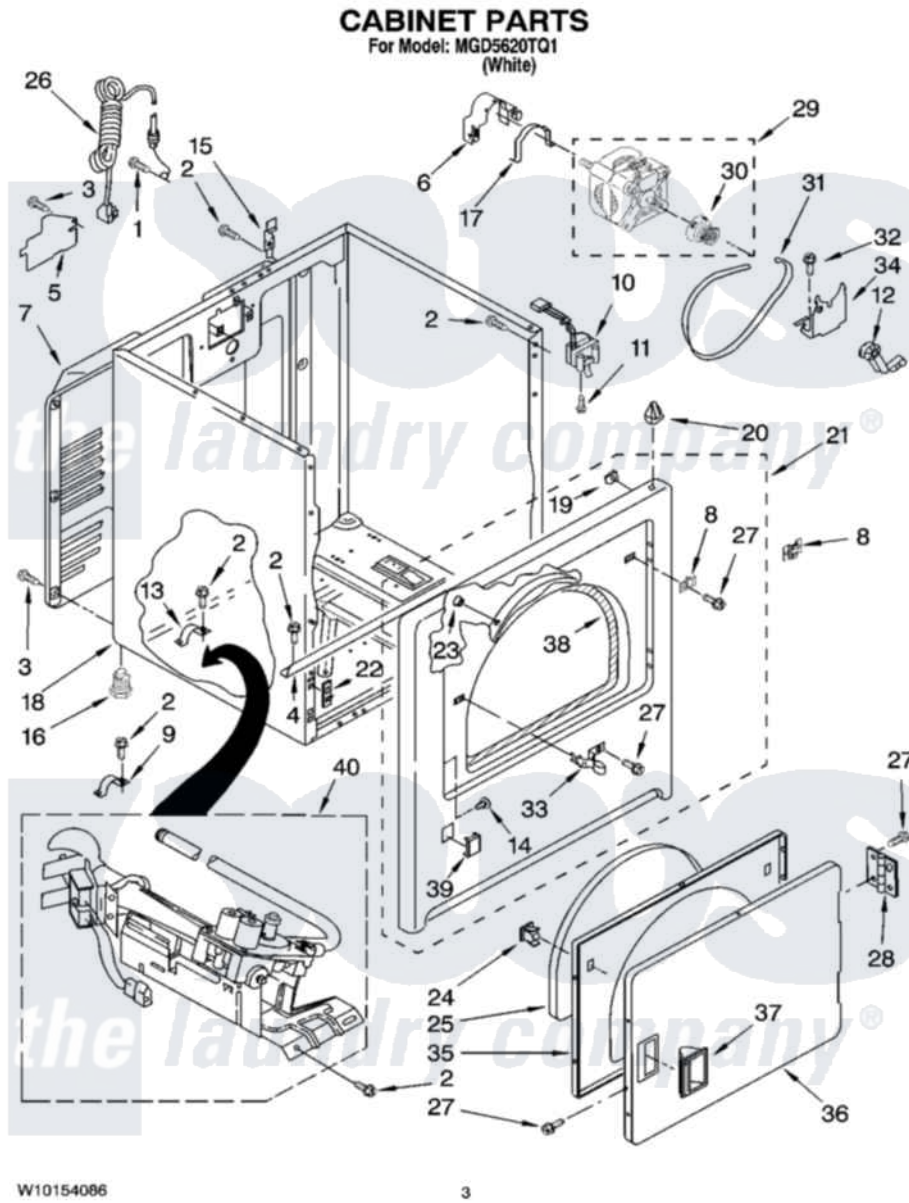

Maytag MGD5620TQ1 02 - CABINET PARTS

Maytag [Residential Maytag MGD5620TQ1 Dryer Parts](#) Parts Diagram 02 - CABINET PARTS
Click on the part number to view part

Item	Original Part Number	Replaced By	Status	Part Description
1	697776	4331106		Screw, No.10-32 X 7/16
2	343641	681414		Screw, 10AB X 1/2
3	693995			Screw, Hex Head
4	8541400			Bracket, Cabinet
5	3396795			Cover, Terminal Block
6	3404162			Clamp, Motor
7	3396805	280043		Panel-Rear
8	3403630			Plug, Strike Hole
9	3980175			Clamp, Elbow
10	3406107			Door Switch Assembly
11	697773	3395530		Screw
12	691366			Idler And Pulley Assembly
13	341029			Clamp, Pipe Door Spring
14	3404413			Plug, Hinge Hole
15	8066217			Hinge, Top
16	3392100	49621		Feet-Leveling

"	279810		Foot-Optional
17	660658		Clamp, Motor Mounting 343481 685441
18	8530603	8533643	Cabinet
19	98234		Clip, U-Bend
20	690363	18776	Lock, Front Top
21	3403447	279854	Panel
22	3394083		Clip, Front Panel
23	685203	279220	Clip
24	3389441		Door Catch Assembly
25	3405246		Seal, Door Push-To-Start
26	344020	3401402	Cord, Power
27	342055	488627	Screw
28	3405514	W10362431	Hinge And Pin Assembly
29	8066206	279827	Motor-Drive
30	8066184		Pulley, Motor
31	8066065	341241	Belt
32	3400500		Bolt, 3405245 5/16-18 X 3/4
33	3403431		Strike, Panel
34	348780		Base, Motor
35	3402341		Door, Inner
36	3402335		Door, Front
37	8565970		Handle, Door
38	3406129		Seal And Bearing Assembly
39	3394975		Plug, Front Panel
40			Not Available