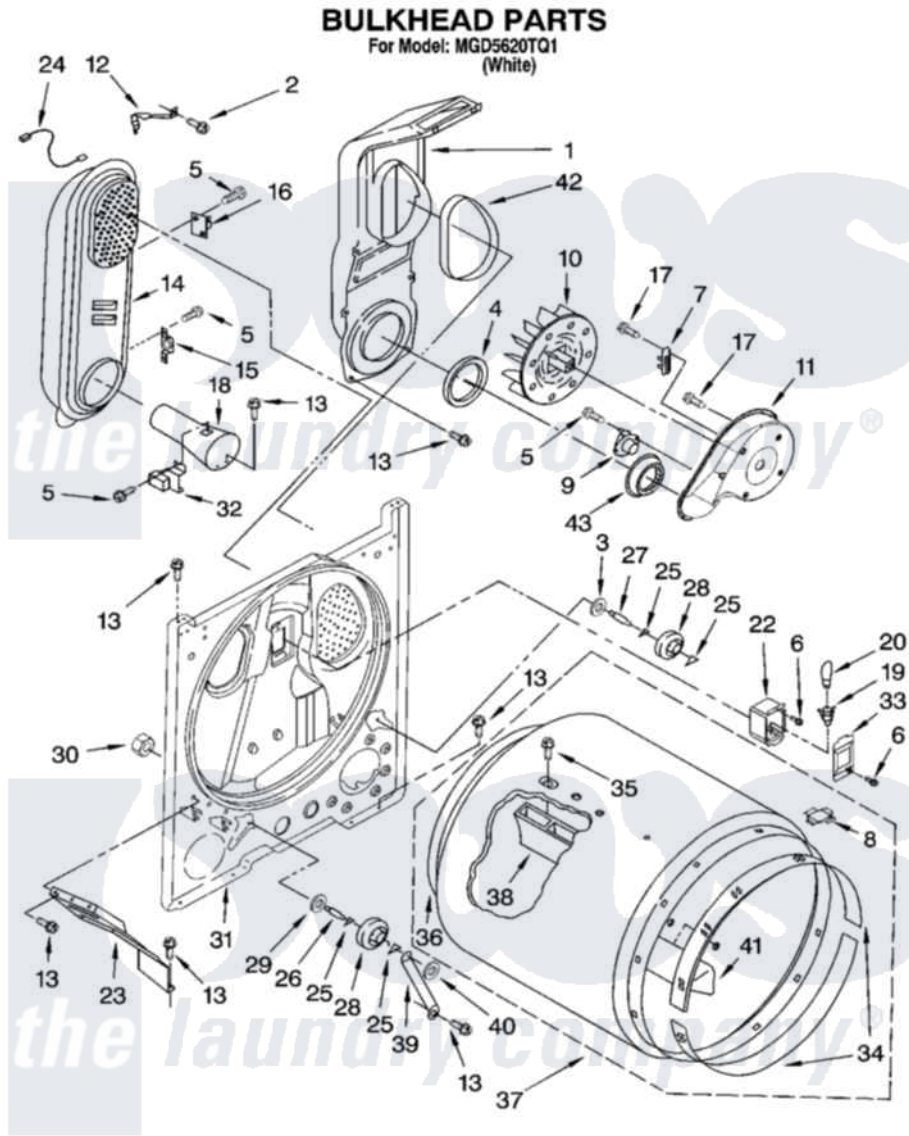

# Maytag MGD5620TQ1 03 - BULKHEAD PARTS

W10154086

5

Maytag [Residential Maytag MGD5620TQ1 Dryer Parts](#) Parts Diagram 03 - BULKHEAD PARTS  
Click on the part number to view part

Item	Original Part Number	Replaced By	Status	Part Description
1	<a href="#">348368</a>			Lint Chute Assembly
2	<a href="#">489463</a>			Screw, 8-18 X 1/16
3	<a href="#">3388703</a>			Washer, Support
4	<a href="#">347139</a>			Seal, Lint Chute
5	<a href="#">90767</a>			Screw, 8A X 3/8 HeX Washer Head Tapping
6	487909	<a href="#">488729</a>		Screw
7	<a href="#">3392519</a>			Thermal Limiter
8	<a href="#">8066086</a>			Plug, Drum Hole
9	<a href="#">3387134</a>			Thermostat, Internal-Bias
10	<a href="#">694089</a>			Wheel, Blower
11	<a href="#">8577230</a>			Housing, Blower
12	3398161			CLIP
13	343641	<a href="#">681414</a>		Screw, 10AB X 1/2
14	8530285	<a href="#">279980</a>		Box
15	<a href="#">3403140</a>			Thermostat, High-Limit 205F
16	<a href="#">280010</a>			Kit, Thermal Cut-Off