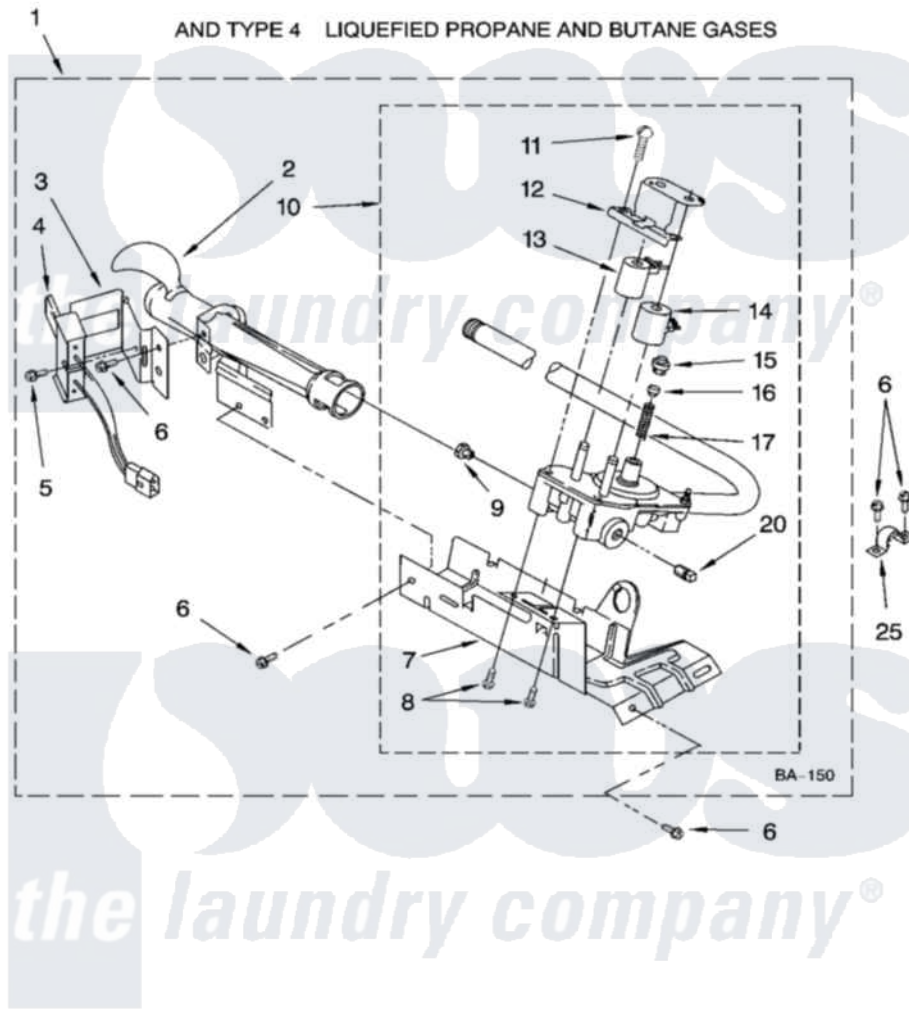

Maytag MGD5620TQ1 04 - 8318272 BURNER ASSEMBLY, OPTIONAL PARTS (NOT INCLUDED)

8318272 BURNER ASSEMBLY

For Model: MGD5620TQ1
(White)

W10154086

7

Maytag [Residential Maytag MGD5620TQ1 Dryer Parts](#) Parts Diagram 04 - 8318272 BURNER ASSEMBLY, OPTIONAL PARTS (NOT INCLUDED)

[Click on the part number to view part](#)

Item	Original Part Number	Replaced By	Status	Part Description
1	8318272	W10465748		Burner-Gas
2	688617	693140		Burner
3	694298			Bracket, Ignitor
4	686590	279311		Ignitor
5	3393909			Screw, 8-32 X 7/8
6	343641	681414		Screw, 10AB X 1/2
7	693986			Base, Burner
8	3387057			Screw, 10-16 X 1/2 Orifice, Burner
9	234826			Orifice, Burner Type 1
"	229742			Orifice, Burner
"	234868			Orifice, Burner
10	8318277	W10337269		Valve-Gas
11	694421			Screw, Bracket Mounting
12	694538			Bracket, Shunt