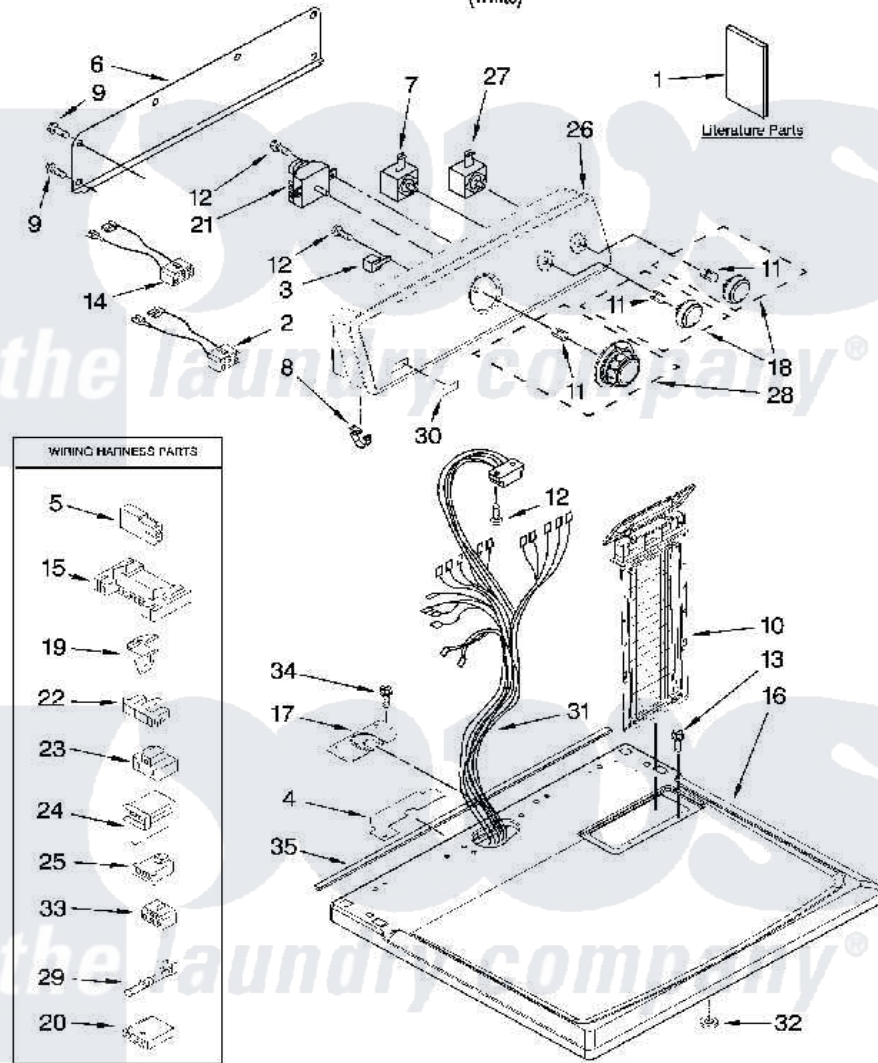

## TOP AND CONSOLE PARTS

29" GAS DRYER

For Model: MGD5621TQ0  
(White)

FOR ORDERING INFORMATION REFER TO PARTS PRICE LIST

01-08 Litho in U.S.A. (LAN)

1

Part No. W10118046 Rev. B

Maytag [Residential Maytag MGD5621TQ0 Dryer Parts](#) Parts Diagram 01 - TOP AND CONSOLE PARTS

12	8533971	<a href="#">90767</a>	Screw, 0A X 3/8 HEX WASHER Head Tapping
13	688983	<a href="#">487240</a>	Screw, For Mtg. Service Capacitor
14	<a href="#">W10113107</a>		Wire, Jumper
15	<a href="#">3395683</a>		Receptacle, Multi-Terminal
16	W10112597	<a href="#">W10112599</a>	Top
17	<a href="#">8565981</a>		Bracket, Harness
18	<a href="#">W10110029</a>		Knob, Control
19	<a href="#">3394427</a>		Clip-Harness
20	<a href="#">3936144</a>		Do-It-Yourself Repair Manuals
21	<a href="#">8299765</a>		Timer Assembly
22	<a href="#">3397269</a>		Connector, Timer
23	<a href="#">3401144</a>		Connector
24	<a href="#">3403499</a>		Connector, 2-Postion
25	<a href="#">3403498</a>		Connector, 3-Position
26	<a href="#">W10086706</a>		Console And Control Panel Assembly
27	<a href="#">W10117655</a>		Switch, Push-To-Start
28	<a href="#">W10110030</a>		Timer Knob Assembly
29	<a href="#">94614</a>		Terminal
30	W10112569	<a href="#">W10203949</a>	Medallion
31	<a href="#">W10110866</a>		Harness, Wiring
32	237446	<a href="#">487596</a>	Washer
33	<a href="#">3347243</a>		Block, Disconnect
34	337686	Not Available	SCREW, 8-18 X .500
35	<a href="#">W10112267</a>		Foam-Seal Control Bracket