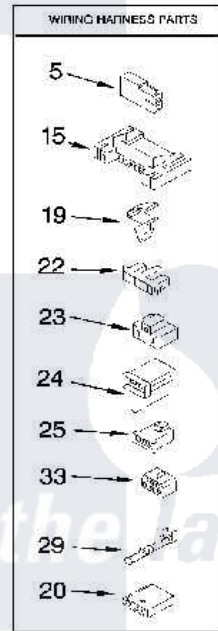

Maytag MGD5621TQ0 01 - TOP AND CONSOLE PARTS

TOP AND CONSOLE PARTS

29" GAS DRYER

For Model: MGD5621TQ0
(White)

FOR ORDERING INFORMATION REFER TO PARTS PRICE LIST

01-08 Litho in U.S.A. (LAN)

1

Part No. W10118046 Rev. B

Maytag [Residential Maytag MGD5621TQ0 Dryer Parts](#) Parts Diagram 01 - TOP AND CONSOLE PARTS

[Click on the part number to view part](#)

Item	Original Part Number	Replaced By	Status	Part Description
1	W10151609		Not Available	Use & Care Guide (English)
"	W10151610		Not Available	Use & Care Guide (Spanish)
"	8576817		Not Available	Wiring Diagram
"	W10150652		Not Available	Sheet, Cycle Feature (English)
"	W10150653		Not Available	Sheet, Cycle Feature (Spanish)
2	W10113080			Wire, Jumper
3	694419			Mini-Buzzer
4	W10118608			Foam-Seal Console Bracket
5	717252			Receptacle, Terminal
6	W10112576			Panel, Rear Console
7	3399640			Switch, Rotary
8	8312709			Clip-Console
9	693995			Screw, Hex Head
10	8565972			Screen, Lint
11	8536939			Clip, Knob