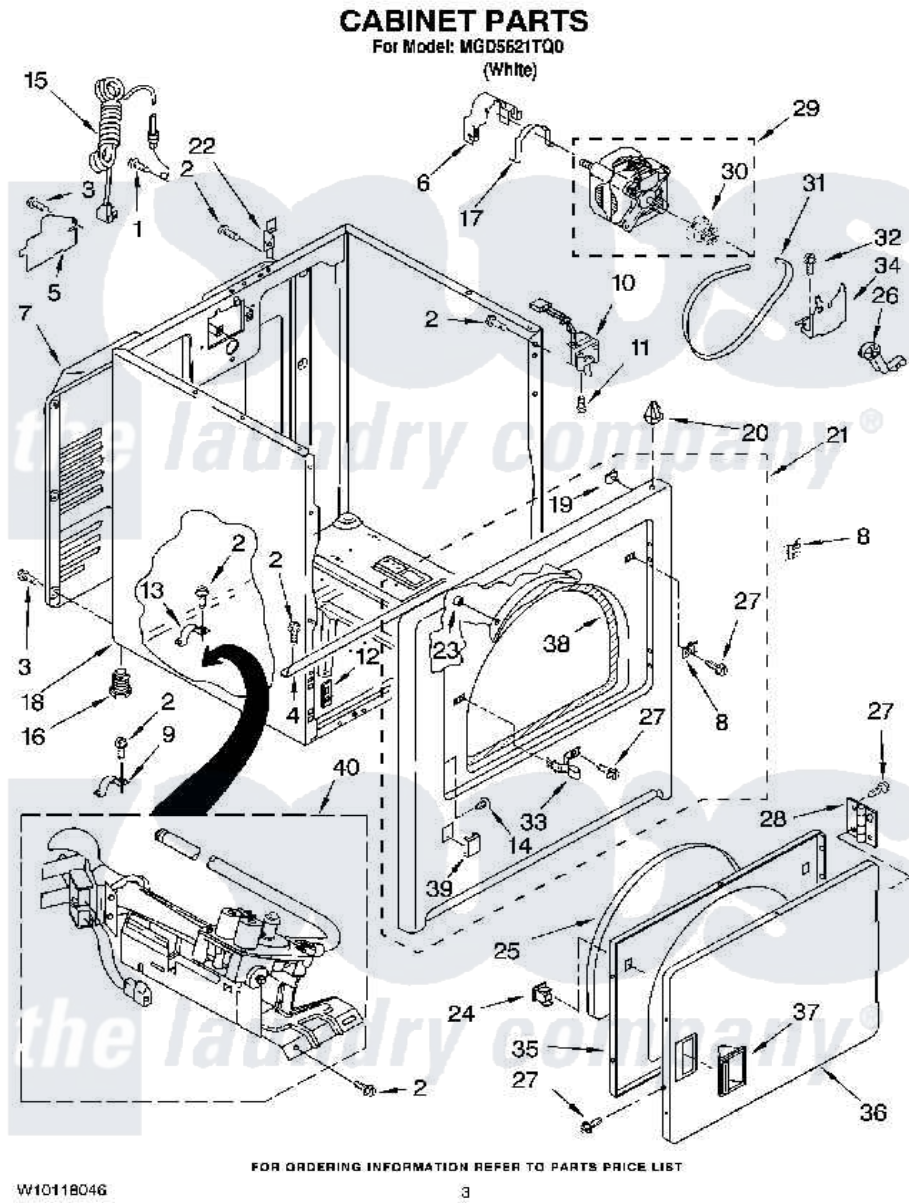

Maytag MGD5621TQ0 02 - CABINET PARTS

Maytag [Residential Maytag MGD5621TQ0 Dryer Parts](#) Parts Diagram 02 - CABINET PARTS
Click on the part number to view part

Item	Original Part Number	Replaced By	Status	Part Description
1	697776	4331106		Screw, No.10-32 X 7/16
2	343641	681414		Screw, 10AB X 1/2
3	693995			Screw, Hex Head
4	8541400			Bracket, Cabinet
5	3396795			Cover, Terminal Block
6	3404162			Clamp, Motor
7	3396805	280043		Panel-Rear
8	3403630			Plug, Strike Hole
9	3980175			Clamp, Elbow
10	3406107			Door Switch Assembly
11	697773	3395530		Screw
12	3394083			Clip, Front Panel
13	341029			Clamp, Pipe Door Spring
14	3404413			Plug, Hinge Hole
15	344020	3401402		Cord, Power
16	3392100	49621		Feet-Leveling

"	279810		Foot-Optional
17	660658		Clamp, Motor Mounting 343481 685441
18	8530603	8533643	Cabinet
19	98234		Clip, U-Bend
20	690363	18776	Lock, Front Top
21	3403447	279854	Panel
22	8066217		Hinge, Top
23	685203	279220	Clip
24	3389441		Door Catch Assembly
25	3405246		Seal, Door Push-To-Start
26	691366		Idler And Pulley Assembly
27	342055	488627	Screw
28	3405514	W10362431	Hinge And Pin Assembly
29	8066206	279827	Motor-Drive
30	8066184		Pulley, Motor
31	W10131364	341241	Belt
32	3400500		Bolt, 3405245 5/16-18 X 3/4
33	3403431		Strike, Panel
34	348780		Base, Motor
35	3402341		Door, Inner
36	3402335		Door, Front
37	8565970		Handle, Door
38	3406129		Seal And Bearing Assembly
39	3394975		Plug, Front Panel
40	8318272	W10465748	Burner-Gas