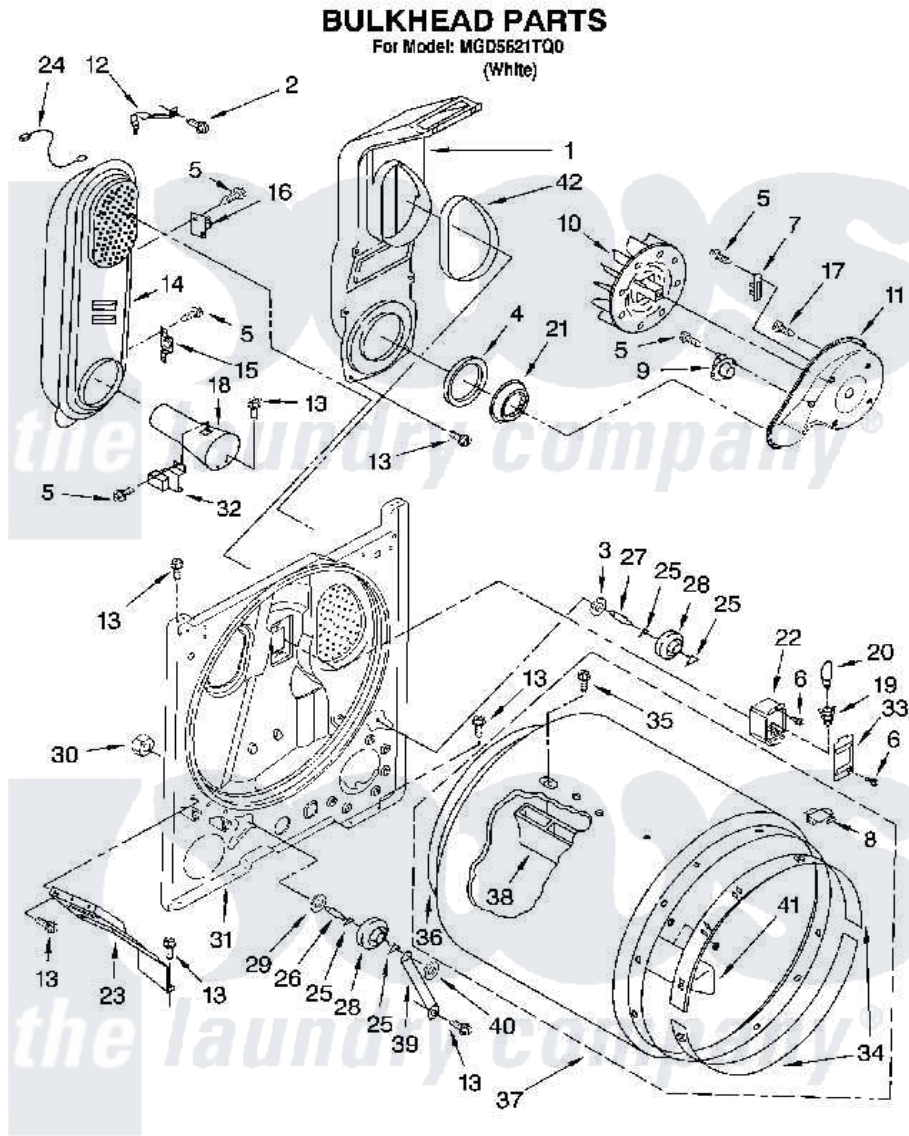

# Maytag MGD5621TQ0 03 - BULKHEAD PARTS

FOR ORDERING INFORMATION REFER TO PARTS PRICE LIST

W1011804G

5

Maytag [Residential Maytag MGD5621TQ0 Dryer Parts](#) Parts Diagram 03 - BULKHEAD PARTS  
Click on the part number to view part

Item	Original Part Number	Replaced By	Status	Part Description
1	<a href="#">348368</a>			Lint Chute Assembly
2	<a href="#">489463</a>			Screw, 8-18 X 1/16
3	<a href="#">3388703</a>			Washer, Support
4	<a href="#">347139</a>			Seal, Lint Chute
5	<a href="#">90767</a>			Screw, 8A X 3/8 HeX Washer Head Tapping
6	487909	<a href="#">488729</a>		Screw
7	<a href="#">3392519</a>			Thermal Limiter
8	<a href="#">8066086</a>			Plug, Drum Hole
9	<a href="#">3387134</a>			Thermostat, Internal-Bias
10	<a href="#">694089</a>			Wheel, Blower
11	<a href="#">8577230</a>			Housing, Blower
12	3398161			CLIP
13	343641	<a href="#">681414</a>		Screw, 10AB X 1/2
14	8530285	<a href="#">279980</a>		Box
15	<a href="#">3403140</a>			Thermostat, High-Limit 205F
16	<a href="#">280010</a>			Kit, Thermal Cut-Off