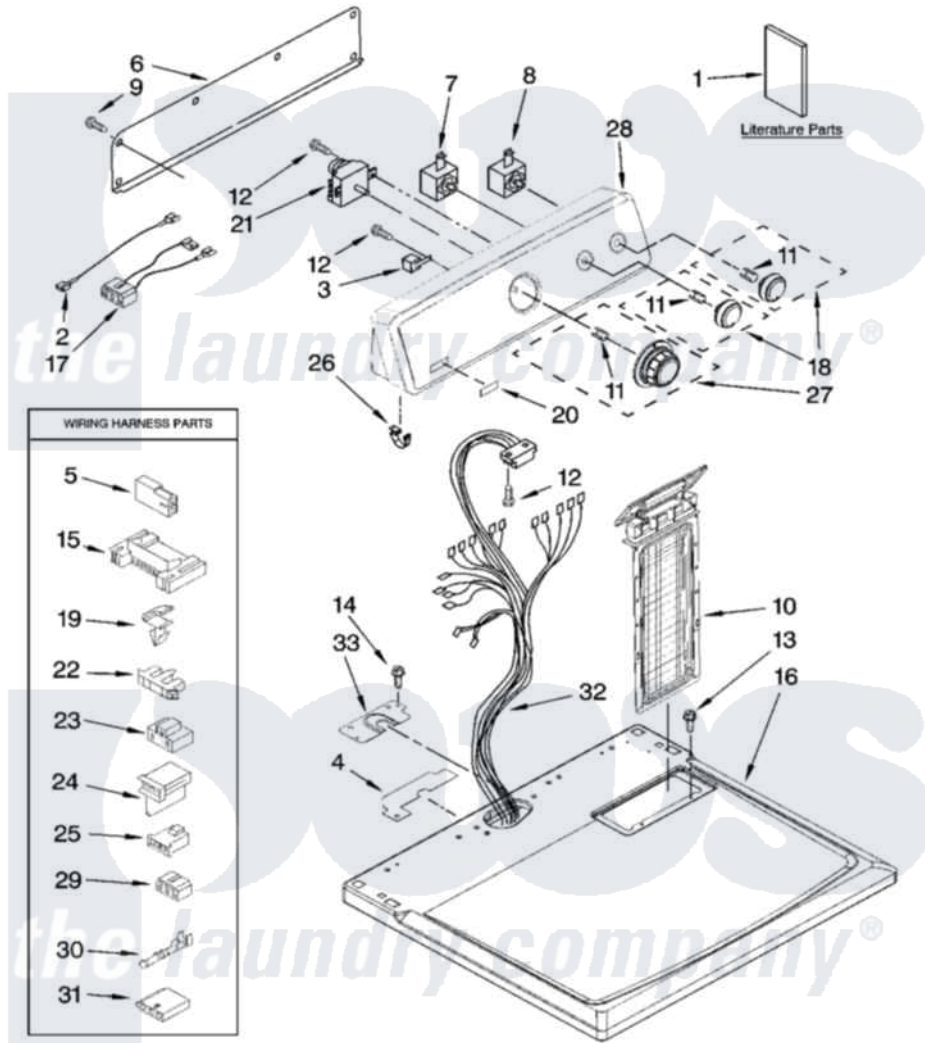

Maytag MGD5630TQ1 01 - TOP AND CONSOLE PARTS

TOP AND CONSOLE PARTS

For Models: MGD5630TQ1
(Designer White)

29" GAS DRYER

7-07 Litho in U.S.A.(LT)

1

Part No. W10153981 Rev. A

Maytag [Residential Maytag MGD5630TQ1 Dryer Parts](#) Parts Diagram 01 - TOP AND CONSOLE PARTS

[Click on the part number to view part](#)

Item	Original Part Number	Replaced By	Status	Part Description
1	W10088775		Not Available	Use & Care Guide
"	8576817		Not Available	Wiring Diagram
"	W10089170		Not Available	Sheet, Cycle Feature
2	W10113080			Wire, Jumper
3	694419			Mini-Buzzer
4	W10112603			Seal, Harness
5	717252			Receptacle, Terminal
6	W10112577			Panel, Rear Console
7	3399640			Switch, Rotary
8	W10117655			Switch, Push-To-Start
9	693995			Screw, Hex Head
10	8565972			Screen, Lint
11	8536939			Clip, Knob
12	8533971	90767		Screw, 8A X 3/8 HeX Washer Head Tapping
13	688983	487240		Screw, For Mtg. Service Capacitor

14	337686	Not Available	SCREW, 8-18 X .500
15	3395683		Receptacle, Multi-Terminal
16	W10112597	W10112599	Top
17	W10113107		Wire, Jumper
18	W10110029		Knob, Control
19	3394427		Clip-Harness
20	W10112569	W10203949	Medallion
21	8299765		Timer Assembly
22	3397269		Connector, Timer
23	3401144		Connector
24	3403499		Connector, 2-Postion
25	3403498		Connector, 3-Position
26	8312709		Clip-Console
27	W10110030		Timer Knob Assembly
28	W10086732	W10142668	Console
29	3347243		Block, Disconnect
30	94614		Terminal
31	3936144		Do-It-Yourself Repair Manuals
32	W10110992		Harness, Wiring
33	W10112578		Harness, Bracket