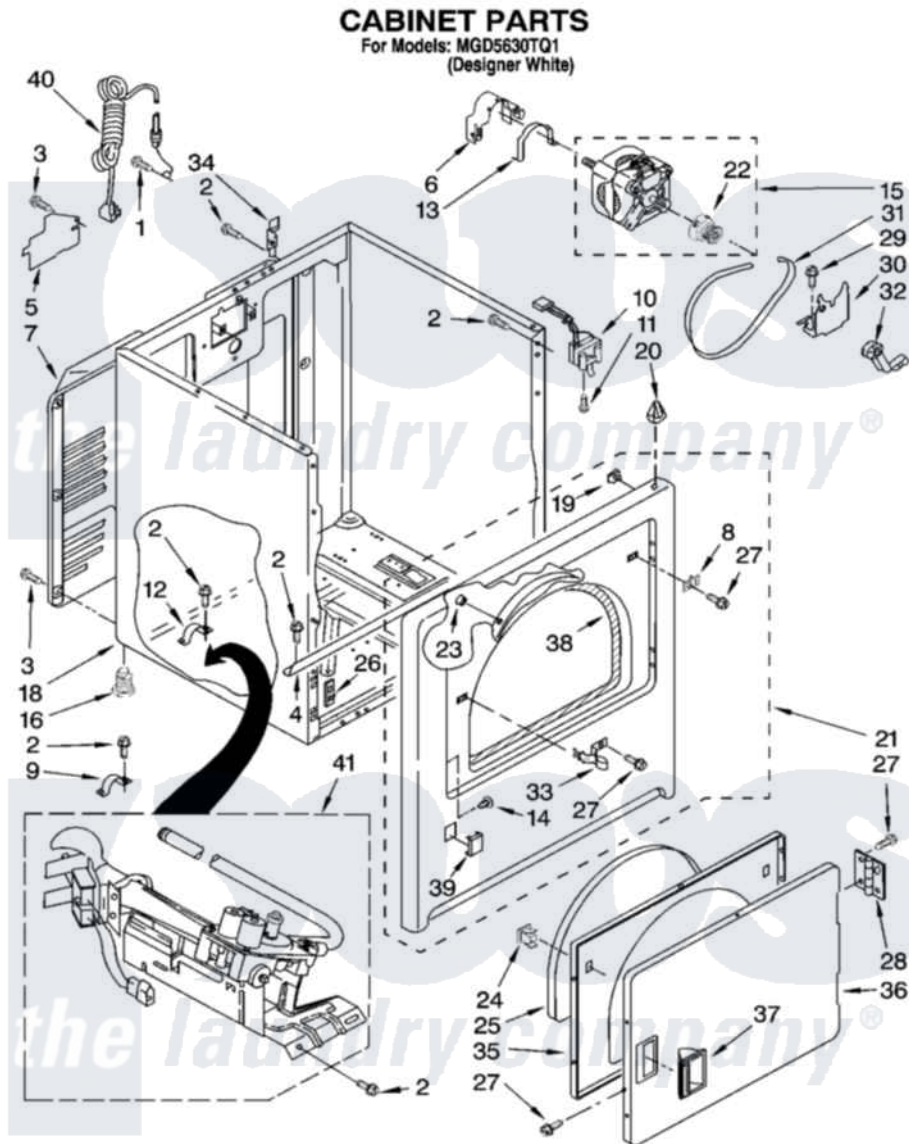

Maytag MGD5630TQ1 02 - CABINET PARTS

W10153981

3

Maytag [Residential Maytag MGD5630TQ1 Dryer Parts](#) Parts Diagram 02 - CABINET PARTS
Click on the part number to view part

Item	Original Part Number	Replaced By	Status	Part Description
1	697776	4331106		Screw, No.10-32 X 7/16
2	343641	681414		Screw, 10AB X 1/2
3	693995			Screw, Hex Head
4	8541400			Bracket, Cabinet
5	3396795			Cover, Terminal Block
6	3404162			Clamp, Motor
7	3396805	280043		Panel-Rear
8	3403630			Plug, Strike Hole
9	3980175			Clamp, Elbow
10	3406107			Door Switch Assembly
11	697773	3395530		Screw
12	341029			Clamp, Pipe Door Spring
13	660658			Clamp, Motor Mounting 343481 685441
14	3404413			Plug, Hinge Hole
15	8066206	279827		Motor-Drive
16	3392100	49621		Feet-Leveling

"	279810		Foot-Optional
18	8530603	8533643	Cabinet
19	98234		Clip, U-Bend
20	690363	18776	Lock, Front Top
21	3403447	279854	Panel
22	8066184		Pulley, Motor
23	685203	279220	Clip
24	3389441		Door Catch Assembly
25	3405246		Seal, Door Push-To-Start
26	3394083		Clip, Front Panel
27	342055	488627	Screw
28	3405514	W10362431	Hinge And Pin Assembly
29	3400500		Bolt, 3405245 5/16-18 X 3/4
30	348780		Base, Motor
31	W10131364	341241	Belt
32	691366		Idler And Pulley Assembly
33	3403431		Strike, Panel
34	8066217		Hinge, Top
35	3402341		Door, Inner
36	3402335		Door, Front
37	8565970		Handle, Door
38	3406129		Seal And Bearing Assembly
39	3394975		Plug, Front Panel
40	344020	3401402	Cord, Power
41	8318272	W10465748	Burner-Gas