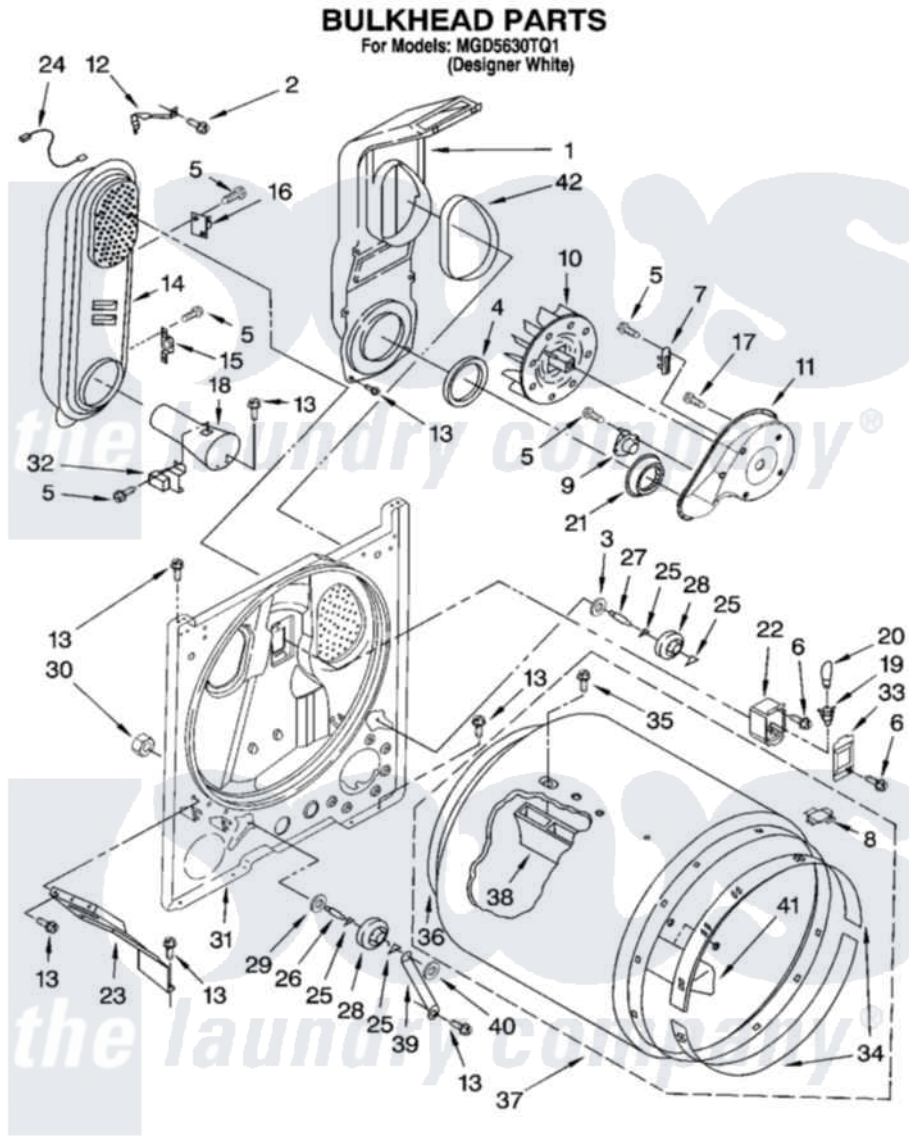

Maytag MGD5630TQ1 03 - BULKHEAD PARTS

W10153981

5

Maytag [Residential Maytag MGD5630TQ1 Dryer Parts](#) Parts Diagram 03 - BULKHEAD PARTS
Click on the part number to view part

Item	Original Part Number	Replaced By	Status	Part Description
1	348368			Lint Chute Assembly
2	489463			Screw, 8-18 X 1/16
3	3388703			Washer, Support
4	347139			Seal, Lint Chute
5	90767			Screw, 8A X 3/8 HeX Washer Head Tapping
6	487909	488729		Screw
7	3392519			Thermal Limiter
8	8066086			Plug, Drum Hole
9	3387134			Thermostat, Internal-Bias
10	694089			Wheel, Blower
11	8577230			Housing, Blower
12	3398161			CLIP
13	343641	681414		Screw, 10AB X 1/2
14	8530285	279980		Box
15	3403140			Thermostat, High-Limit 205F
16	280010			Kit, Thermal Cut-Off

17	3390647	488729	Screw
18	8066049		Funnel, Burner Light
19	3403634	W10136369	Socket, Drum Light Assembly
20	3406124	22002263	Lamp
21	696302		Shield, Exhaust
22	3977373		Bracket, Drum Light
23	3406022		Bracket, Bulkhead
24	3401707		Jumper, Tco-High Limit
25	690997		Washer, Thrust
26	3399506	W10359270	Shaft, Drum Roller Threads
27	3399507	W10359269	Shaft, Drum Roller Threads
28	3397590	349241T	Support
29	348197		Washer, Support
30	3359452		Nut, Lock
31	3403413		Bulkhead
32	338906		Radiant, Sensor
33	3402841	8532165	Lens, Drum Light
34	692526	279441	BeaRng-Rng
35	W10109200		Screw, Baffle Mounting
36	3406130	279857	Seal
37	695587		Drum Assembly
38	692490		Baffle, Drum
39	3976434		Bracket, Support Shaft
40	90296		Nut, Push On
41	3403636		Baffle, Drum
42	339956		Seal, Air Duct To Bulkhead