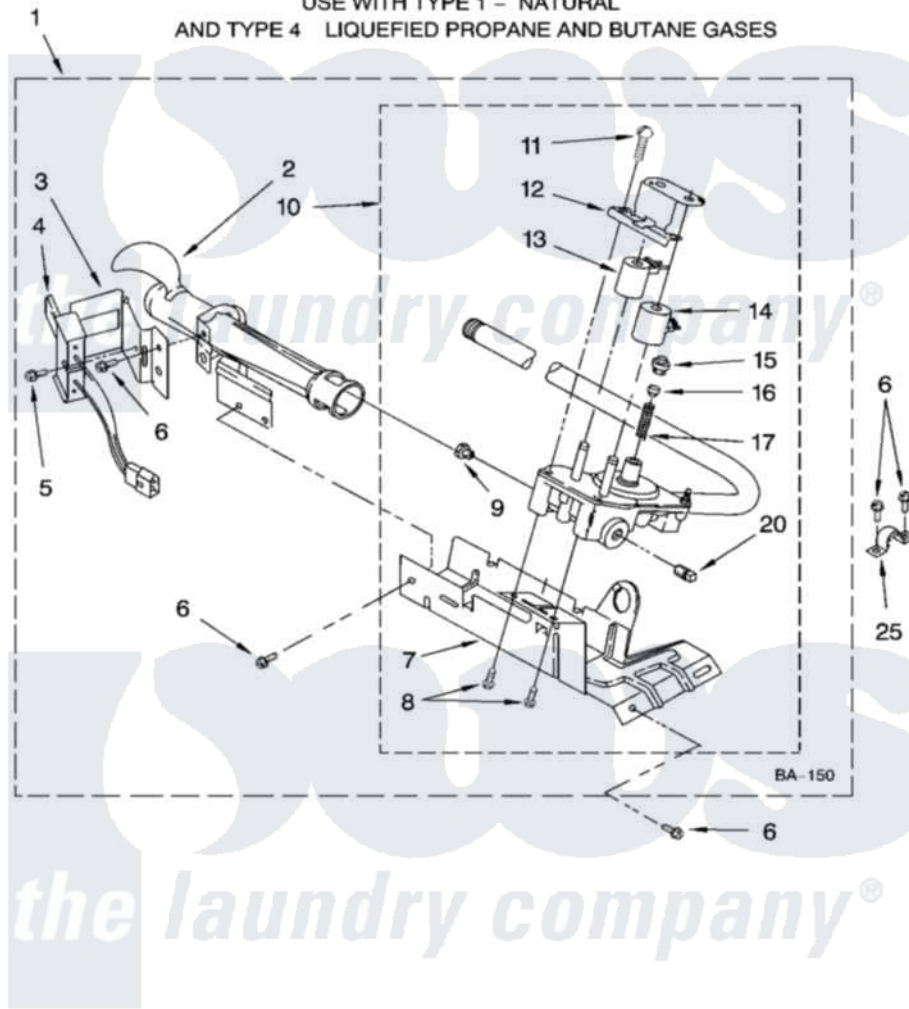

Maytag MGD5630TQ1 04 - 8318272 BURNER ASSEMBLY, OPTIONAL PARTS (NOT INCLUDED)

8318272 BURNER ASSEMBLY

For Models: MGD5630TQ1
(Designer White)

USE WITH TYPE 1 - NATURAL
AND TYPE 4 LIQUEFIED PROPANE AND BUTANE GASES

W10153981

7

Maytag Residential Maytag MGD5630TQ1 Dryer Parts Parts Diagram 04 - 8318272 BURNER ASSEMBLY, OPTIONAL PARTS (NOT INCLUDED)

Click on the part number to view part

Item	Original Part Number	Replaced By	Status	Part Description
1	8318272	W10465748		Burner-Gas
2	688617	693140		Burner
3	694298			Bracket, Ignitor
4	686590	279311		Ignitor
5	3393909			Screw, 8-32 X 7/8
6	343641	681414		Screw, 10AB X 1/2
7	693986			Base, Burner
8	3387057			Screw, 10-16 X 1/2 Orifice, Burner
9	234826			Orifice, Burner Type 1
"	229742			Orifice, Burner
"	234868			Orifice, Burner
10	8318277	W10337269		Valve-Gas
11	694421			Screw, Bracket Mounting
12	694538			Bracket, Shunt