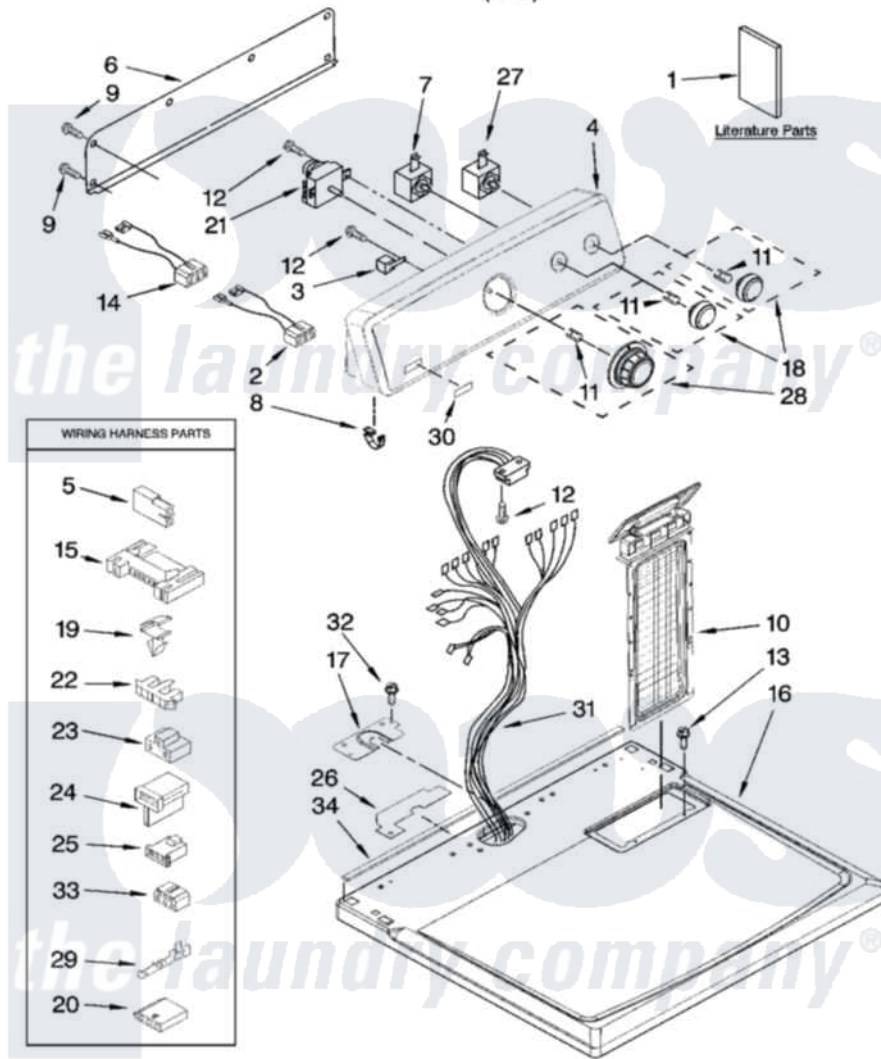

Maytag MGD5640TQ0 01 - TOP AND CONSOLE PARTS

TOP AND CONSOLE PARTS

For Model: MGD5640TQ0
(White)

29" GAS DRYER

8-07 Litho in U.S.A. (drd)

1

Part No. W10118048 Rev. B

Maytag Residential Maytag MGD5640TQ0 Dryer Parts Parts Diagram 01 - TOP AND CONSOLE PARTS

Click on the part number to view part

Item	Original Part Number	Replaced By	Status	Part Description
1	W10088775		Not Available	Use & Care Guide
"	8578217		Not Available	Wiring Diagram
"	W10089170		Not Available	Sheet, Cycle Feature
2	W10113080			Wire, Jumper
3	694419			Mini-Buzzer
4	W10086708	W10142684		Console
5	717252			Receptacle, Terminal
6	W10112576			Panel, Rear Console
7	3399640			Switch, Rotary
8	8312709			Clip-Console
9	693995			Screw, Hex Head
10	8565972			Screen, Lint
11	8536939			Clip, Knob
12	8533971	90767		Screw, 8A X 3/8 HeX Washer Head Tapping
13	688983	487240		Screw, For Mtg. Service Capacitor

14	W10113107		Wire, Jumper
15	3395683		Receptacle, Multi-Terminal
16	W10112597	W10112599	Top
17	8565981		Bracket, Harness
18	W10110029		Knob, Control
19	3394427		Clip-Harness
20	3936144		Do-It-Yourself Repair Manuals
21	8578909		Timer Assembly
22	3397269		Connector, Timer
23	3401144		Connector
24	3403499		Connector, 2-Position
25	3403498		Connector, 3-Position
26	W10118608		Foam-Seal Console Bracket
27	W10117655		Switch, Push-To-Start
28	W10110030		Timer Knob Assembly
29	94614		Terminal
30	W10112569	W10203949	Medallion
31	W10110866		Harness, Wiring
32	337686	Not Available	SCREW, 8-18 X .500
33	3347243		Block, Disconnect
34	W10112267		Foam-Seal Control Bracket