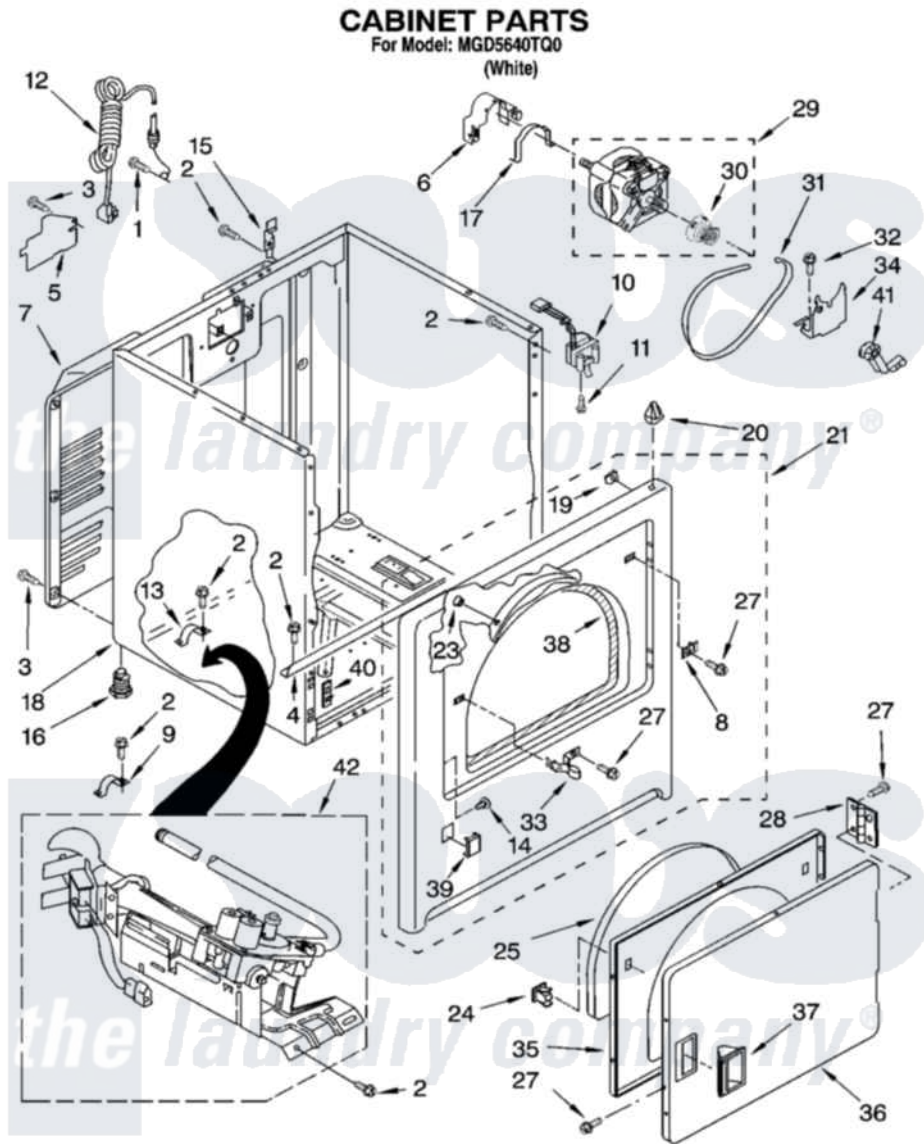

Maytag MGD5640TQ0 02 - CABINET PARTS

W10118048

3

Maytag [Residential Maytag MGD5640TQ0 Dryer Parts](#) Parts Diagram 02 - CABINET PARTS
Click on the part number to view part

Item	Original Part Number	Replaced By	Status	Part Description
1	697776	4331106		Screw, No.10-32 X 7/16
2	343641	681414		Screw, 10AB X 1/2
3	693995			Screw, Hex Head
4	8541400			Bracket, Cabinet
5	3396795			Cover, Terminal Block
6	3404162			Clamp, Motor
7	3396805	280043		Panel-Rear
8	3403630			Plug, Strike Hole
9	3980175			Clamp, Elbow
10	3406107			Door Switch Assembly
11	697773	3395530		Screw
12	344020	3401402		Cord, Power
13	341029			Clamp, Pipe Door Spring
14	3404413			Plug, Hinge Hole
15	8066217			Hinge, Top
16	3392100	49621		Feet-Leveling

"	279810		Foot-Optional
17	660658		Clamp, Motor Mounting 343481 685441
18	8530603	8533643	Cabinet
19	98234		Clip, U-Bend
20	690363	18776	Lock, Front Top
21	3403447	279854	Panel
23	685203	279220	Clip
24	3406839		Dry Rack Assembly
25	3405246		Seal, Door Push-To-Start
27	342055	488627	Screw
28	3405514	W10362431	Hinge And Pin Assembly
29	8066206	279827	Motor-Drive
30	8066184		Pulley, Motor
31	W10131364	341241	Belt
32	3400500		Bolt, 3405245 5/16-18 X 3/4
33	3403431		Strike, Panel
34	348780		Base, Motor
35	3402341		Door, Inner
36	3402335		Door, Front
37	8565970		Handle, Door
38	3406129		Seal And Bearing Assembly
39	3394975		Plug, Front Panel
40	3394083		Clip, Front Panel
41	691366		Idler And Pulley Assembly
42	8318272	W10465748	Burner-Gas