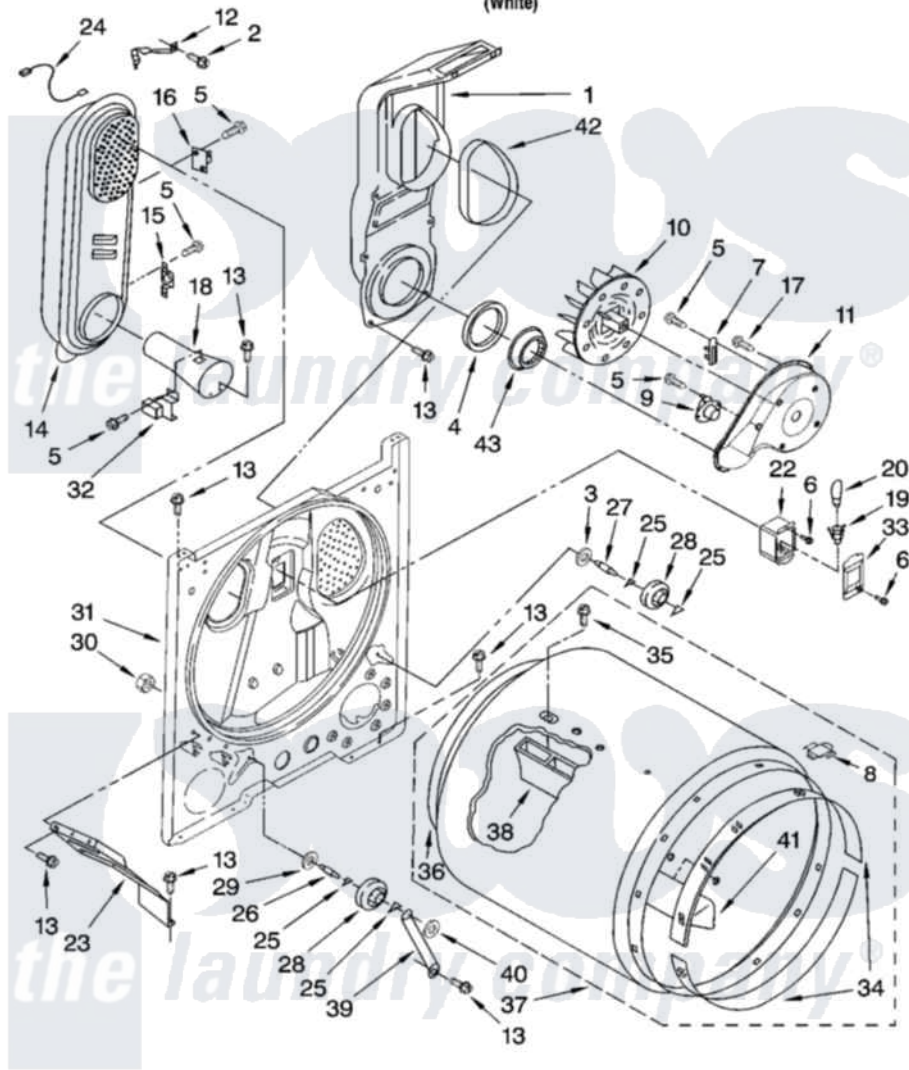

Maytag MGD5640TQ0 03 - BULKHEAD PARTS

BULKHEAD PARTS

For Model: MGD5640TQ0
(White)

W10118048

5

Maytag [Residential Maytag MGD5640TQ0 Dryer Parts](#) Parts Diagram 03 - BULKHEAD PARTS

[Click on the part number to view part](#)

Item	Original Part Number	Replaced By	Status	Part Description
1	348368			Lint Chute Assembly
2	489463			Screw, 8-18 X 1/16
3	3388703			Washer, Support
4	347139			Seal, Lint Chute
5	90767			Screw, 8A X 3/8 HeX Washer Head Tapping
6	487909	488729		Screw
7	3392519			Thermal Limiter
8	8066086			Plug, Drum Hole
9	3387134			Thermostat, Internal-Bias
10	694089			Wheel, Blower
11	8577230			Housing, Blower
12	3398161			CLIP
13	343641	681414		Screw, 10AB X 1/2
14	8530285	279980		Box
15	3403140			Thermostat, High-Limit 205F
16	3977394	279769		Cutoff-Tml

17	3390647	488729	Screw
18	8066049		Funnel, Burner Light
19	W10136369		Socket, Drum Light Assembly
20	3406124	22002263	Lamp
22	3977373		Bracket, Drum Light
23	3406022		Bracket, Bulkhead
24	3401707		Jumper, Tco-High Limit
25	690997		Washer, Thrust
26	3399506	W10359270	Shaft, Drum Roller Threads
27	3399507	W10359269	Shaft, Drum Roller Threads
28	3397590	349241T	Support
29	348197		Washer, Support
30	3359452		Nut, Lock
31	3403413		Bulkhead
32	338906		Radiant, Sensor
33	3402841	8532165	Lens, Drum Light
34	692526	279441	BeaRng-Rng
35	W10109200		Screw, Baffle Mounting
36	3406130	279857	Seal
37	695587		Drum Assembly
38	692490		Baffle, Drum
39	3976434		Bracket, Support Shaft
40	90296		Nut, Push On
41	3403636		Baffle, Drum
42	339956		Seal, Air Duct To Bulkhead
43	696302		Shield, Exhaust