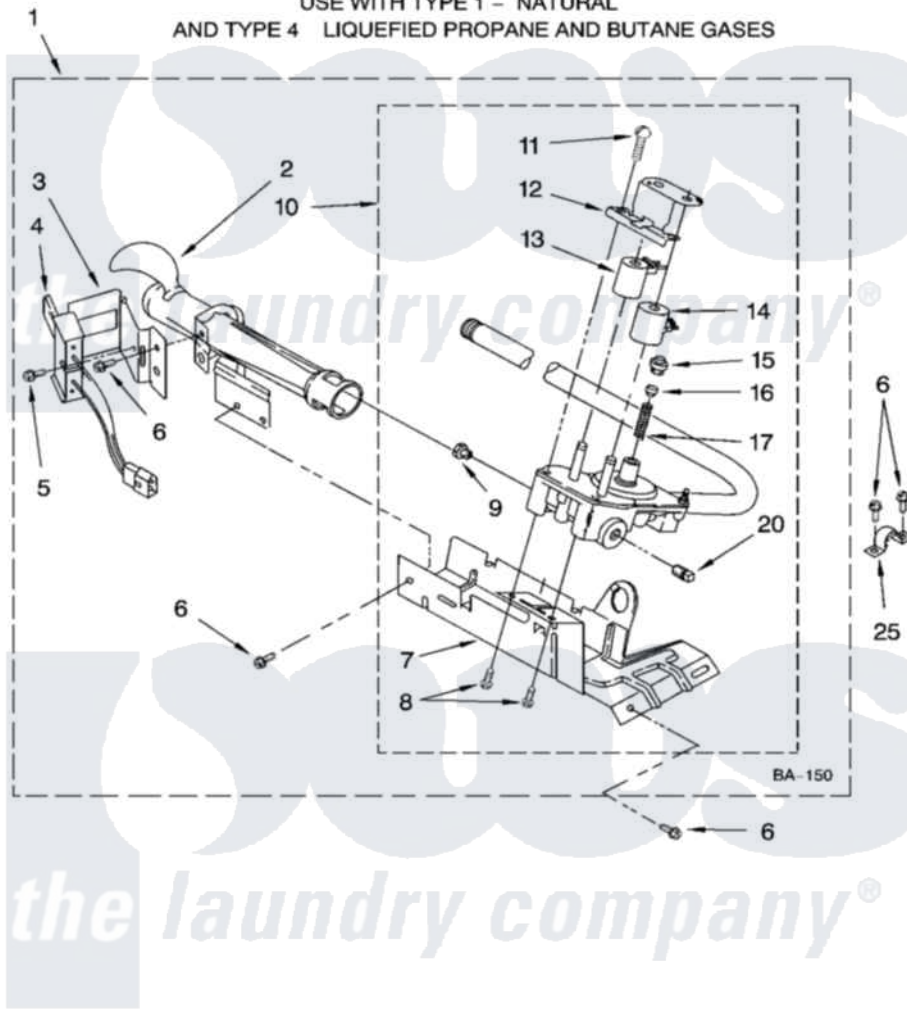

**Maytag MGD5640TQ0 04 - 8318272 BURNER ASSEMBLY, OPTIONAL PARTS (NOT INCLUDED)**

**8318272 BURNER ASSEMBLY**

For Model: MGD5640TQ0

(White)

USE WITH TYPE 1 - NATURAL  
AND TYPE 4 LIQUEFIED PROPANE AND BUTANE GASES

W10118048

7

Maytag [Residential Maytag MGD5640TQ0 Dryer Parts](#) Parts Diagram 04 - 8318272 BURNER ASSEMBLY, OPTIONAL PARTS (NOT INCLUDED)

[Click on the part number to view part](#)

Item	Original Part Number	Replaced By	Status	Part Description
1	8318272	<a href="#">W10465748</a>		Burner-Gas
2	688617	<a href="#">693140</a>		Burner
3	<a href="#">694298</a>			Bracket, Ignitor
4	686590	<a href="#">279311</a>		Ignitor
5	<a href="#">3393909</a>			Screw, 8-32 X 7/8
6	343641	<a href="#">681414</a>		Screw, 10AB X 1/2
7	693986			Base, Burner
8	<a href="#">3387057</a>			Screw, 10-16 X 1/2 Orifice, Burner
9	<a href="#">234826</a>			Orifice, Burner Type 1
"	<a href="#">229742</a>			Orifice, Burner
"	<a href="#">234868</a>			Orifice, Burner
10	8318277	<a href="#">W10337269</a>		Valve-Gas
11	<a href="#">694421</a>			Screw, Bracket Mounting
12	<a href="#">694538</a>			Bracket, Shunt