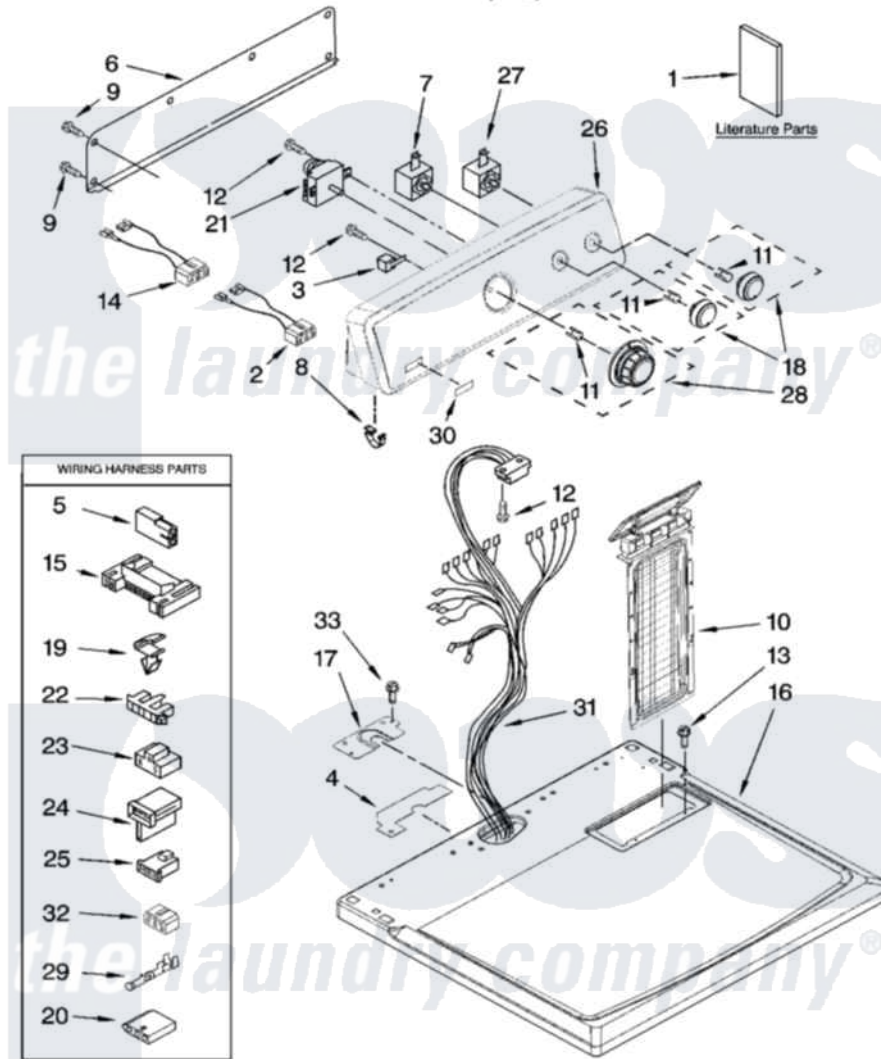

Maytag MGD5640TQ1 01 - TOP AND CONSOLE PARTS

TOP AND CONSOLE PARTS

For Model: MGD5640TQ1
(White)

29" GAS DRYER

8-07 Litho in U.S.A.(LT)

1

Part No. W10155377 Rev. A

Maytag Residential Maytag MGD5640TQ1 Dryer Parts Parts Diagram 01 - TOP AND CONSOLE PARTS

Click on the part number to view part

Item	Original Part Number	Replaced By	Status	Part Description
1	W10088775		Not Available	Use & Care Guide
"	8578217		Not Available	Wiring Diagram
"	W10089170		Not Available	Sheet, Cycle Feature
2	W10113080			Wire, Jumper
3	694419			Mini-Buzzer
4	W10112603			Seal, Harness
5	717252			Receptacle, Terminal
6	W10112577			Panel, Rear Console
7	3399640			Switch, Rotary
8	8312709			Clip-Console
9	693995			Screw, Hex Head
10	8565972			Screen, Lint
11	8536939			Clip, Knob
12	8533971	90767		Screw, 8A X 3/8 HeX Washer Head Tapping
13	688983	487240		Screw, For Mtg. Service Capacitor

14	W10113107		Wire, Jumper
15	3395683		Receptacle, Multi-Terminal
16	W10112597	W10112599	Top
17	W10112578		Harness, Bracket
18	W10110029		Knob, Control
19	3394427		Clip-Harness
20	3936144		Do-It-Yourself Repair Manuals
21	8578909		Timer Assembly
22	3397269		Connector, Timer
23	3401144		Connector
24	3403499		Connector, 2-Position
25	3403498		Connector, 3-Position
26	W10086708	W10142684	Console
27	W10117655		Switch, Push-To-Start
28	W10110030		Timer Knob Assembly
29	94614		Terminal
30	W10112569	W10203949	Medallion
31	W10110992		Harness, Wiring
32	3347243		Block, Disconnect
33	337686		Not Available
			SCREW, 8-18 X .500