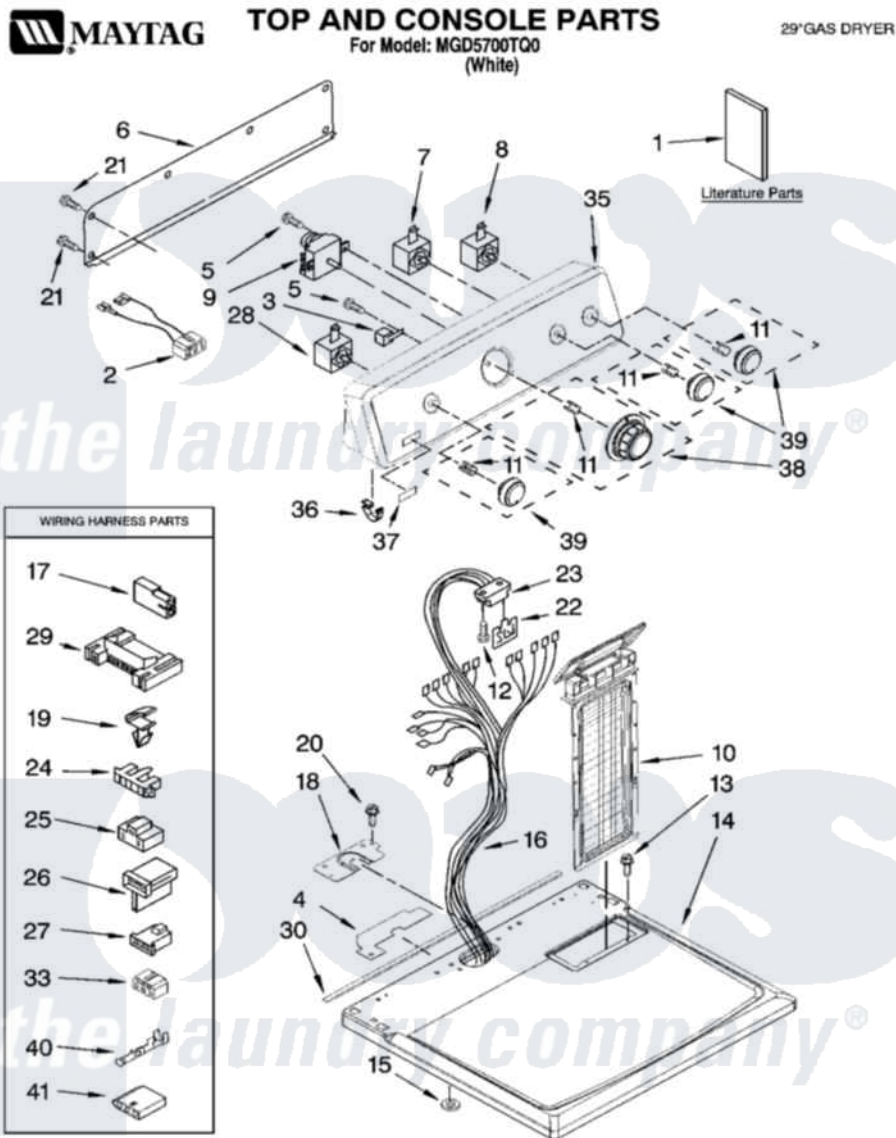

Maytag MGD5700TQ0 01 - TOP AND CONSOLE PARTS

Maytag Residential Maytag MGD5700TQ0 Dryer Parts Parts Diagram 01 - TOP AND CONSOLE PARTS
Click on the part number to view part

Item	Original Part Number	Replaced By	Status	Part Description
1	W10150648		Not Available	Sheet, Cycle Feature
"	W10151609		Not Available	Use & Care Guide (English)
"	W10118081		Not Available	Wiring Diagram
2	W10113080			Wire, Jumper
3	694419			Mini-Buzzer
4	W10118608			Foam-Seal Console Bracket
5	8533971	90767		Screw, 8A X 3/8 HeX Washer Head Tapping
6	W10112576			Panel, Rear Console
7	8530169			Switch, Temperature
8	W10117655			Switch, Push-To-Start
9	8566184			Timer Assembly
10	8565972			Screen, Lint
11	8536939			Clip, Knob
12	359625	487240		Screw, For Mtg. Service Capacitor
13	688082	487240		Screw, For Mtg. Service

13	000903	407440	Capacitor
14	W10112599		Top
15	237446	487596	Washer
16	W10120796		Harness, Wiring
17	717252		Receptacle, Terminal
18	8565981		Bracket, Harness
19	3394427		Clip-Harness
20	337686	Not Available	SCREW, 8-18 X .500
21	693995		Screw, Hex Head
22	8558178		Control, Electronic
23	3391885		Connector, Edge
24	3397269		Connector, Timer
25	3401144		Connector
26	3403499		Connector, 2-Postion
27	3403498		Connector, 3-Position
28	3405156		Switch, Rotary
29	3395683		Receptacle, Multi-Terminal
30	W10112267		Foam-Seal Control Bracket
33	3347243		Block, Disconnect
35	W10086710	W10142685	Console
36	8312709		Clip-Console
37	W10112569	W10203949	Medallion
38	W10110030		Timer Knob Assembly
39	W10110029		Knob, Control
40	94614		Terminal
41	3936144		Do-It-Yourself Repair Manuals