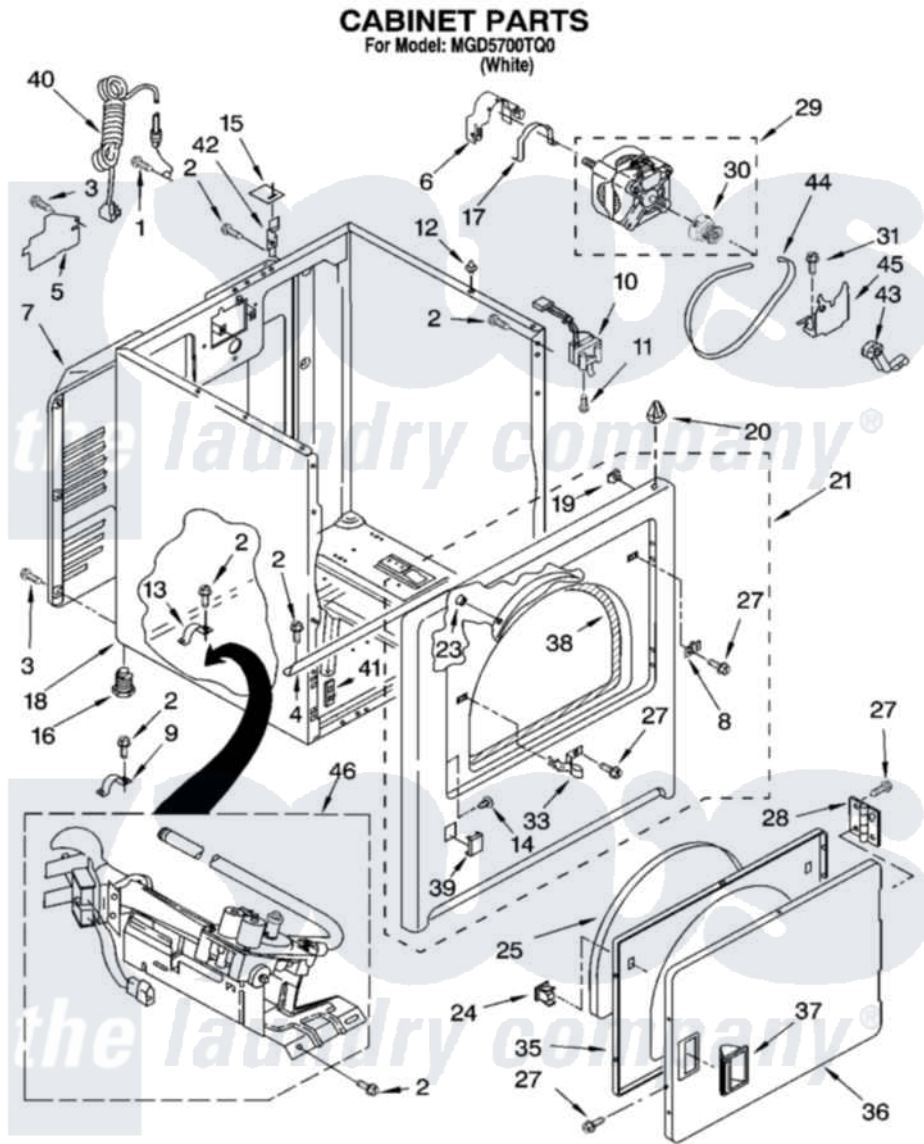

Maytag MGD5700TQ0 02 - CABINET PARTS

W10116425

3

Maytag [Residential Maytag MGD5700TQ0 Dryer Parts](#) Parts Diagram 02 - CABINET PARTS
Click on the part number to view part

Item	Original Part Number	Replaced By	Status	Part Description
1	697776	4331106		Screw, No.10-32 X 7/16
2	343641	681414		Screw, 10AB X 1/2
3	693995			Screw, Hex Head
4	8541400			Bracket, Cabinet
5	3396795			Cover, Terminal Block
6	3404162			Clamp, Motor
7	3396805	280043		Panel-Rear
8	3403630			Plug, Strike Hole
9	3980175			Clamp, Elbow
10	3406107			Door Switch Assembly
11	697773	3395530		Screw
12	98669			Lock, Front Top
13	341029			Clamp, Pipe Door Spring
14	3404413			Plug, Hinge Hole
15	18849			Pad, Top Hinge
16	3392100	49621		Feet-Leveling

"	279810		Foot-Optional
17	660658		Clamp, Motor Mounting 343481 685441
18	8530603	8533643	Cabinet
19	98234		Clip, U-Bend
20	18776		Lock, Front Top
21	3403447	279854	Panel
23	685203	279220	Clip
24	3389441		Door Catch Assembly
25	3405246		Seal, Door Push-To-Start
27	342055	488627	Screw
28	3405514	W10362431	Hinge And Pin Assembly
29	8066206	279827	Motor-Drve
30	8066184		Pulley, Motor
31	3400500		Bolt, 3405245 5/16-18 X 3/4
33	3403431		Strike, Panel
35	3402341		Door, Inner
36	3402335		Door, Front
37	8565970		Handle, Door
38	3406129		Seal And Bearing Assembly
39	3394975		Plug, Front Panel
40	344020	3401402	Cord, Power
41	3394083		Clip, Front Panel
42	8066217		Hinge, Top
43	691366		Idler And Pulley Assembly
44	W10131364	341241	Belt
45	348780		Base, Motor
46	8318272	W10465748	Burner-Gas