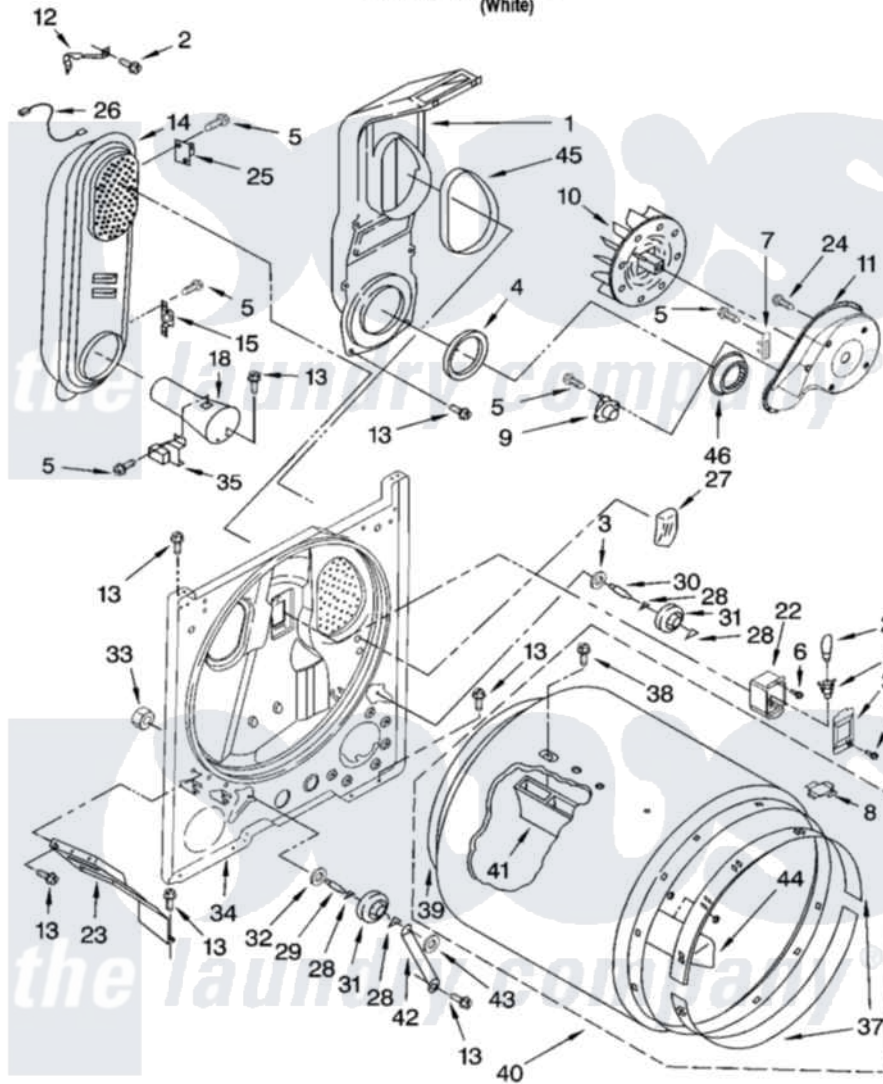

## BULKHEAD PARTS

For Model: MGD5700TQ0  
(White)

W10116425

5

Maytag [Residential Maytag MGD5700TQ0 Dryer Parts](#) Parts Diagram 03 - BULKHEAD PARTS

[Click on the part number to view part](#)

Item	Original Part Number	Replaced By	Status	Part Description
1	<a href="#">348368</a>			Lint Chute Assembly
2	<a href="#">489463</a>			Screw, 8-18 X 1/16
3	<a href="#">3388703</a>			Washer, Support
4	<a href="#">347139</a>			Seal, Lint Chute
5	<a href="#">90767</a>			Screw, 8A X 3/8 HeX Washer Head Tapping
6	487909	<a href="#">488729</a>		Screw
7	<a href="#">3392519</a>			Thermal Limiter
8	<a href="#">8066086</a>			Plug, Drum Hole
9	<a href="#">8318268</a>			Thermostat, Internal-Bias
10	<a href="#">694089</a>			Wheel, Blower
11	<a href="#">8577230</a>			Housing, Blower
12	3398161			CLIP
13	343641	<a href="#">681414</a>		Screw, 10AB X 1/2
14	8530285	<a href="#">279980</a>		Box
15	<a href="#">3403140</a>			Thermostat, High-Limit 205F
18	<a href="#">8066049</a>			Funnel, Burner Light