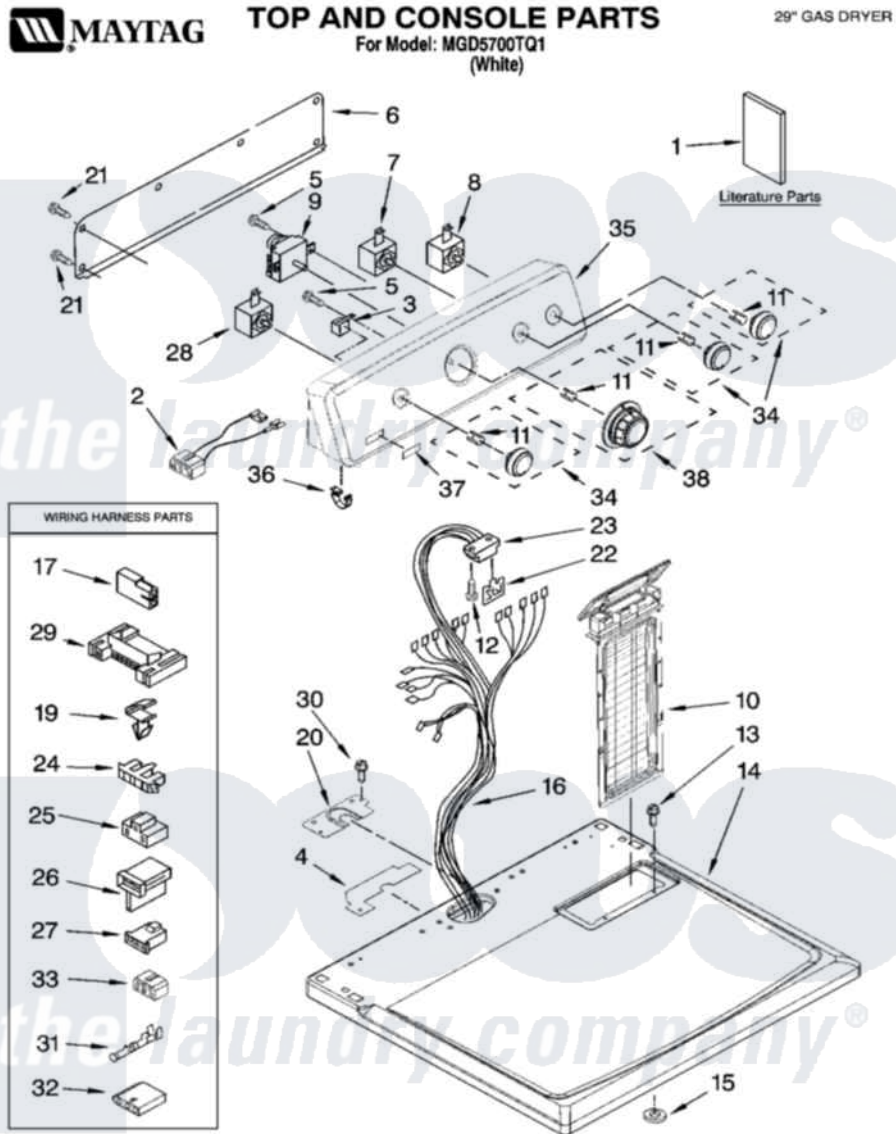

Maytag MGD5700TQ1 01 - TOP AND CONSOLE PARTS

7-07 Litho in U.S.A.(LT)

1

Part No. W10155379 Rev. A

Maytag [Residential Maytag MGD5700TQ1 Dryer Parts](#) Parts Diagram 01 - TOP AND CONSOLE PARTS

[Click on the part number to view part](#)

Item	Original Part Number	Replaced By	Status	Part Description
1	W10089171		Not Available	Sheet, Cycle Feature
"	W10088775		Not Available	Use & Care Guide
"	W10118081		Not Available	Wiring Diagram
2	W10113080			Wire, Jumper
3	694419			Mini-Buzzer
4	W10112603			Seal, Harness
5	8533971	90767		Screw, 8A X 3/8 HeX Washer Head Tapping
6	W10112577			Panel, Rear Console
7	8530169			Switch, Temperature
8	W10117655			Switch, Push-To-Start
9	8566184			Timer Assembly
10	8565972			Screen, Lint
11	8536939			Clip, Knob
12	359625	487240		Screw, For Mtg. Service Capacitor
13	688082	487240		Screw, For Mtg. Service

13	000903	407440	Capacitor
14	W10112599		Top
15	237446	487596	Washer
16	W10111000		Harness, Wiring
17	717252		Receptacle, Terminal
19	3394427		Clip-Harness
20	W10112578		Harness, Bracket
21	693995		Screw, Hex Head
22	8558178		Control, Electronic
23	3391885		Connector, Edge
24	3397269		Connector, Timer
25	3401144		Connector
26	3403499		Connector, 2-Postion
27	3403498		Connector, 3-Position
28	3405156		Switch, Rotary
29	3395683		Receptacle, Multi-Terminal
30	343641	681414	Screw, 10AB X 1/2
31	94614		Terminal
32	3936144		Do-It-Yourself Repair Manuals
33	3347243		Block, Disconnect
34	W10110029		Knob, Control
35	W10086710	W10142685	Console
36	8312709		Clip-Console
37	W10112569	W10203949	Medallion
38	W10110030		Timer Knob Assembly