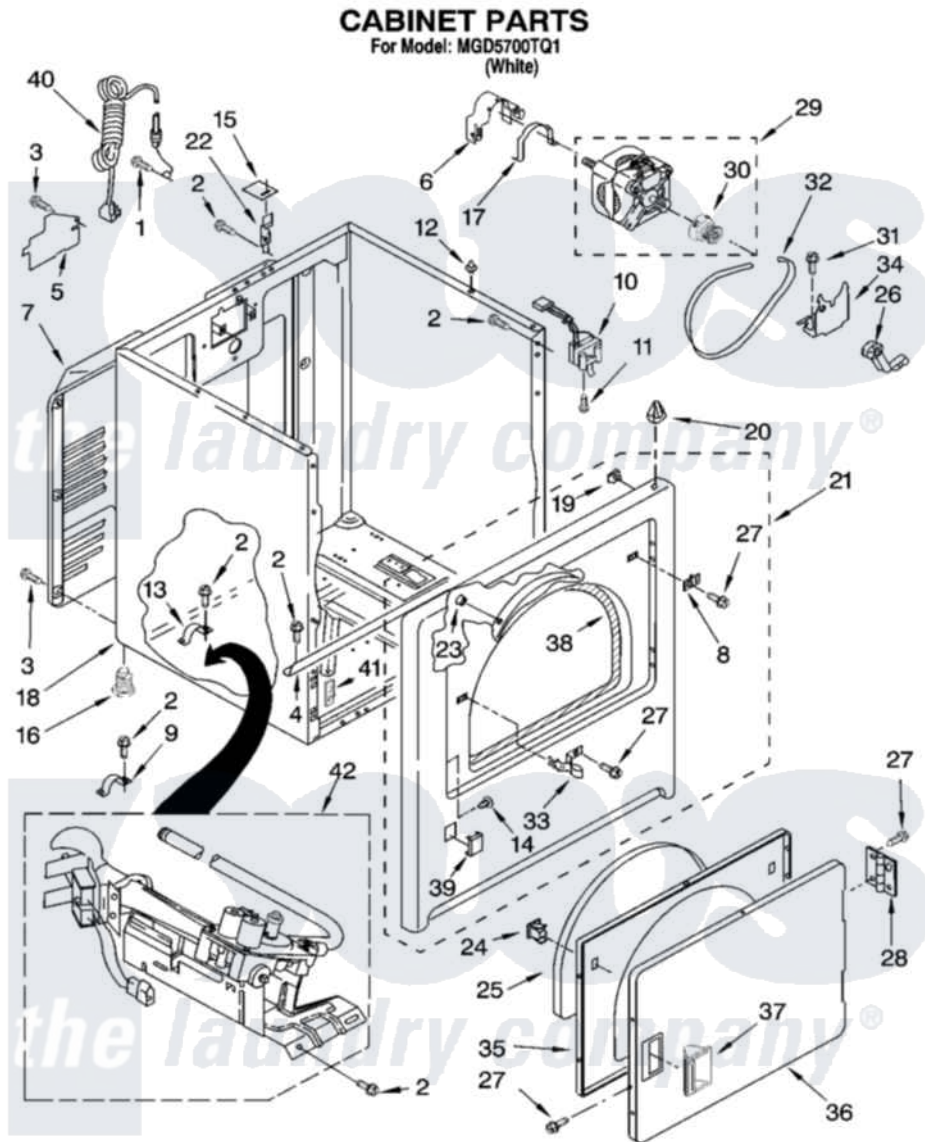

# Maytag MGD5700TQ1 02 - CABINET PARTS

W10155379

3

Maytag [Residential Maytag MGD5700TQ1 Dryer Parts](#) Parts Diagram 02 - CABINET PARTS  
Click on the part number to view part

Item	Original Part Number	Replaced By	Status	Part Description
1	697776	<a href="#">4331106</a>		Screw, No.10-32 X 7/16
2	343641	<a href="#">681414</a>		Screw, 10AB X 1/2
3	<a href="#">693995</a>			Screw, Hex Head
4	<a href="#">8541400</a>			Bracket, Cabinet
5	<a href="#">3396795</a>			Cover, Terminal Block
6	<a href="#">3404162</a>			Clamp, Motor
7	3396805	<a href="#">280043</a>		Panel-Rear
8	<a href="#">3403630</a>			Plug, Strike Hole
9	<a href="#">3980175</a>			Clamp, Elbow
10	<a href="#">3406107</a>			Door Switch Assembly
11	697773	<a href="#">3395530</a>		Screw
12	<a href="#">98669</a>			Lock, Front Top
13	<a href="#">341029</a>			Clamp, Pipe Door Spring
14	<a href="#">3404413</a>			Plug, Hinge Hole
15	<a href="#">18849</a>			Pad, Top Hinge
16	3392100	<a href="#">49621</a>		Feet-Leveling