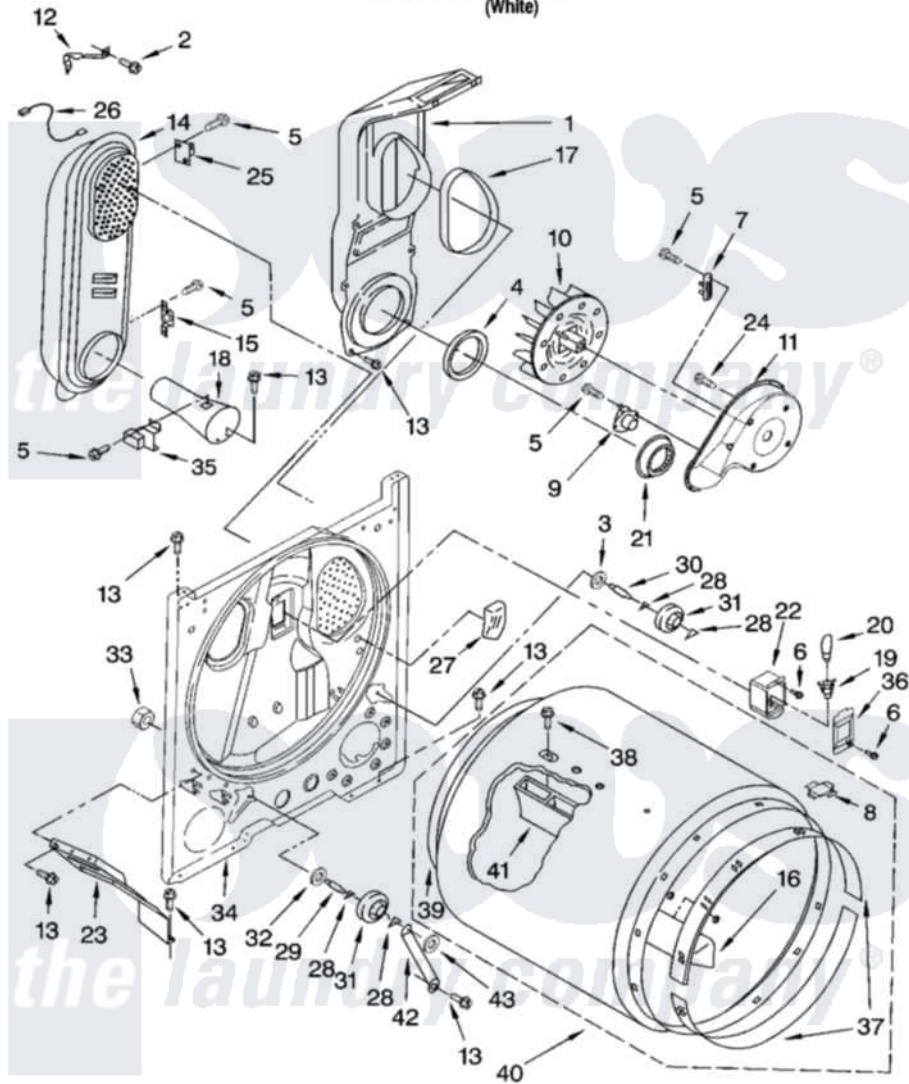

## BULKHEAD PARTS

For Model: MGD5700TQ1  
(White)

W10155379

5

Maytag [Residential Maytag MGD5700TQ1 Dryer Parts](#) Parts Diagram 03 - BULKHEAD PARTS

[Click on the part number to view part](#)

Item	Original Part Number	Replaced By	Status	Part Description
1	<a href="#">348368</a>			Lint Chute Assembly
2	<a href="#">489463</a>			Screw, 8-18 X 1/16
3	<a href="#">3388703</a>			Washer, Support
4	<a href="#">347139</a>			Seal, Lint Chute
5	<a href="#">90767</a>			Screw, 8A X 3/8 HeX Washer Head Tapping
6	487909	<a href="#">488729</a>		Screw
7	<a href="#">3392519</a>			Thermal Limiter
8	<a href="#">8066086</a>			Plug, Drum Hole
9	<a href="#">8318268</a>			Thermostat, Internal-Bias
10	<a href="#">694089</a>			Wheel, Blower
11	<a href="#">8577230</a>			Housing, Blower
12	3398161			CLIP
13	343641	<a href="#">681414</a>		Screw, 10AB X 1/2
14	8530285	<a href="#">279980</a>		Box
15	<a href="#">3403140</a>			Thermostat, High-Limit 205F
16	<a href="#">3403636</a>			Baffle, Drum