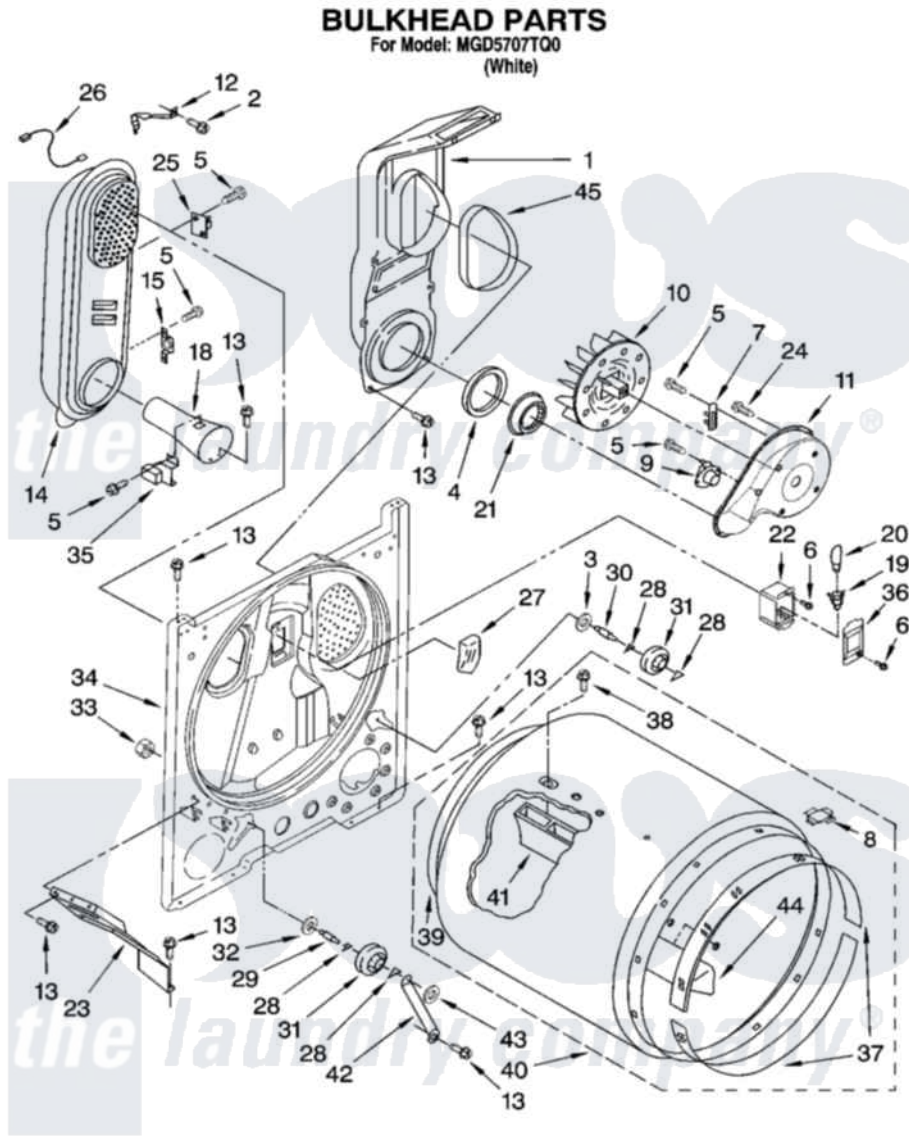

# Maytag MGD5707TQ0 03 - BULKHEAD PARTS

W10135996

5

Maytag [Residential Maytag MGD5707TQ0 Dryer Parts](#) Parts Diagram 03 - BULKHEAD PARTS  
 Click on the part number to view part

Item	Original Part Number	Replaced By	Status	Part Description
1	<a href="#">348368</a>			Lint Chute Assembly
2	<a href="#">489463</a>			Screw, 8-18 X 1/16
3	<a href="#">3388703</a>			Washer, Support
4	<a href="#">347139</a>			Seal, Lint Chute
5	<a href="#">90767</a>			Screw, 8A X 3/8 HeX Washer Head Tapping
6	487909	<a href="#">488729</a>		Screw
7	<a href="#">3392519</a>			Thermal Limiter
8	<a href="#">8066086</a>			Plug, Drum Hole
9	<a href="#">8318268</a>			Thermostat, Internal-Bias
10	<a href="#">694089</a>			Wheel, Blower
11	<a href="#">8577230</a>			Housing, Blower
12	3398161			CLIP
13	343641	<a href="#">681414</a>		Screw, 10AB X 1/2
14	8530285	<a href="#">279980</a>		Box
15	<a href="#">3403140</a>			Thermostat, High-Limit 205F
18	<a href="#">8066049</a>			Funnel, Burner Light