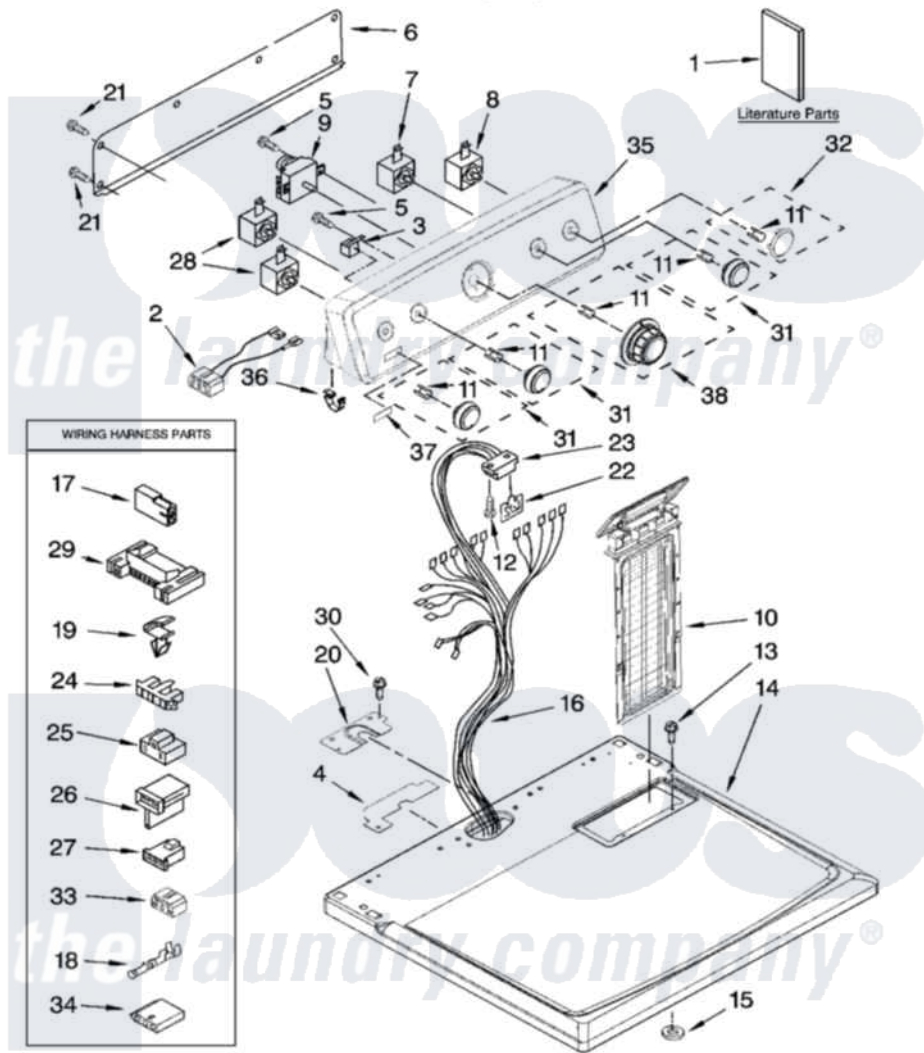

Maytag MGD5707TQ1 01 - TOP AND CONSOLE PARTS

TOP AND CONSOLE PARTS

For Model: MGD5707TQ1
(White)

29" GAS DRYER

7-07 Litho in U.S.A.(LT)

1

Part No. W10155375 Rev.A.

Maytag [Residential Maytag MGD5707TQ1 Dryer Parts](#) Parts Diagram 01 - TOP AND CONSOLE PARTS

[Click on the part number to view part](#)

Item	Original Part Number	Replaced By	Status	Part Description
1	W10089177		Not Available	Sheet, Cycle Feature
"	W10088775		Not Available	Use & Care Guide
2	W10124166			Wire, Jumper
3	694419			Mini-Buzzer
4	W10112603			Seal, Harness
5	8533971	90767		Screw, 8A X 3/8 HeX Washer Head Tapping
6	W10112577			Panel, Rear Console
7	8530169			Switch, Temperature
8	3398094			Switch, Push To Start
9	8566184			Timer Assembly
10	8565972			Screen, Lint
11	8536939			Clip, Knob
12	359625	487240		Screw, For Mtg. Service Capacitor
13	688983	487240		Screw, For Mtg. Service Capacitor

14	W10112599		Top
15	237446	487596	Washer
16	W10111000		Harness, Wiring
17	717252		Receptacle, Terminal
18	94614		Terminal
19	3394427		Clip-Harness
20	W10112578		Harness, Bracket
21	693995		Screw, Hex Head
22	8558178		Control, Electronic
23	3391885		Connector, Edge
24	3397269		Connector, Timer
25	3401144		Connector
26	3403499		Connector, 2-Postion
27	3403498		Connector, 3-Position
28	3405156		Switch, Rotary
29	3395683		Receptacle, Multi-Terminal
30	337686	Not Available	SCREW, 8-18 X .500
31	W10112582		Knob, Control Assembly
32	W10112586		Knob Assembly Push-To-Start
33	3347243		Block, Disconnect
34	3936144		Do-It-Yourself Repair Manuals
35	W10086730	W10142686	Console
36	8312709		Clip-Console
38	W10112584		Knob, Timer Assembly