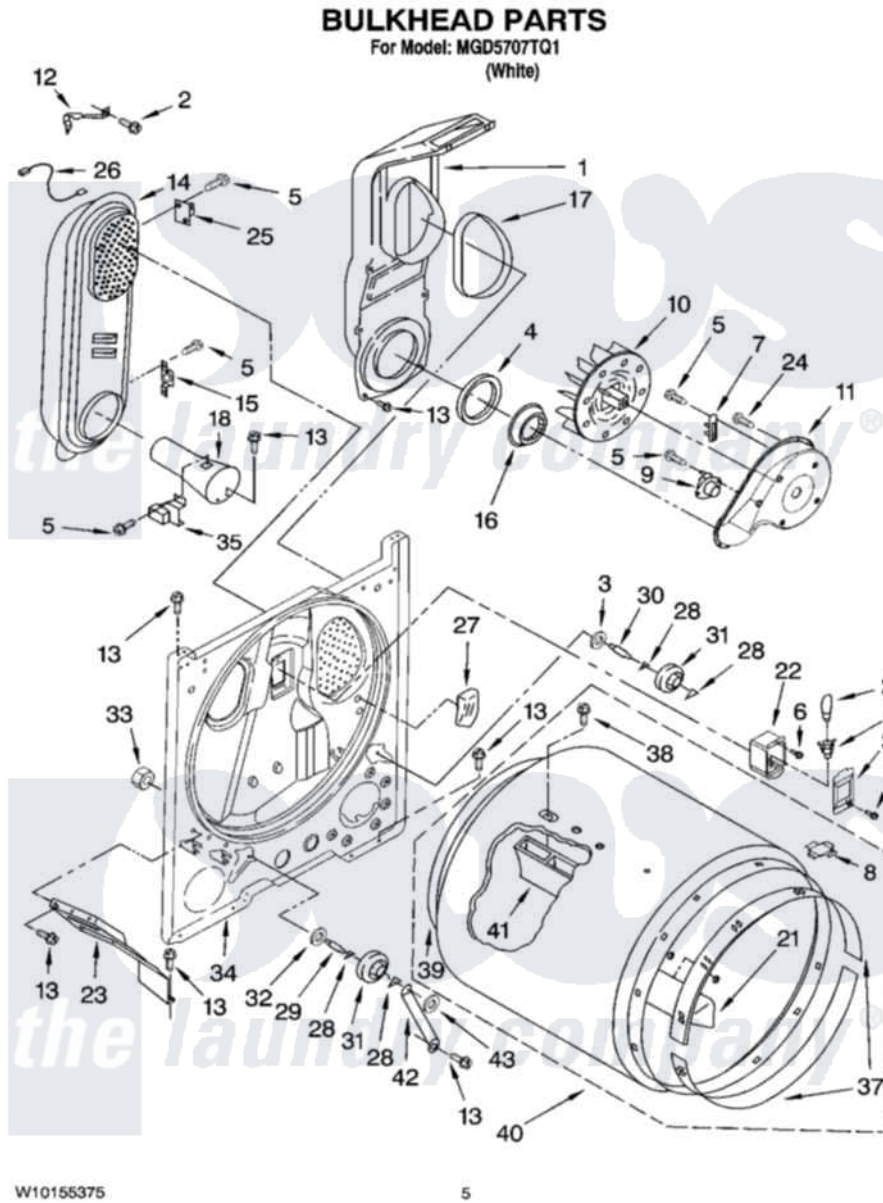

Maytag MGD5707TQ1 03 - BULKHEAD PARTS

Maytag [Residential Maytag MGD5707TQ1 Dryer Parts](#) Parts Diagram 03 - BULKHEAD PARTS
Click on the part number to view part

Item	Original Part Number	Replaced By	Status	Part Description
1	348368			Lint Chute Assembly
2	489463			Screw, 8-18 X 1/16
3	3388703			Washer, Support
4	347139			Seal, Lint Chute
5	90767			Screw, 8A X 3/8 HeX Washer Head Tapping
6	487909	488729		Screw
7	3392519			Thermal Limiter
8	8066086			Plug, Drum Hole
9	8318268			Thermostat, Internal-Bias
10	694089			Wheel, Blower
11	8577230			Housing, Blower
12	3398161			CLIP
13	343641	681414		Screw, 10AB X 1/2
14	8530285	279980		Box
15	3403140			Thermostat, High-Limit 205F
16	696302			Shield, Exhaust

17	339956		Seal, Air Duct To Bulkhead
18	8066049		Funnel, Burner Light
19	3403634	W10136369	Socket, Drum Light Assembly
20	3406124	22002263	Lamp
21	3403636		Baffle, Drum
22	3977373		Bracket, Drum Light
23	3406022		Bracket, Bulkhead
24	3390647	488729	Screw
25	280010		Kit, Thermal Cut-Off
26	3401707		Jumper, Tco-High Limit
27	3976479	279366	Electrode
28	690997		Washer, Thrust
29	3399506	W10359270	Shaft, Drum Roller Threads
30	3399507	W10359269	Shaft, Drum Roller Threads
31	3397590	349241T	Support
32	348197		Washer, Support
33	3359452		Nut, Lock
34	3403414		Bulkhead
35	338906		Radiant, Sensor
36	3402841	8532165	Lens, Drum Light
37	692526	279441	BeaRng-Rng
38	W10109200		Screw, Baffle Mounting
39	3406130	279857	Seal
40	695587		Drum Assembly
41	692490		Baffle, Drum
42	3976434		Bracket, Support Shaft
43	90296		Nut, Push On