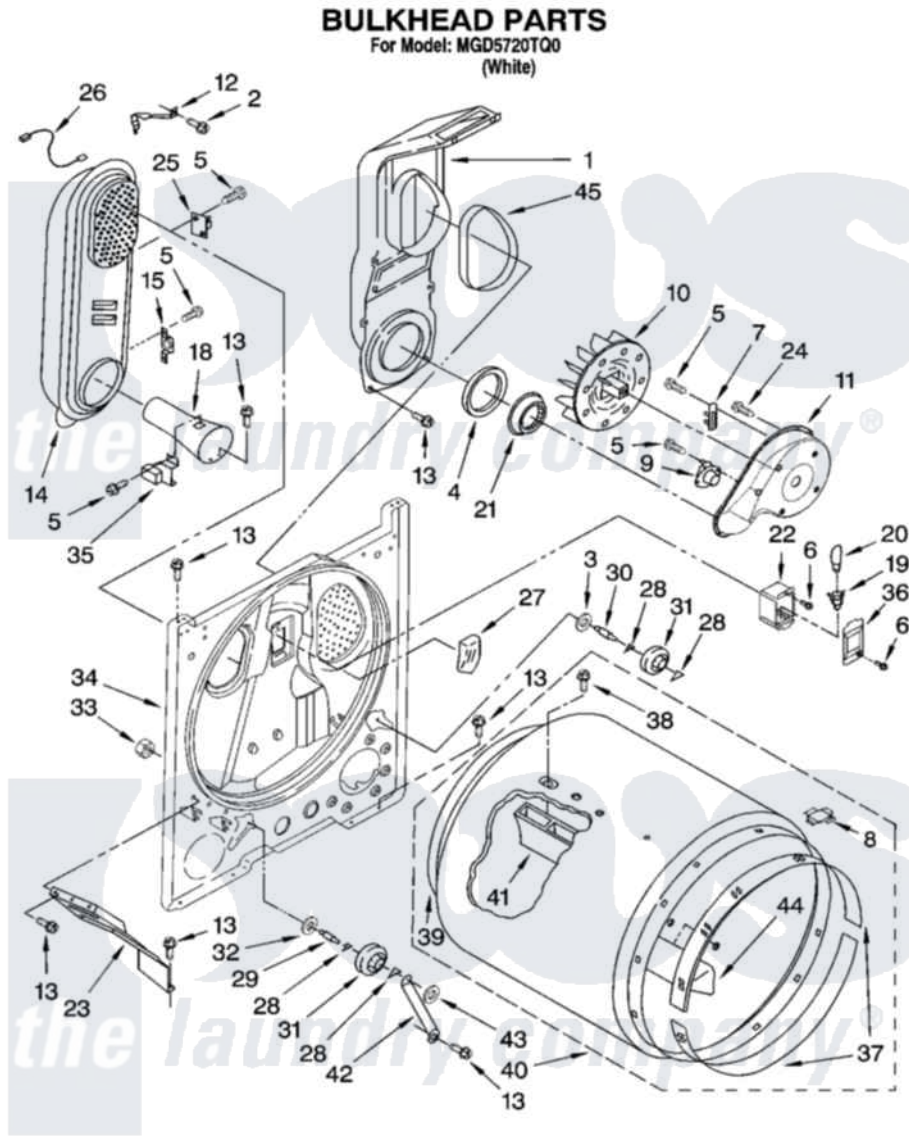

# Maytag MGD5720TQ0 03 - BULKHEAD PARTS

W10136061

5

Maytag [Residential Maytag MGD5720TQ0 Dryer Parts](#) Parts Diagram 03 - BULKHEAD PARTS  
 Click on the part number to view part

Item	Original Part Number	Replaced By	Status	Part Description
1	<a href="#">348368</a>			Lint Chute Assembly
2	<a href="#">489463</a>			Screw, 8-18 X 1/16
3	<a href="#">3388703</a>			Washer, Support
4	<a href="#">347139</a>			Seal, Lint Chute
5	<a href="#">90767</a>			Screw, 8A X 3/8 HeX Washer Head Tapping
6	487909	<a href="#">488729</a>		Screw
7	<a href="#">3392519</a>			Thermal Limiter
8	<a href="#">8066086</a>			Plug, Drum Hole
9	<a href="#">8318268</a>			Thermostat, Internal-Bias
10	<a href="#">694089</a>			Wheel, Blower
11	<a href="#">8577230</a>			Housing, Blower
12	3398161			CLIP
13	343641	<a href="#">681414</a>		Screw, 10AB X 1/2
14	8530285	<a href="#">279980</a>		Box
15	<a href="#">3403140</a>			Thermostat, High-Limit 205F
18	<a href="#">8066049</a>			Funnel, Burner Light