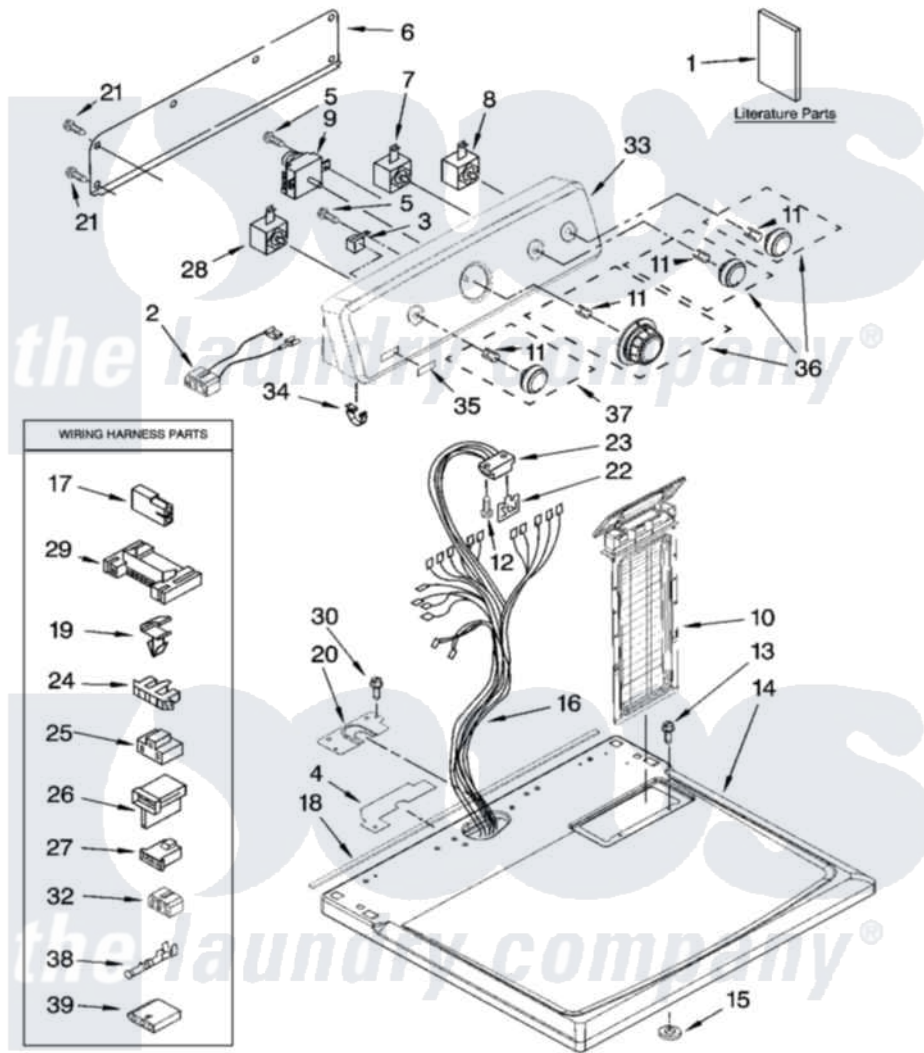

Maytag MGD5721TQ0 01 - TOP AND CONSOLE PARTS

TOP AND CONSOLE PARTS

For Model: MGD5721TQ0
(White)

29" GAS DRYER

11-07 Litho in U.S.A. (LAN)

1

Part No. W10136018 Rev. B

Maytag [Residential Maytag MGD5721TQ0 Dryer Parts](#) Parts Diagram 01 - TOP AND CONSOLE PARTS

[Click on the part number to view part](#)

Item	Original Part Number	Replaced By	Status	Part Description
1	W10150648		Not Available	Sheet, Cycle Feature
"	W10151609		Not Available	Use & Care Guide (English)
"	8578889		Not Available	Wiring Diagram
2	W10113080			Wire, Jumper
3	694419			Mini-Buzzer
4	W10118608			Foam-Seal Console Bracket
5	8533971	90767		Screw, 8A X 3/8 HeX Washer Head Tapping
6	W10112576			Panel, Rear Console
7	3405155			Switch, Temperature
8	W10117655			Switch, Push-To-Start
9	8566184			Timer Assembly
10	8565972			Screen, Lint
11	8536939			Clip, Knob
12	359625	487240		Screw, For Mtg. Service Capacitor
13	688082	487240		Screw, For Mtg. Service

13	000903	407440	Capacitor
14	W10112599		Top
15	237446	487596	Washer
16	W10113074		Harness, Wiring
17	717252		Receptacle, Terminal
18	W10112267		Foam-Seal Control Bracket
19	3394427		Clip-Harness
20	8565981		Bracket, Harness
21	693995		Screw, Hex Head
22	8558178		Control, Electronic
23	3391885		Connector, Edge
24	3397269		Connector, Timer
25	3401144		Connector
26	3403499		Connector, 2-Postion
27	3403498		Connector, 3-Position
28	3405156		Switch, Rotary
29	3395683		Receptacle, Multi-Terminal
30	337686	Not Available	SCREW, 8-18 X .500
32	3347243		Block, Disconnect
33	W10086726	Not Available	Console & Control Panel Assembly (Includes Items 12 & 27)
34	8312709		Clip-Console
35	W10112569	W10203949	Medallion
36	W10110030		Timer Knob Assembly
37	W10110029		Knob, Control
38	94614		Terminal
39	3936144		Do-It-Yourself Repair Manuals