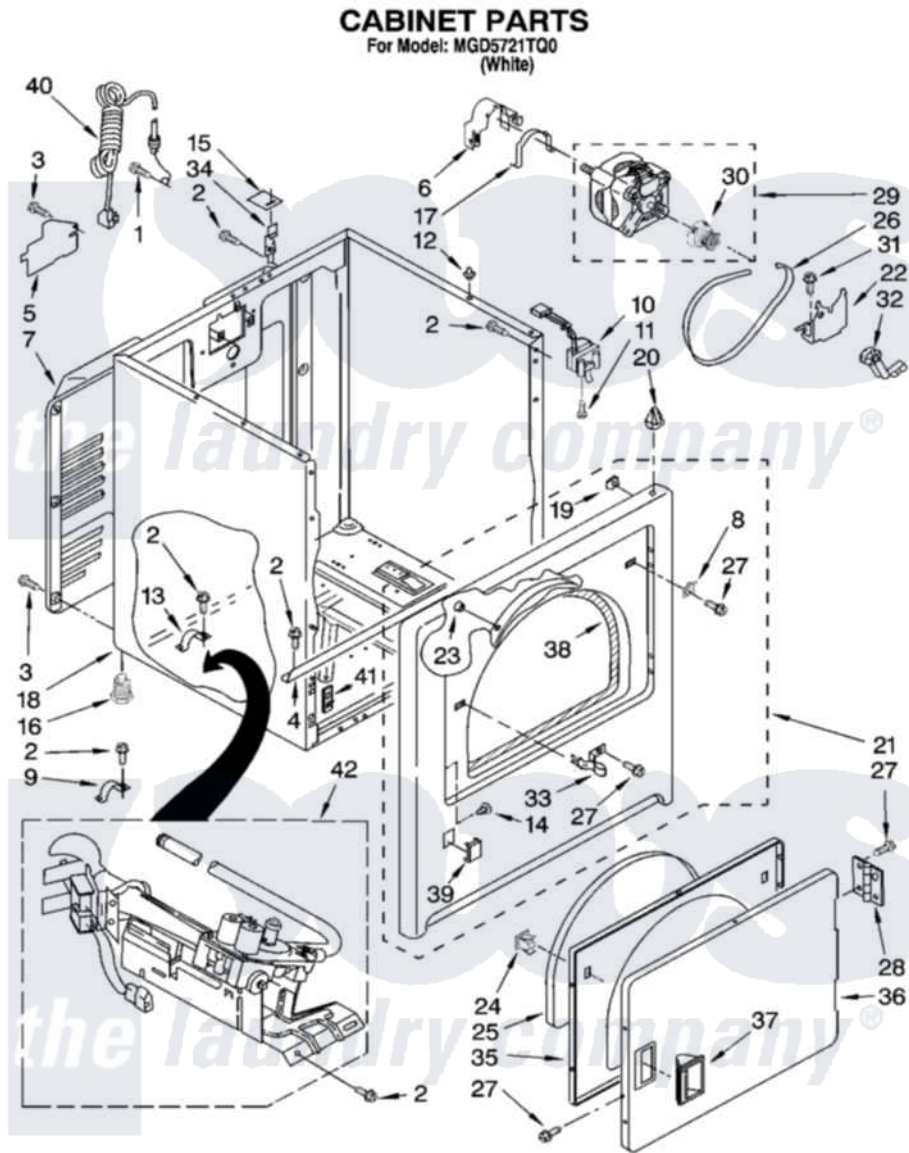

# Maytag MGD5721TQ0 02 - CABINET PARTS

W10136018

3

Maytag [Residential Maytag MGD5721TQ0 Dryer Parts](#) Parts Diagram 02 - CABINET PARTS  
Click on the part number to view part

Item	Original Part Number	Replaced By	Status	Part Description
1	697776	<a href="#">4331106</a>		Screw, No.10-32 X 7/16
2	343641	<a href="#">681414</a>		Screw, 10AB X 1/2
3	<a href="#">693995</a>			Screw, Hex Head
4	<a href="#">8541400</a>			Bracket, Cabinet
5	<a href="#">3396795</a>			Cover, Terminal Block
6	<a href="#">3404162</a>			Clamp, Motor
7	3396805	<a href="#">280043</a>		Panel-Rear
8	<a href="#">3403630</a>			Plug, Strike Hole
9	<a href="#">3980175</a>			Clamp, Elbow
10	<a href="#">3406107</a>			Door Switch Assembly
11	697773	<a href="#">3395530</a>		Screw
12	<a href="#">98669</a>			Lock, Front Top
13	<a href="#">341029</a>			Clamp, Pipe Door Spring
14	<a href="#">3404413</a>			Plug, Hinge Hole
15	<a href="#">18849</a>			Pad, Top Hinge
16	3392100	<a href="#">49621</a>		Feet-Leveling