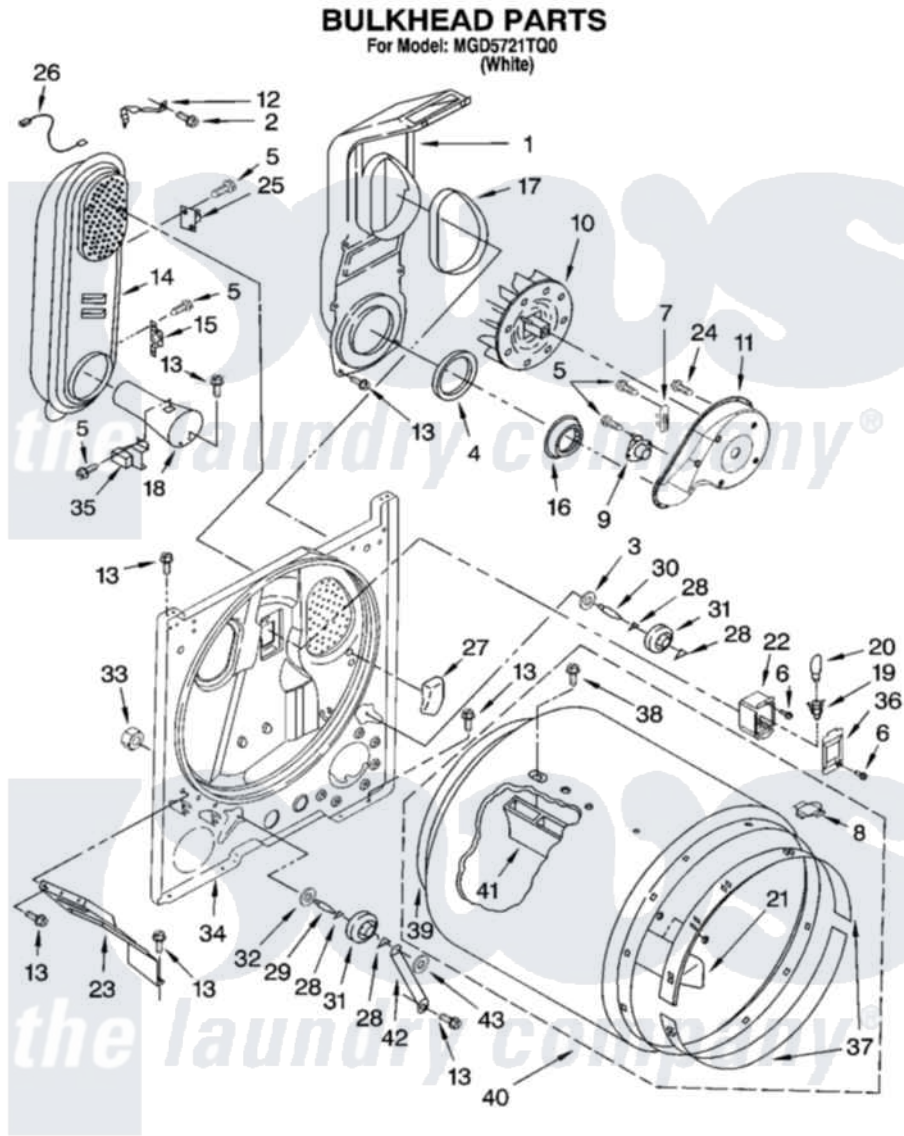

Maytag MGD5721TQ0 03 - BULKHEAD PARTS

W10136018

5

Maytag [Residential Maytag MGD5721TQ0 Dryer Parts](#) Parts Diagram 03 - BULKHEAD PARTS
Click on the part number to view part

Item	Original Part Number	Replaced By	Status	Part Description
1	348368			Lint Chute Assembly
2	489463			Screw, 8-18 X 1/16
3	3388703			Washer, Support
4	347139			Seal, Lint Chute
5	90767			Screw, 8A X 3/8 HeX Washer Head Tapping
6	487909	488729		Screw
7	3392519			Thermal Limiter
8	8066086			Plug, Drum Hole
9	8318268			Thermostat, Internal-Bias
10	694089			Wheel, Blower
11	8577230			Housing, Blower
12	3398161			CLIP
13	343641	681414		Screw, 10AB X 1/2
14	8530285	279980		Box
15	3403140			Thermostat, High-Limit 205F
16	696302			Shield, Exhaust

17	339956		Seal, Air Duct To Bulkhead
18	8066049		Funnel, Burner Light
19	W10136369		Socket, Drum Light Assembly
20	3406124	22002263	Lamp
21	3403636		Baffle, Drum
22	3977373		Bracket, Drum Light
23	3406022		Bracket, Bulkhead
24	3390647	488729	Screw
25	280010		Kit, Thermal Cut-Off
26	3401707		Jumper, Tco-High Limit
27	3976479	279366	Electrode
28	690997		Washer, Thrust
29	3399506	W10359270	Shaft, Drum Roller Threads
30	3399507	W10359269	Shaft, Drum Roller Threads
31	3397590	349241T	Support
32	348197		Washer, Support
33	3359452		Nut, Lock
34	3403414		Bulkhead
35	338906		Radiant, Sensor
36	3402841	8532165	Lens, Drum Light
37	692526	279441	BeaRng-Rng
38	W10109200		Screw, Baffle Mounting
39	3406130	279857	Seal
40	695587		Drum Assembly
41	692490		Baffle, Drum
42	3976434		Bracket, Support Shaft
43	90296		Nut, Push On