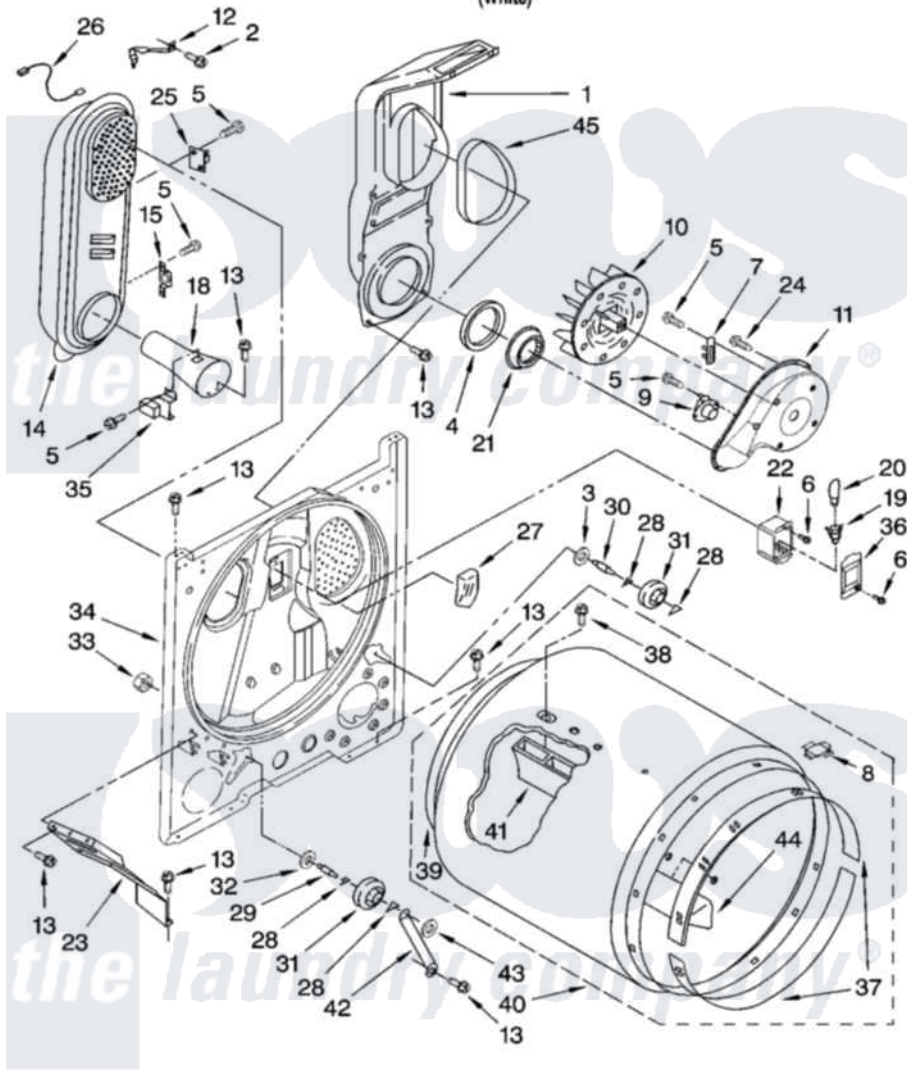

Maytag MGD5730TQ0 03 - BULKHEAD PARTS

BULKHEAD PARTS

For Model: MGD5730TQ0
(White)

W10136413

5

Maytag [Residential Maytag MGD5730TQ0 Dryer Parts](#) Parts Diagram 03 - BULKHEAD PARTS

[Click on the part number to view part](#)

Item	Original Part Number	Replaced By	Status	Part Description
1	348368			Lint Chute Assembly
2	489463			Screw, 8-18 X 1/16
3	3388703			Washer, Support
4	347139			Seal, Lint Chute
5	90767			Screw, 8A X 3/8 HeX Washer Head Tapping
6	487909	488729		Screw
7	3392519			Thermal Limiter
8	8066086			Plug, Drum Hole
9	8318268			Thermostat, Internal-Bias
10	694089			Wheel, Blower
11	8577230			Housing, Blower
12	3398161			CLIP
13	343641	681414		Screw, 10AB X 1/2
14	8530285	279980		Box
15	3403140			Thermostat, High-Limit 205F
18	8066049			Funnel, Burner Light

19	W10136369		Socket, Drum Light Assembly
20	3406124	22002263	Lamp
21	696302		Shield, Exhaust
22	3977373		Bracket, Drum Light
23	3406022		Bracket, Bulkhead
24	3390647	488729	Screw
25	3977394	279769	Cutoff-Tml
26	3401707		Jumper, Tco-High Limit
27	3976479	279366	Electrode
28	690997		Washer, Thrust
29	3399506	W10359270	Shaft, Drum Roller Threads
30	3399507	W10359269	Shaft, Drum Roller Threads
31	3397590	349241T	Support
32	348197		Washer, Support
33	3359452		Nut, Lock
34	3403414		Bulkhead
35	338906		Radiant, Sensor
36	3402841	8532165	Lens, Drum Light
37	692526	279441	BeaRng-Rng
38	W10109200		Screw, Baffle Mounting
39	3406130	279857	Seal
40	695587		Drum Assembly
41	692490		Baffle, Drum
42	3976434		Bracket, Support Shaft
43	90296		Nut, Push On
44	3403636		Baffle, Drum
45	339956		Seal, Air Duct To Bulkhead