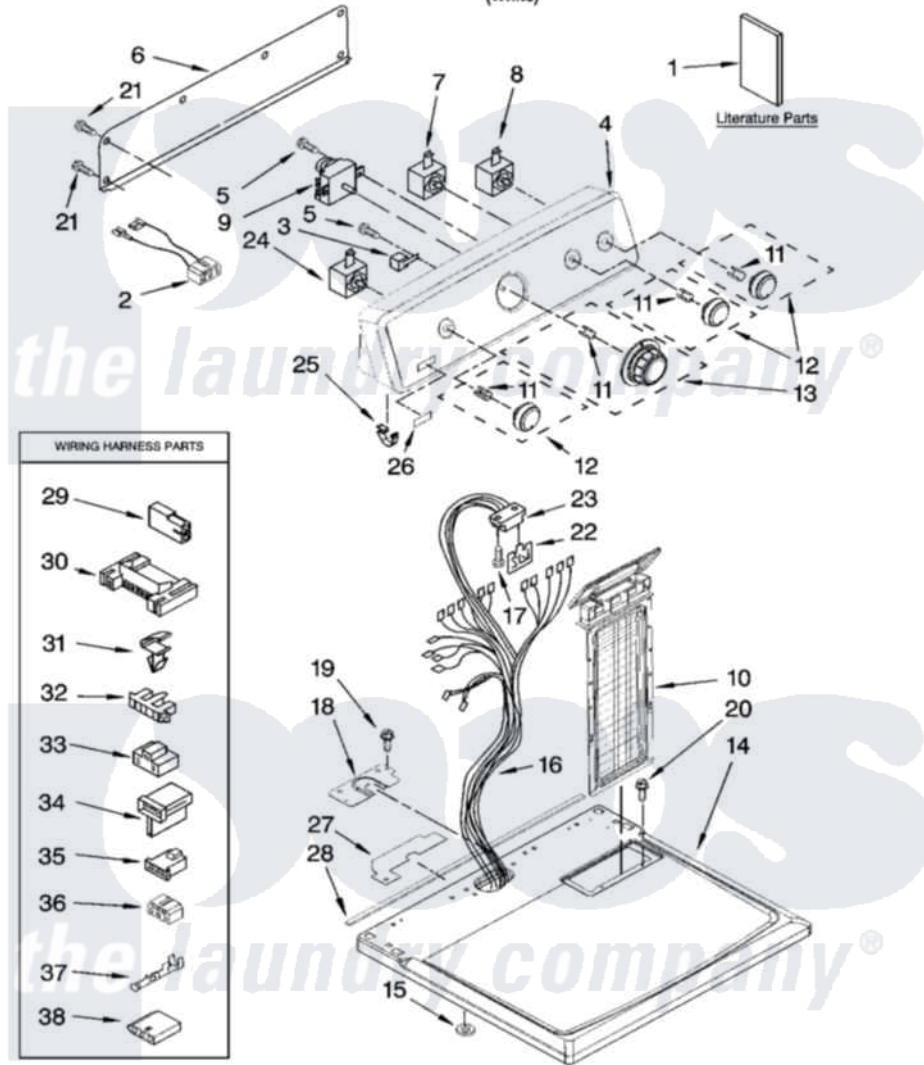

# Maytag MGD5740TQ0 01 - TOP AND CONSOLE PARTS

## TOP AND CONSOLE PARTS

For Model: MGD5740TQ0  
(White)

29" GAS DRYER

10-07 Litho in U.S.A.(drd)

1

Part No. W10117937 Rev. B

Maytag [Residential Maytag MGD5740TQ0 Dryer Parts](#) Parts Diagram 01 - TOP AND CONSOLE PARTS

[Click on the part number to view part](#)

Item	Original Part Number	Replaced By	Status	Part Description
1	W10089171		Not Available	Sheet, Cycle Feature
"	W10088775		Not Available	Use & Care Guide
"	W10118081		Not Available	Wiring Diagram
2	<a href="#">W10113080</a>			Wire, Jumper
3	<a href="#">694419</a>			Mini-Buzzer
4	W10086722	<a href="#">W10142688</a>		Console
5	8533971	<a href="#">90767</a>		Screw, 8A X 3/8 HeX Washer Head Tapping
6	<a href="#">W10112576</a>			Panel, Rear Console
7	<a href="#">3405155</a>			Switch, Temperature
8	<a href="#">W10117655</a>			Switch, Push-To-Start
9	<a href="#">8566184</a>			Timer Assembly
10	<a href="#">8565972</a>			Screen, Lint
11	<a href="#">8536939</a>			Clip, Knob
12	<a href="#">W10110029</a>			Knob, Control
13	<a href="#">W10110030</a>			Timer Knob Assembly
14	<a href="#">W10112599</a>			Top