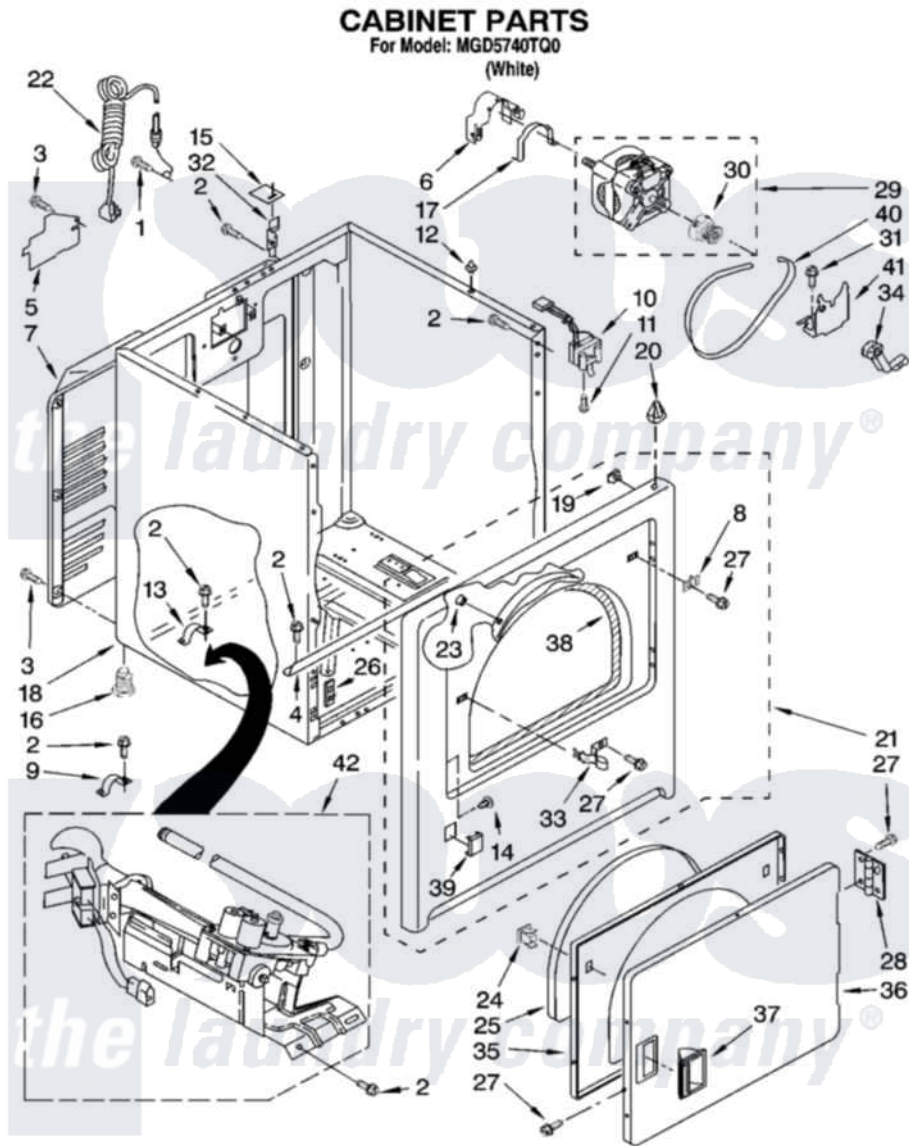

# Maytag MGD5740TQ0 02 - CABINET PARTS

W10117937

3

Maytag [Residential Maytag MGD5740TQ0 Dryer Parts](#) Parts Diagram 02 - CABINET PARTS  
Click on the part number to view part

Item	Original Part Number	Replaced By	Status	Part Description
1	697776	<a href="#">4331106</a>		Screw, No.10-32 X 7/16
2	343641	<a href="#">681414</a>		Screw, 10AB X 1/2
3	<a href="#">693995</a>			Screw, Hex Head
4	<a href="#">8541400</a>			Bracket, Cabinet
5	<a href="#">3396795</a>			Cover, Terminal Block
6	<a href="#">3404162</a>			Clamp, Motor
7	3396805	<a href="#">280043</a>		Panel-Rear
8	<a href="#">3403630</a>			Plug, Strike Hole
9	<a href="#">3980175</a>			Clamp, Elbow
10	<a href="#">3406107</a>			Door Switch Assembly
11	697773	<a href="#">3395530</a>		Screw
12	<a href="#">98669</a>			Lock, Front Top
13	<a href="#">341029</a>			Clamp, Pipe Door Spring
14	<a href="#">3404413</a>			Plug, Hinge Hole
15	<a href="#">18849</a>			Pad, Top Hinge
16	3392100	<a href="#">49621</a>		Feet-Leveling