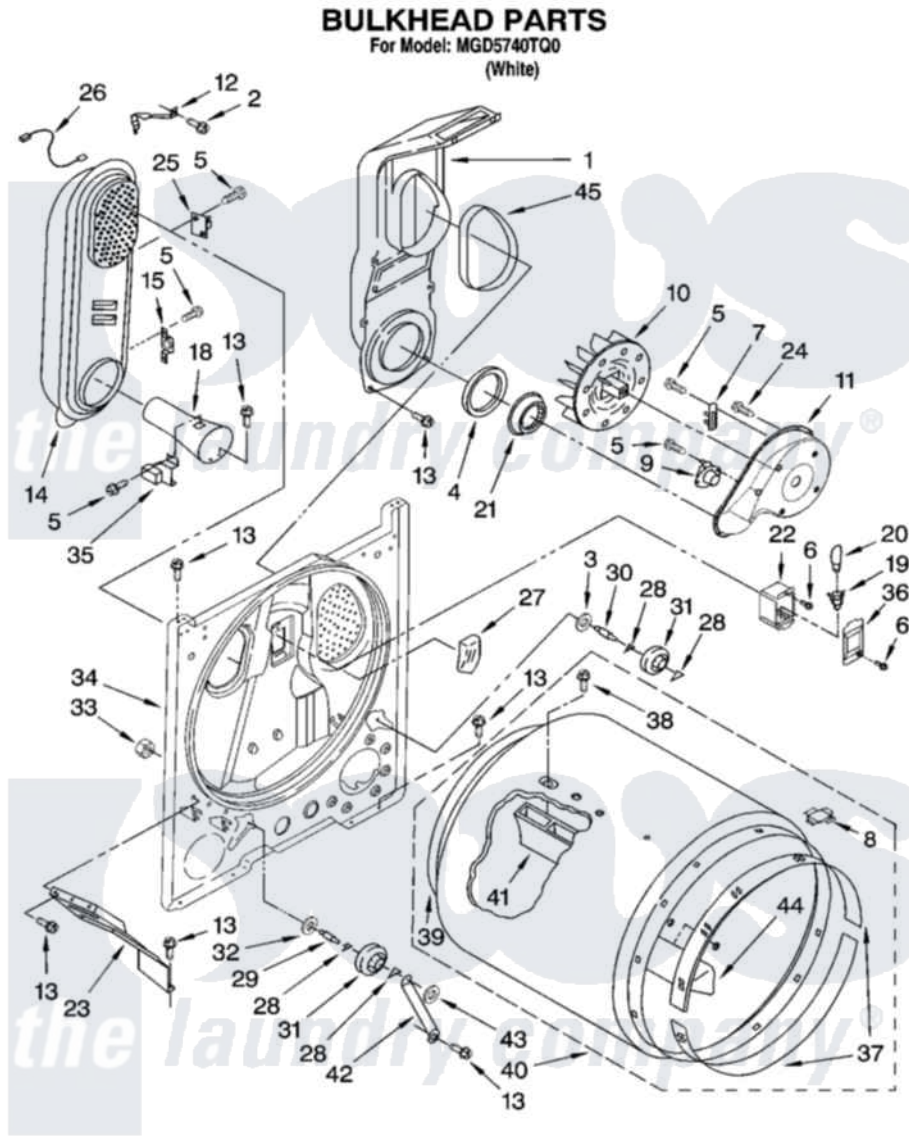

Maytag MGD5740TQ0 03 - BULKHEAD PARTS

W10117937

5

Maytag [Residential Maytag MGD5740TQ0 Dryer Parts](#) Parts Diagram 03 - BULKHEAD PARTS
 Click on the part number to view part

Item	Original Part Number	Replaced By	Status	Part Description
1	348368			Lint Chute Assembly
2	489463			Screw, 8-18 X 1/16
3	3388703			Washer, Support
4	347139			Seal, Lint Chute
5	90767			Screw, 8A X 3/8 HeX Washer Head Tapping
6	487909	488729		Screw
7	3392519			Thermal Limiter
8	8066086			Plug, Drum Hole
9	8318268			Thermostat, Internal-Bias
10	694089			Wheel, Blower
11	8577230			Housing, Blower
12	3398161			CLIP
13	343641	681414		Screw, 10AB X 1/2
14	8530285	279980		Box
15	3403140			Thermostat, High-Limit 205F
18	8066049			Funnel, Burner Light

19	W10136369		Socket, Drum Light Assembly
20	3406124	22002263	Lamp
21	696302		Shield, Exhaust
22	3977373		Bracket, Drum Light
23	3406022		Bracket, Bulkhead
24	3390647	488729	Screw
25	3977394	279769	Cutoff-Tml
26	3401707		Jumper, Tco-High Limit
27	3976479	279366	Electrode
28	690997		Washer, Thrust
29	3399506	W10359270	Shaft, Drum Roller Threads
30	3399507	W10359269	Shaft, Drum Roller Threads
31	3397590	349241T	Support
32	348197		Washer, Support
33	3359452		Nut, Lock
34	3403414		Bulkhead
35	338906		Radiant, Sensor
36	3402841	8532165	Lens, Drum Light
37	692526	279441	BeaRng-Rng
38	W10109200		Screw, Baffle Mounting
39	3406130	279857	Seal
40	695587		Drum Assembly
41	692490		Baffle, Drum
42	3976434		Bracket, Support Shaft
43	90296		Nut, Push On
44	3403636		Baffle, Drum
45	339956		Seal, Air Duct To Bulkhead