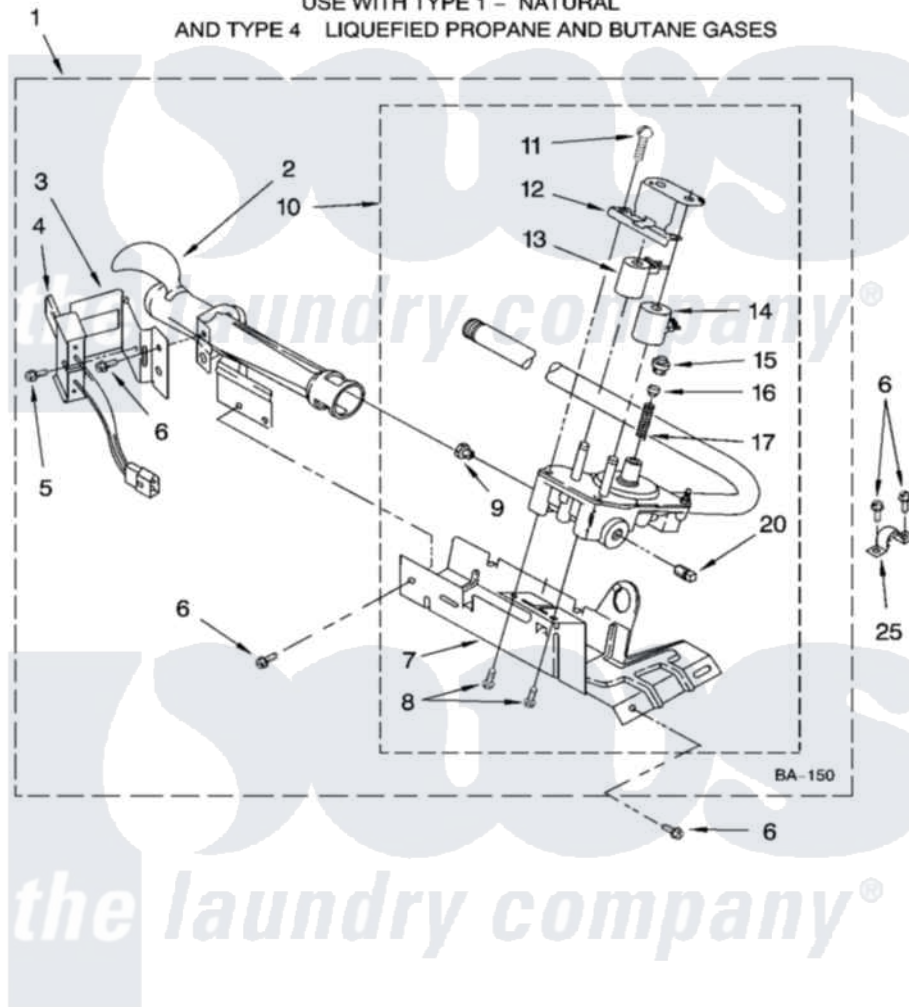

**Maytag MGD5740TQ0 04 - 8318272 BURNER ASSEMBLY, OPTIONAL PARTS (NOT INCLUDED)**

**8318272 BURNER ASSEMBLY**

For Model: MGD5740TQ0

(White)

USE WITH TYPE 1 - NATURAL  
AND TYPE 4 LIQUEFIED PROPANE AND BUTANE GASES

W10117937

7

Maytag [Residential Maytag MGD5740TQ0 Dryer Parts](#) Parts Diagram 04 - 8318272 BURNER ASSEMBLY, OPTIONAL PARTS (NOT INCLUDED)

[Click on the part number to view part](#)

Item	Original Part Number	Replaced By	Status	Part Description
1	8318272	<a href="#">W10465748</a>		Burner-Gas
2	688617	<a href="#">693140</a>		Burner
3	<a href="#">694298</a>			Bracket, Ignitor
4	686590	<a href="#">279311</a>		Ignitor
5	<a href="#">3393909</a>			Screw, 8-32 X 7/8
6	343641	<a href="#">681414</a>		Screw, 10AB X 1/2
7	693986			Base, Burner
8	<a href="#">3387057</a>			Screw, 10-16 X 1/2 Orifice, Burner
9	<a href="#">234826</a>			Orifice, Burner Type 1
"	<a href="#">229742</a>			Orifice, Burner
"	<a href="#">234868</a>			Orifice, Burner
10	8318277	<a href="#">W10337269</a>		Valve-Gas
11	<a href="#">694421</a>			Screw, Bracket Mounting
12	<a href="#">694538</a>			Bracket, Shunt