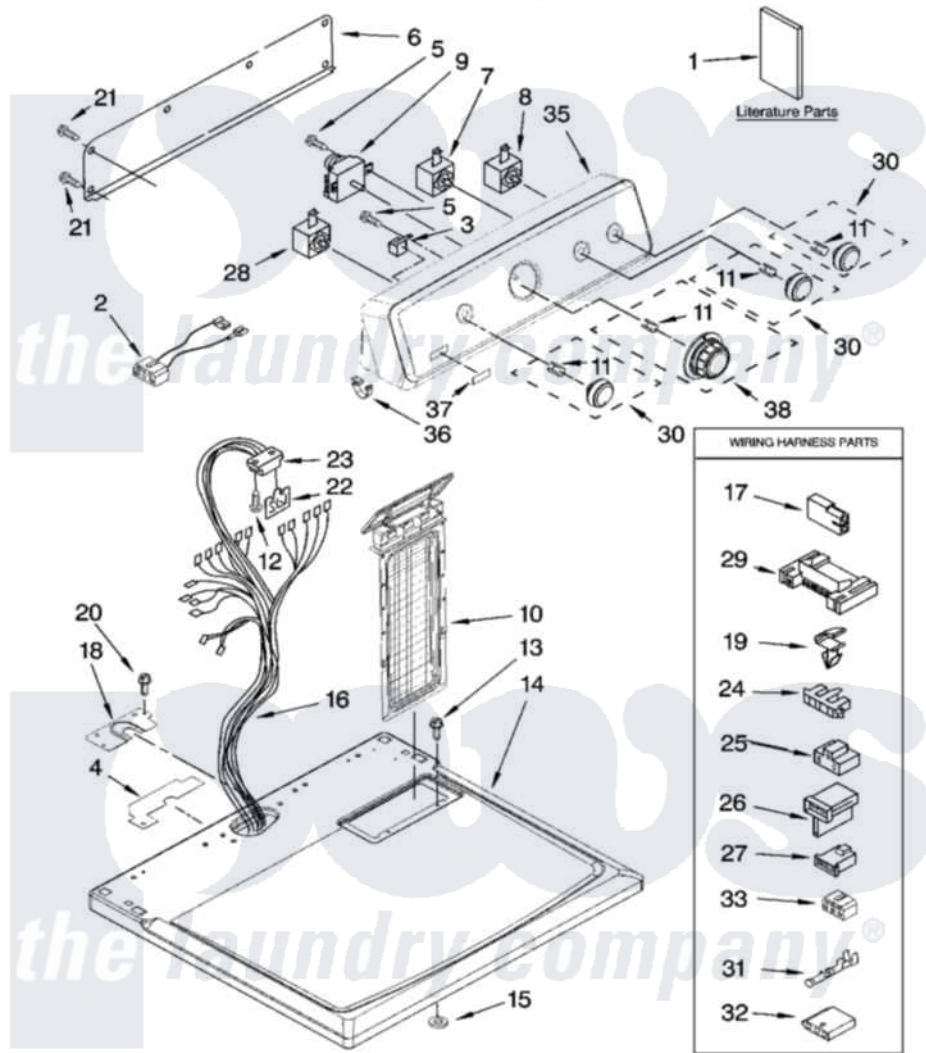

Maytag MGD5740TQ1 01 - TOP AND CONSOLE PARTS

TOP AND CONSOLE PARTS

For Model: MGD5740TQ1
(White)

29" GAS DRYER

7-07 Litho in U.S.A.(LT)

1

Part No. W10155372 Rev. A

Maytag [Residential Maytag MGD5740TQ1 Dryer Parts](#) Parts Diagram 01 - TOP AND CONSOLE PARTS

[Click on the part number to view part](#)

Item	Original Part Number	Replaced By	Status	Part Description
1	W10089171		Not Available	Sheet, Cycle Feature
"	W10088775		Not Available	Use & Care Guide
"	W10118081		Not Available	Wiring Diagram
2	W10113080			Wire, Jumper
3	694419			Mini-Buzzer
4	W10112603			Seal, Harness
5	8533971	90767		Screw, 8A X 3/8 HeX Washer Head Tapping
6	W10112577			Panel, Rear Console
7	3405155			Switch, Temperature
8	W10117655			Switch, Push-To-Start
9	8566184			Timer Assembly
10	8565972			Screen, Lint
11	8536939			Clip, Knob
12	359625	487240		Screw, For Mtg. Service Capacitor
13	688082	487240		Screw, For Mtg. Service

13	000903	407440	Capacitor
14	W10112599		Top
15	237446	487596	Washer
16	W10110996		Harness, Wiring
17	717252		Receptacle, Terminal
18	W10112578		Harness, Bracket
19	3394427		Clip-Harness
20	337686	Not Available	SCREW, 8-18 X .500
21	693995		Screw, Hex Head
22	8558178		Control, Electronic
23	3391885		Connector, Edge
24	3397269		Connector, Timer
25	3401144		Connector
26	3403499		Connector, 2-Postion
27	3403498		Connector, 3-Position
28	3405156		Switch, Rotary
29	3395683		Receptacle, Multi-Terminal
30	W10110029		Knob, Control
31	94614		Terminal
32	3936144		Do-It-Yourself Repair Manuals
33	3347243		Block, Disconnect
35	W10086722	W10142688	Console
36	8312709		Clip-Console
37	W10112569	W10203949	Medallion
38	W10110030		Timer Knob Assembly