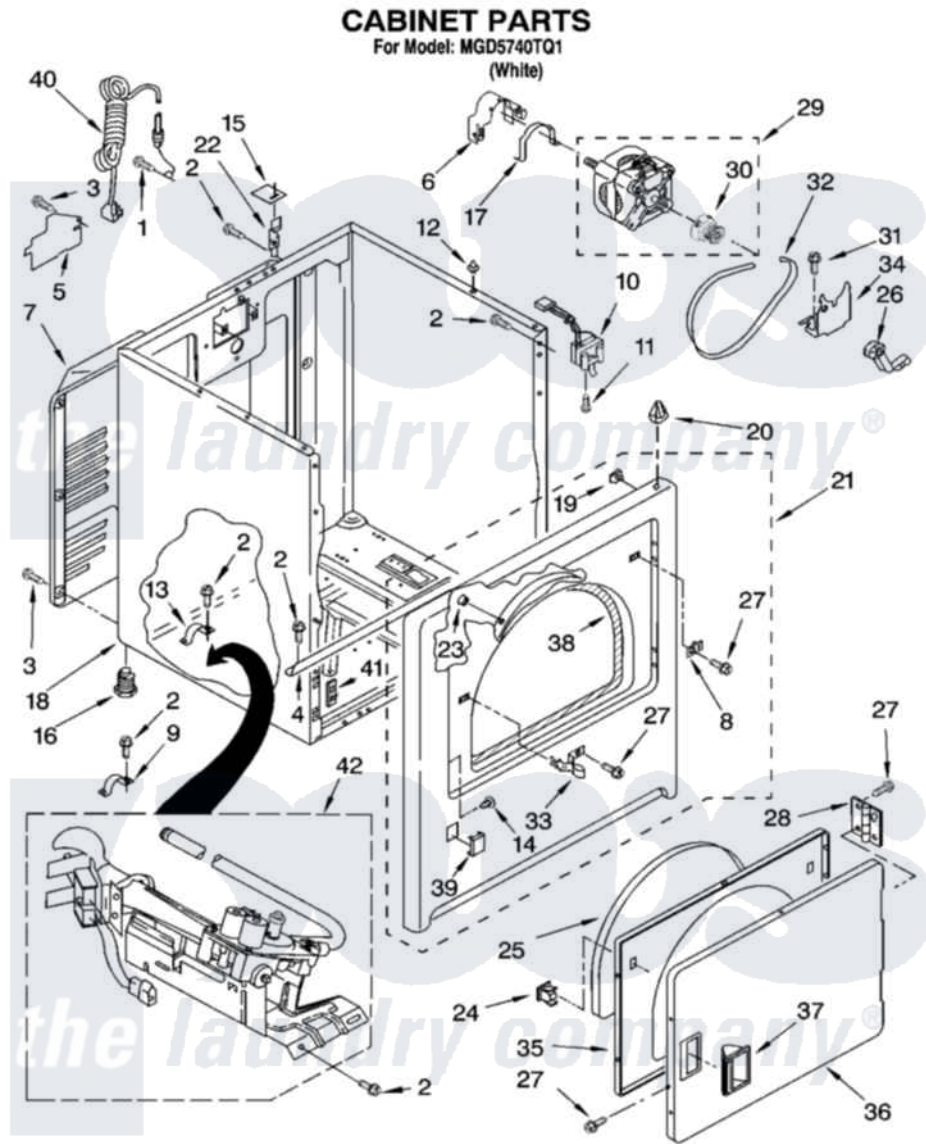

# Maytag MGD5740TQ1 02 - CABINET PARTS

W10155372

3

Maytag [Residential Maytag MGD5740TQ1 Dryer Parts](#) Parts Diagram 02 - CABINET PARTS  
Click on the part number to view part

Item	Original Part Number	Replaced By	Status	Part Description
1	697776	<a href="#">4331106</a>		Screw, No.10-32 X 7/16
2	343641	<a href="#">681414</a>		Screw, 10AB X 1/2
3	<a href="#">693995</a>			Screw, Hex Head
4	<a href="#">8541400</a>			Bracket, Cabinet
5	<a href="#">3396795</a>			Cover, Terminal Block
6	<a href="#">3404162</a>			Clamp, Motor
7	3396805	<a href="#">280043</a>		Panel-Rear
8	<a href="#">3403630</a>			Plug, Strike Hole
9	<a href="#">3980175</a>			Clamp, Elbow
10	<a href="#">3406107</a>			Door Switch Assembly
11	697773	<a href="#">3395530</a>		Screw
12	<a href="#">98669</a>			Lock, Front Top
13	<a href="#">341029</a>			Clamp, Pipe Door Spring
14	<a href="#">3404413</a>			Plug, Hinge Hole
15	<a href="#">18849</a>			Pad, Top Hinge
16	3392100	<a href="#">49621</a>		Feet-Leveling