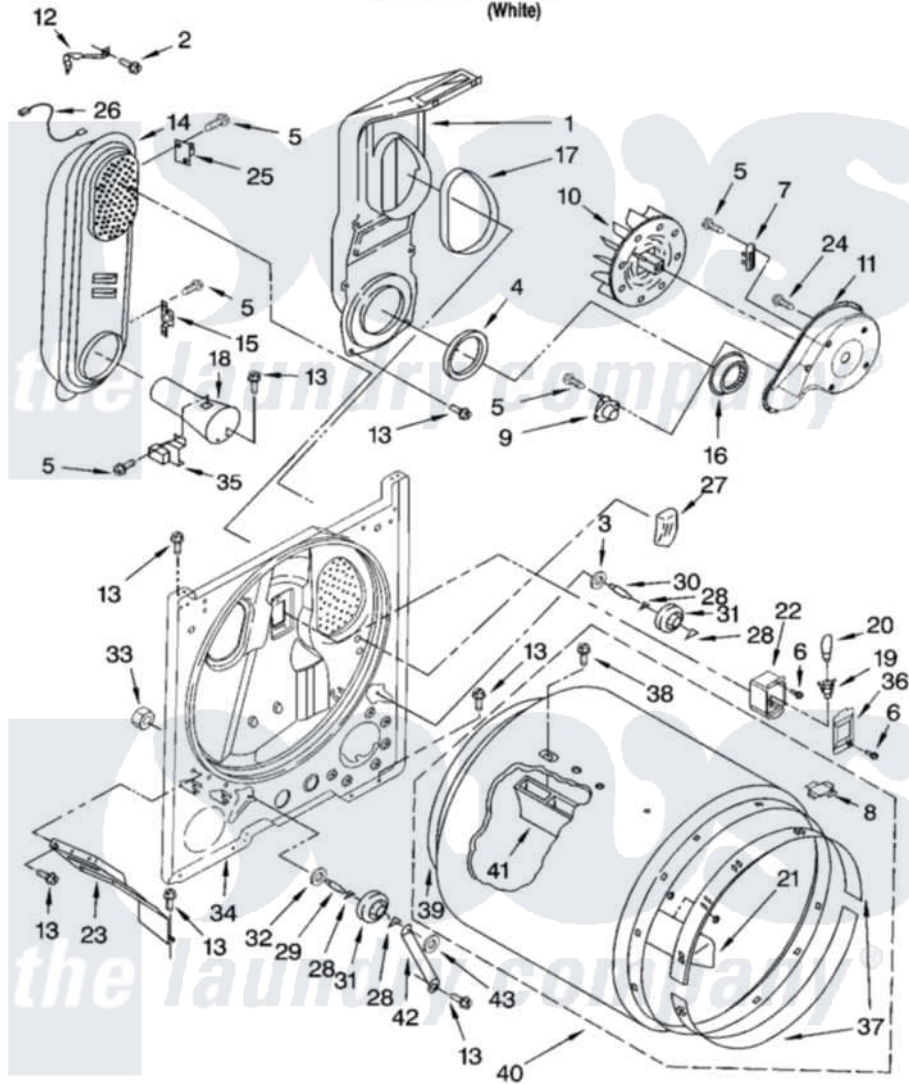

# Maytag MGD5740TQ1 03 - BULKHEAD PARTS

## BULKHEAD PARTS

For Model: MGD5740TQ1  
(White)

W10155372

5

Maytag [Residential Maytag MGD5740TQ1 Dryer Parts](#) Parts Diagram 03 - BULKHEAD PARTS  
Click on the part number to view part

Item	Original Part Number	Replaced By	Status	Part Description
1	<a href="#">348368</a>			Lint Chute Assembly
2	<a href="#">489463</a>			Screw, 8-18 X 1/16
3	<a href="#">3388703</a>			Washer, Support
4	<a href="#">347139</a>			Seal, Lint Chute
5	<a href="#">90767</a>			Screw, 8A X 3/8 HeX Washer Head Tapping
6	487909	<a href="#">488729</a>		Screw
7	<a href="#">3392519</a>			Thermal Limiter
8	<a href="#">8066086</a>			Plug, Drum Hole
9	<a href="#">8318268</a>			Thermostat, Internal-Bias
10	<a href="#">694089</a>			Wheel, Blower
11	<a href="#">8577230</a>			Housing, Blower
12	3398161			CLIP
13	343641	<a href="#">681414</a>		Screw, 10AB X 1/2
14	8530285	<a href="#">279980</a>		Box
15	<a href="#">3403140</a>			Thermostat, High-Limit 205F
16	<a href="#">696302</a>			Shield, Exhaust