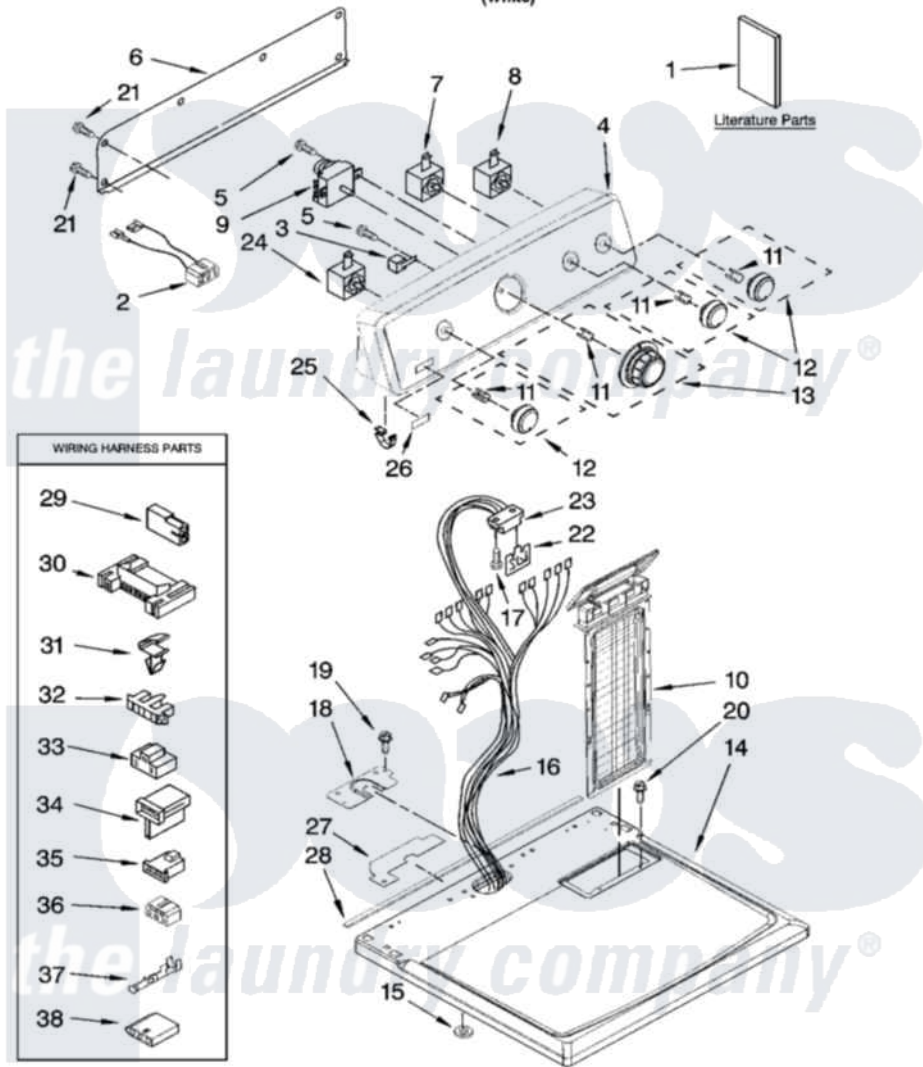

# Maytag MGD5770TQ0 01 - TOP AND CONSOLE PARTS

## TOP AND CONSOLE PARTS

For Model: MGD5770TQ0  
(White)

29" GAS DRYER

10-07 Litho in U.S.A.(drd)

1

Part No. W10133429 Rev. B

Maytag [Residential Maytag MGD5770TQ0 Dryer Parts](#) Parts Diagram 01 - TOP AND CONSOLE PARTS

[Click on the part number to view part](#)

Item	Original Part Number	Replaced By	Status	Part Description
1	W10089171		Not Available	Sheet, Cycle Feature
"	W10088775		Not Available	Use & Care Guide
"	8578889		Not Available	Wiring Diagram
2	<a href="#">W10113080</a>			Wire, Jumper
3	<a href="#">694419</a>			Mini-Buzzer
4	W10086728	<a href="#">W10173390</a>		Console
5	8533971	<a href="#">90767</a>		Screw, 8A X 3/8 HeX Washer Head Tapping
6	<a href="#">W10112576</a>			Panel, Rear Console
7	<a href="#">3405155</a>			Switch, Temperature
8	<a href="#">W10117655</a>			Switch, Push-To-Start
9	<a href="#">8566184</a>			Timer Assembly
10	<a href="#">8565972</a>			Screen, Lint
11	<a href="#">8536939</a>			Clip, Knob
12	<a href="#">W10110029</a>			Knob, Control
13	<a href="#">W10110030</a>			Timer Knob Assembly
14	<a href="#">W10112599</a>			Top