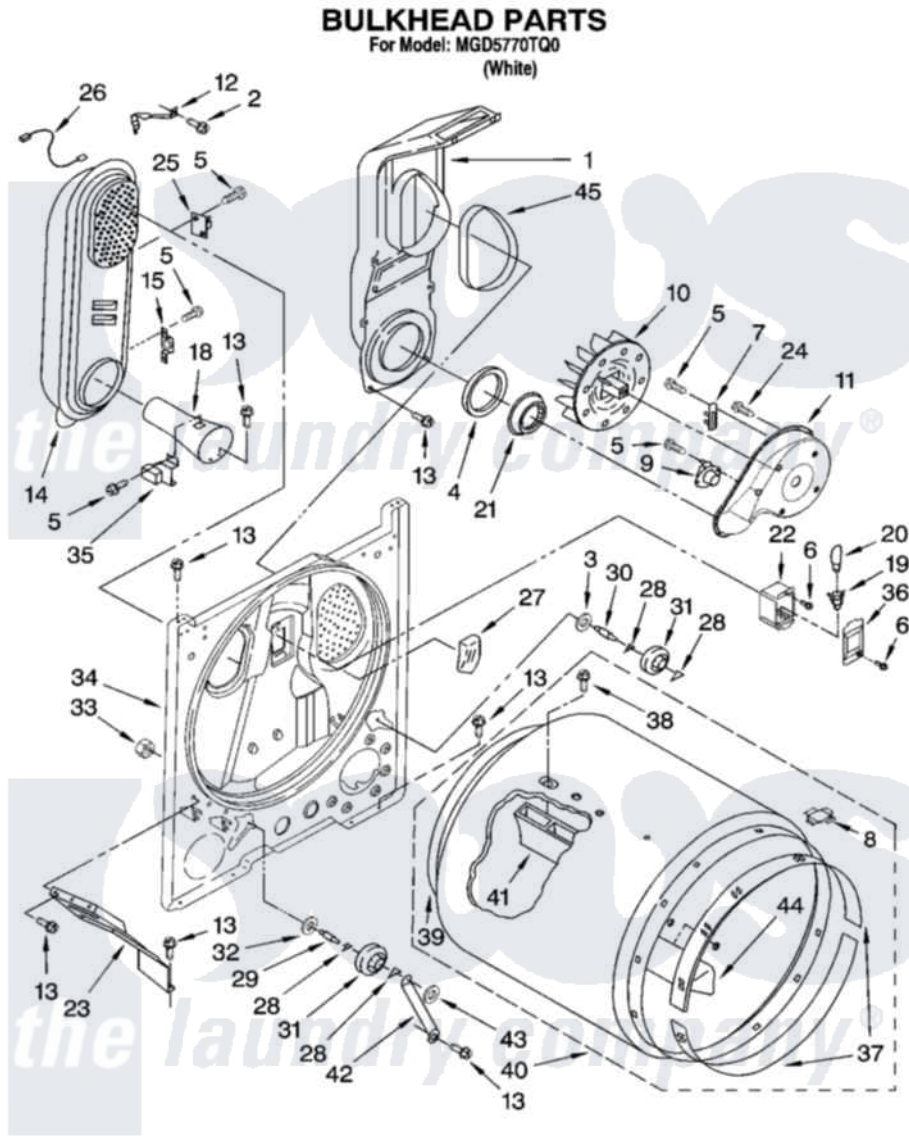

Maytag MGD5770TQ0 03 - BULKHEAD PARTS

W10133429

5

Maytag [Residential Maytag MGD5770TQ0 Dryer Parts](#) Parts Diagram 03 - BULKHEAD PARTS
 Click on the part number to view part

Item	Original Part Number	Replaced By	Status	Part Description
1	348368			Lint Chute Assembly
2	489463			Screw, 8-18 X 1/16
3	3388703			Washer, Support
4	347139			Seal, Lint Chute
5	90767			Screw, 8A X 3/8 HeX Washer Head Tapping
6	487909	488729		Screw
7	3392519			Thermal Limiter
8	8066086			Plug, Drum Hole
9	8318268			Thermostat, Internal-Bias
10	694089			Wheel, Blower
11	8577230			Housing, Blower
12	3398161			CLIP
13	343641	681414		Screw, 10AB X 1/2
14	8530285	279980		Box
15	3403140			Thermostat, High-Limit 205F
18	8066049			Funnel, Burner Light

19	W10136369		Socket, Drum Light Assembly
20	3406124	22002263	Lamp
21	696302		Shield, Exhaust
22	3977373		Bracket, Drum Light
23	3406022		Bracket, Bulkhead
24	3390647	488729	Screw
25	3977394	279769	Cutoff-Tml
26	3401707		Jumper, Tco-High Limit
27	3976479	279366	Electrode
28	690997		Washer, Thrust
29	3399506	W10359270	Shaft, Drum Roller Threads
30	3399507	W10359269	Shaft, Drum Roller Threads
31	3397590	349241T	Support
32	348197		Washer, Support
33	3359452		Nut, Lock
34	3403414		Bulkhead
35	338906		Radiant, Sensor
36	3402841	8532165	Lens, Drum Light
37	692526	279441	BeaRng-Rng
38	W10109200		Screw, Baffle Mounting
39	3406130	279857	Seal
40	695587		Drum Assembly
41	692490		Baffle, Drum
42	3976434		Bracket, Support Shaft
43	90296		Nut, Push On
44	3403636		Baffle, Drum
45	339956		Seal, Air Duct To Bulkhead