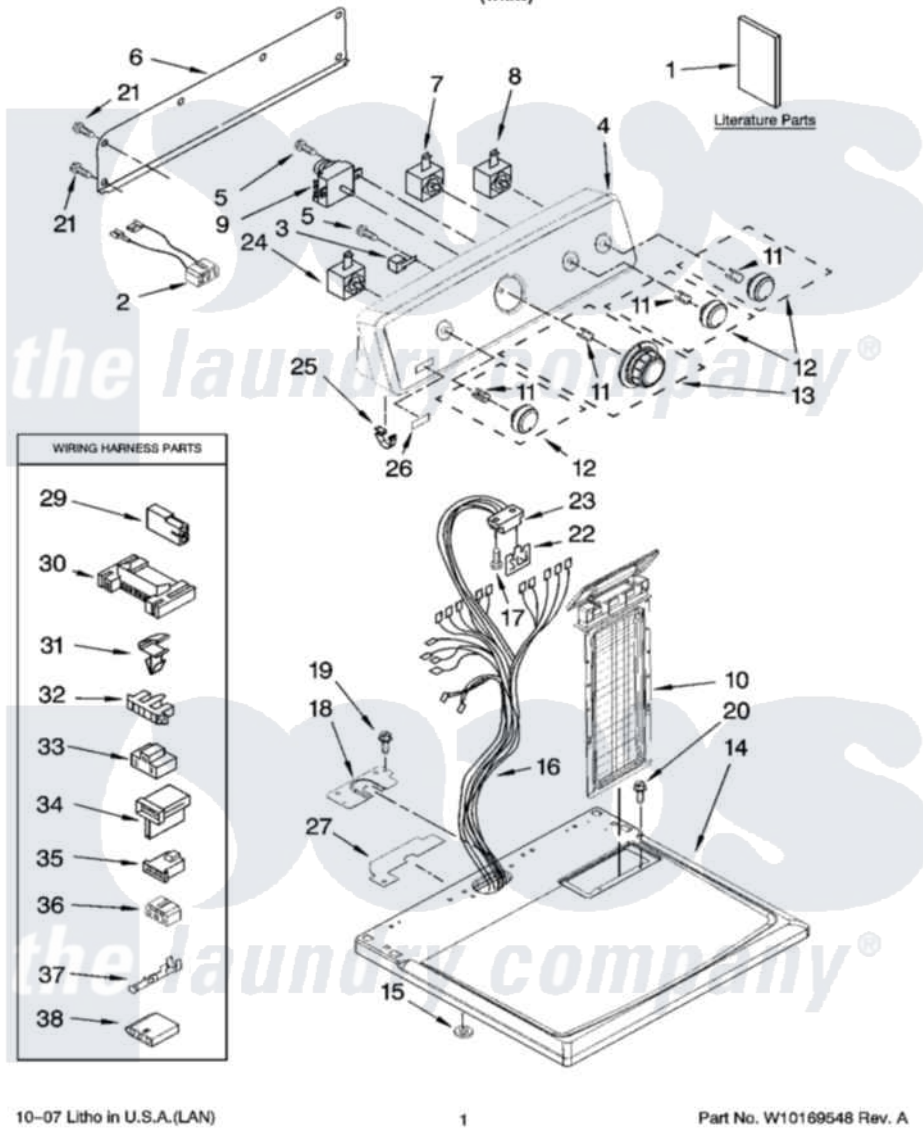

Maytag MGD5770TQ1 01 - TOP AND CONSOLE PARTS

TOP AND CONSOLE PARTS

For Model: MGD5770TQ1
(White)

29" GAS DRYER

10-07 Litho in U.S.A.(LAN)

1

Part No. W10169548 Rev. A

Maytag Residential Maytag MGD5770TQ1 Dryer Parts Parts Diagram 01 - TOP AND CONSOLE PARTS

[Click on the part number to view part](#)

Item	Original Part Number	Replaced By	Status	Part Description
1	W10089171		Not Available	Sheet, Cycle Feature
"	W10088775		Not Available	Use & Care Guide
"	8578889		Not Available	Wiring Diagram
2	W10113080			Wire, Jumper
3	694419			Mini-Buzzer
4	W10086728	W10173390		Console
5	8533971	90767		Screw, 8A X 3/8 HeX Washer Head Tapping
6	W10112577			Panel, Rear Console
7	3405155			Switch, Temperature
8	W10117655			Switch, Push-To-Start
9	8566184			Timer Assembly
10	8565972			Screen, Lint
11	8536939			Clip, Knob
12	W10110029			Knob, Control
13	W10110030			Timer Knob Assembly
14	W10112599			Top

15	237446	487596	Washer
16	W10110996		Harness, Wiring
17	359625	487240	Screw, For Mtg. Service Capacitor
18	W10112578		Harness, Bracket
19	337686	Not Available	SCREW, 8-18 X .500
20	688983	487240	Screw, For Mtg. Service Capacitor
21	693995		Screw, Hex Head
22	8558178		Control, Electronic
23	3391885		Connector, Edge
24	3405156		Switch, Rotary
25	8312709		Clip-Console
26	W10112569	W10203949	Medallion
27	W10112603		Seal, Harness
29	717252		Receptacle, Terminal
30	3395683		Receptacle, Multi-Terminal
31	3394427		Clip-Harness
32	3397269		Connector, Timer
33	3401144		Connector
34	3403499		Connector, 2-Position
35	3403498		Connector, 3-Position
36	3347243		Block, Disconnect
37	94614		Terminal
38	3936144		Do-It-Yourself Repair Manuals