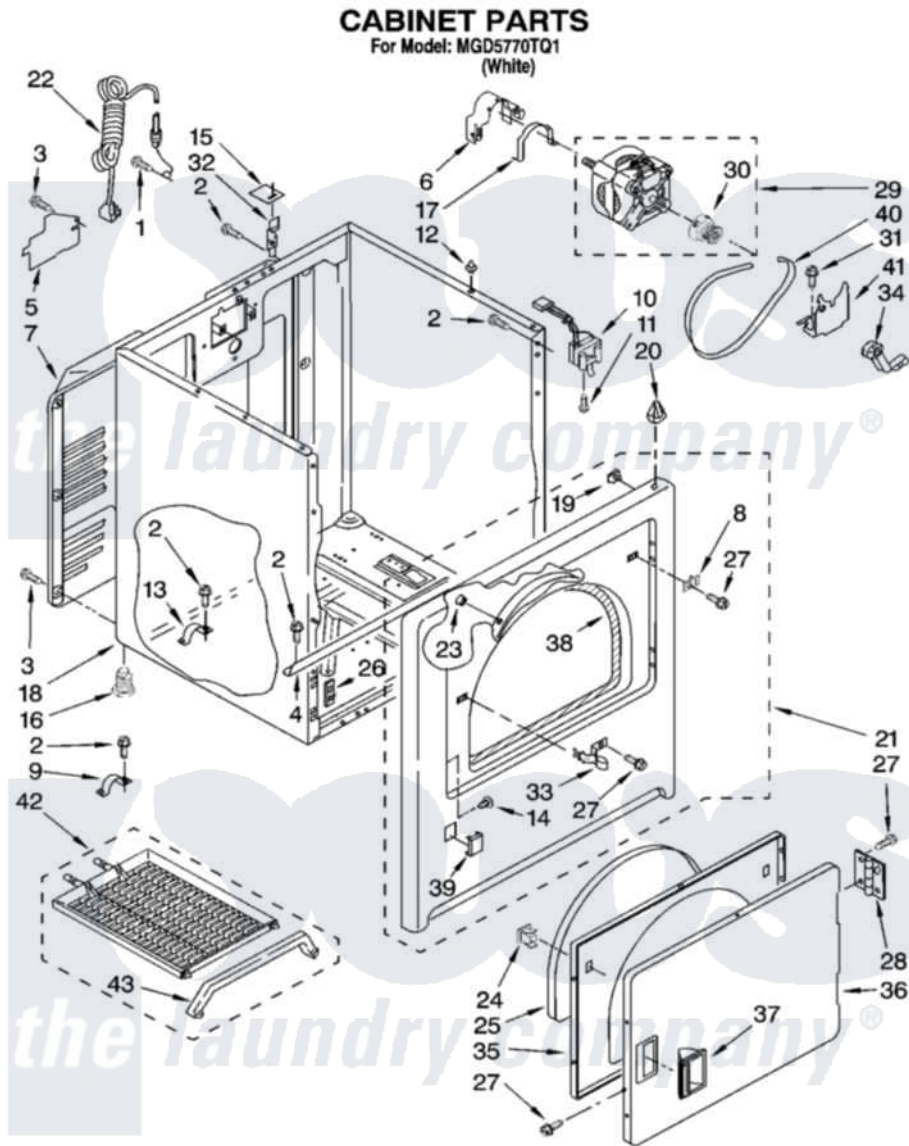

Maytag MGD5770TQ1 02 - CABINET PARTS

W10169548

3

Maytag [Residential Maytag MGD5770TQ1 Dryer Parts](#) Parts Diagram 02 - CABINET PARTS
Click on the part number to view part

Item	Original Part Number	Replaced By	Status	Part Description
1	697776	4331106		Screw, No.10-32 X 7/16
2	343641	681414		Screw, 10AB X 1/2
3	693995			Screw, Hex Head
4	8541400			Bracket, Cabinet
5	3396795			Cover, Terminal Block
6	3404162			Clamp, Motor
7	3396805	280043		Panel-Rear
8	3403630			Plug, Strike Hole
9	3980175			Clamp, Elbow
10	3406107			Door Switch Assembly
11	697773	3395530		Screw
12	98669			Lock, Front Top
13	341029			Clamp, Pipe Door Spring
14	3404413			Plug, Hinge Hole
15	18849			Pad, Top Hinge
16	3392100	49621		Feet-Leveling

"	279810		Foot-Optional
17	660658		Clamp, Motor Mounting 343481 685441
18	8530603	8533643	Cabinet
19	98234		Clip, U-Bend
20	18776		Lock, Front Top
21	3403447	279854	Panel
22	344020	3401402	Cord, Power
23	685203	279220	Clip
24	3389441		Door Catch Assembly
25	3405246		Seal, Door Push-To-Start
26	3394083		Clip, Front Panel
27	342055	488627	Screw
28	3405514	W10362431	Hinge And Pin Assembly
29	8066206	279827	Motor-Drive
30	8066184		Pulley, Motor
31	3400500		Bolt, 3405245 5/16-18 X 3/4
32	8066217		Hinge, Top
33	3403431		Strike, Panel
34	691366		Idler And Pulley Assembly
35	3402341		Door, Inner
36	3402335		Door, Front
37	8565970		Handle, Door
38	3406129		Seal And Bearing Assembly
39	3394975		Plug, Front Panel
40	W10131364	341241	Belt
41	348780		Base, Motor
42	3406839		Dry Rack Assembly
43	692989		BRacket, Dry Rack