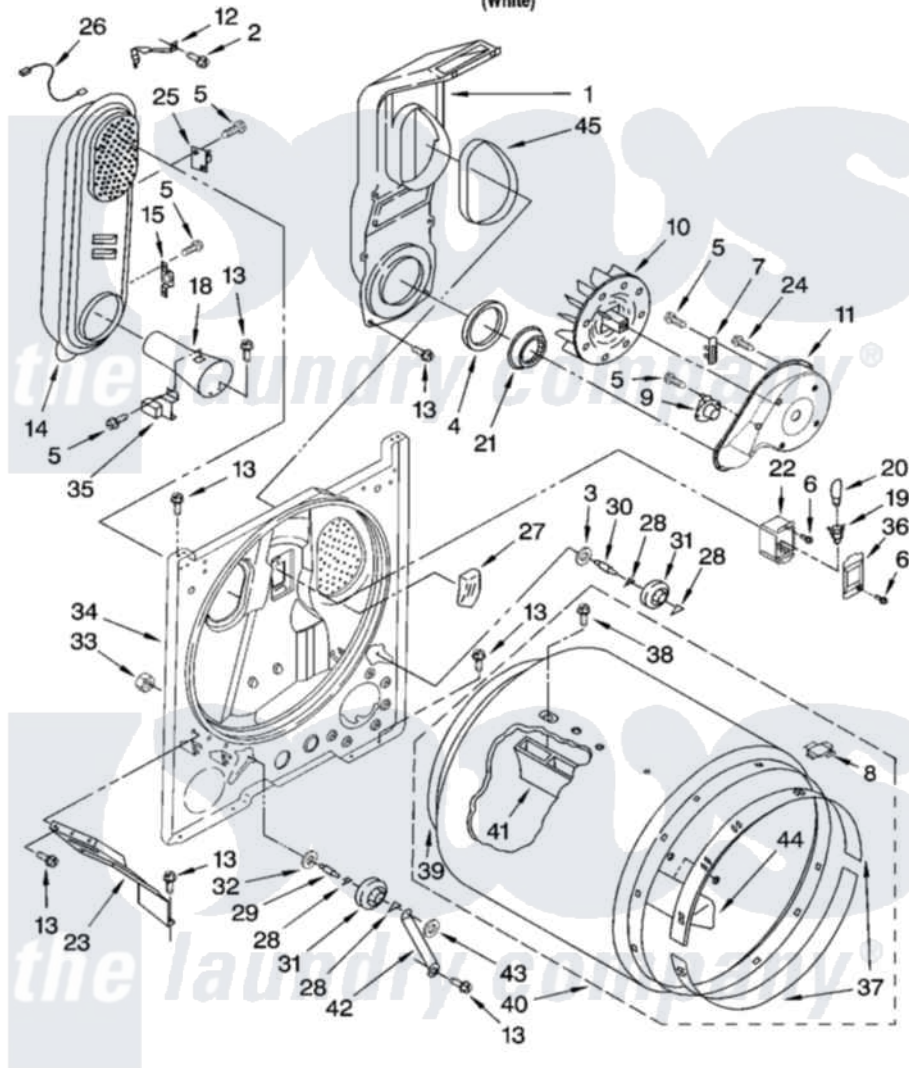

Maytag MGD5770TQ1 03 - BULKHEAD PARTS

BULKHEAD PARTS

For Model: MGD5770TQ1
(White)

W10169548

5

Maytag [Residential Maytag MGD5770TQ1 Dryer Parts](#) Parts Diagram 03 - BULKHEAD PARTS

[Click on the part number to view part](#)

Item	Original Part Number	Replaced By	Status	Part Description
1	348368			Lint Chute Assembly
2	489463			Screw, 8-18 X 1/16
3	3388703			Washer, Support
4	347139			Seal, Lint Chute
5	90767			Screw, 8A X 3/8 HeX Washer Head Tapping
6	487909	488729		Screw
7	3392519			Thermal Limiter
8	8066086			Plug, Drum Hole
9	8318268			Thermostat, Internal-Bias
10	694089			Wheel, Blower
11	8577230			Housing, Blower
12	3398161			CLIP
13	343641	681414		Screw, 10AB X 1/2
14	8530285	279980		Box
15	3403140			Thermostat, High-Limit 205F
18	8066049			Funnel, Burner Light

19	W10136369		Socket, Drum Light Assembly
20	3406124	22002263	Lamp
21	696302		Shield, Exhaust
22	3977373		Bracket, Drum Light
23	3406022		Bracket, Bulkhead
24	3390647	488729	Screw
25	280010		Kit, Thermal Cut-Off
26	3401707		Jumper, Tco-High Limit
27	3976479	279366	Electrode
28	690997		Washer, Thrust
29	3399506	W10359270	Shaft, Drum Roller Threads
30	3399507	W10359269	Shaft, Drum Roller Threads
31	3397590	349241T	Support
32	348197		Washer, Support
33	3359452		Nut, Lock
34	3403414		Bulkhead
35	338906		Radiant, Sensor
36	3402841	8532165	Lens, Drum Light
37	692526	279441	BeaRng-Rng
38	W10109200		Screw, Baffle Mounting
39	3406130	279857	Seal
40	695587		Drum Assembly
41	692490		Baffle, Drum
42	3976434		Bracket, Support Shaft
43	90296		Nut, Push On
44	3403636		Baffle, Drum
45	339956		Seal, Air Duct To Bulkhead