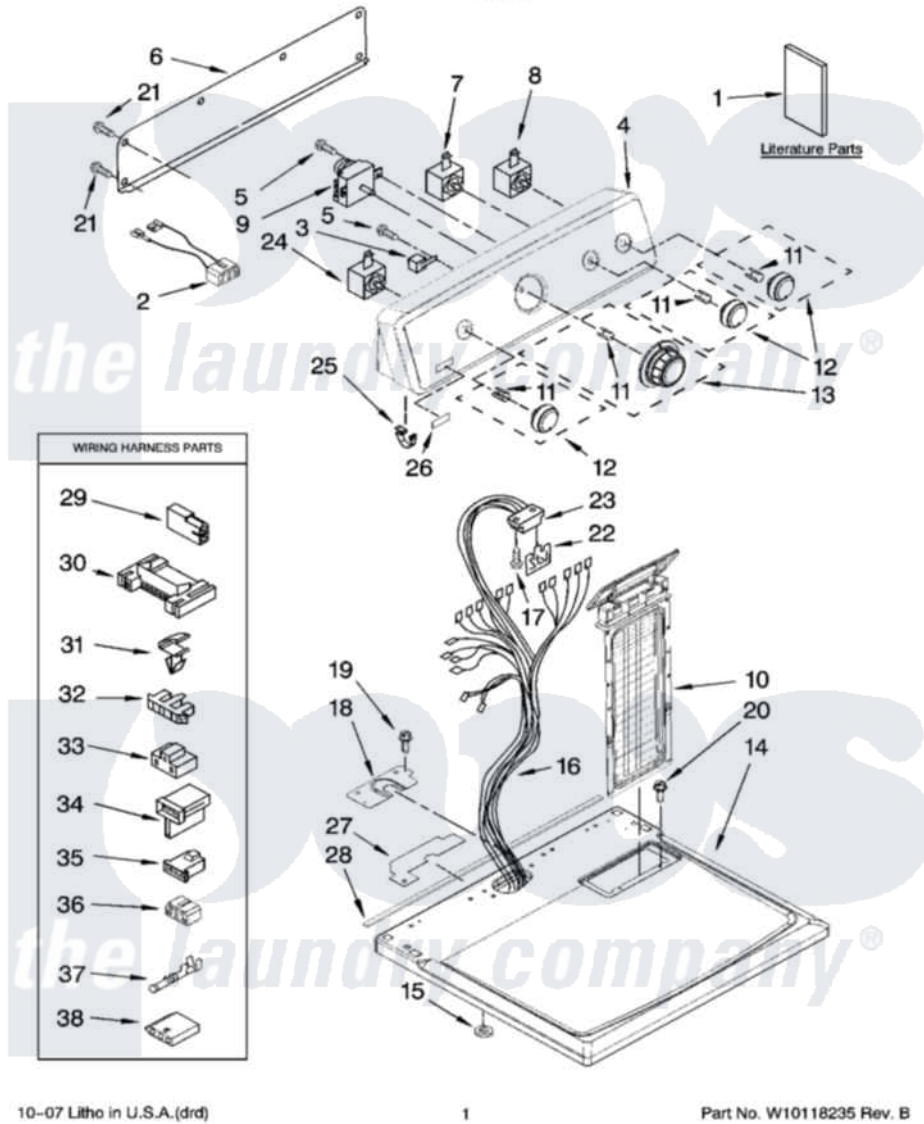

Maytag MGD5800TW0 01 - TOP AND CONSOLE PARTS

TOP AND CONSOLE PARTS

For Model: MGD5800TW0
(White)

29° GAS DRYER

10-07 Litho in U.S.A.(dtd)

1

Part No. W10118235 Rev. B

Maytag [Residential Maytag MGD5800TW0 Dryer Parts](#) Parts Diagram 01 - TOP AND CONSOLE PARTS

[Click on the part number to view part](#)

Item	Original Part Number	Replaced By	Status	Part Description
1	W10150648		Not Available	Sheet, Cycle Feature
"	W10151609		Not Available	Use & Care Guide (English)
"	W10118081		Not Available	Wiring Diagram
2	W10113080			Wire, Jumper
3	694419			Mini-Buzzer
4	W10086711	W10142689		Console
5	8533971	90767		Screw, 8A X 3/8 HeX Washer Head Tapping
6	W10112576			Panel, Rear Console
7	8530169			Switch, Temperature
8	W10117655			Switch, Push-To-Start
9	8566184			Timer Assembly
10	8565972			Screen, Lint
11	8536939			Clip, Knob
12	W10110035			Knob
13	W10110036			Knob
14	W10112599			Top

15	237446	487596	Washer
16	W10120796		Harness, Wiring
17	359625	487240	Screw, For Mtg. Service Capacitor
18	8565981		Bracket, Harness
19	337686	Not Available	SCREW, 8-18 X .500
20	688983	487240	Screw, For Mtg. Service Capacitor
21	693995		Screw, Hex Head
22	8558178		Control, Electronic
23	3391885		Connector, Edge
24	3405156		Switch, Rotary
25	8312709		Clip-Console
26	W10112569	W10203949	Medallion
27	W10118608		Foam-Seal Console Bracket
28	W10112267		Foam-Seal Control Bracket
29	717252		Receptacle, Terminal
30	3395683		Receptacle, Multi-Terminal
31	3394427		Clip-Harness
32	3397269		Connector, Timer
33	3401144		Connector
34	3403499		Connector, 2-Postion
35	3403498		Connector, 3-Position
36	3347243		Block, Disconnect
37	94614		Terminal
38	3936144		Do-It-Yourself Repair Manuals