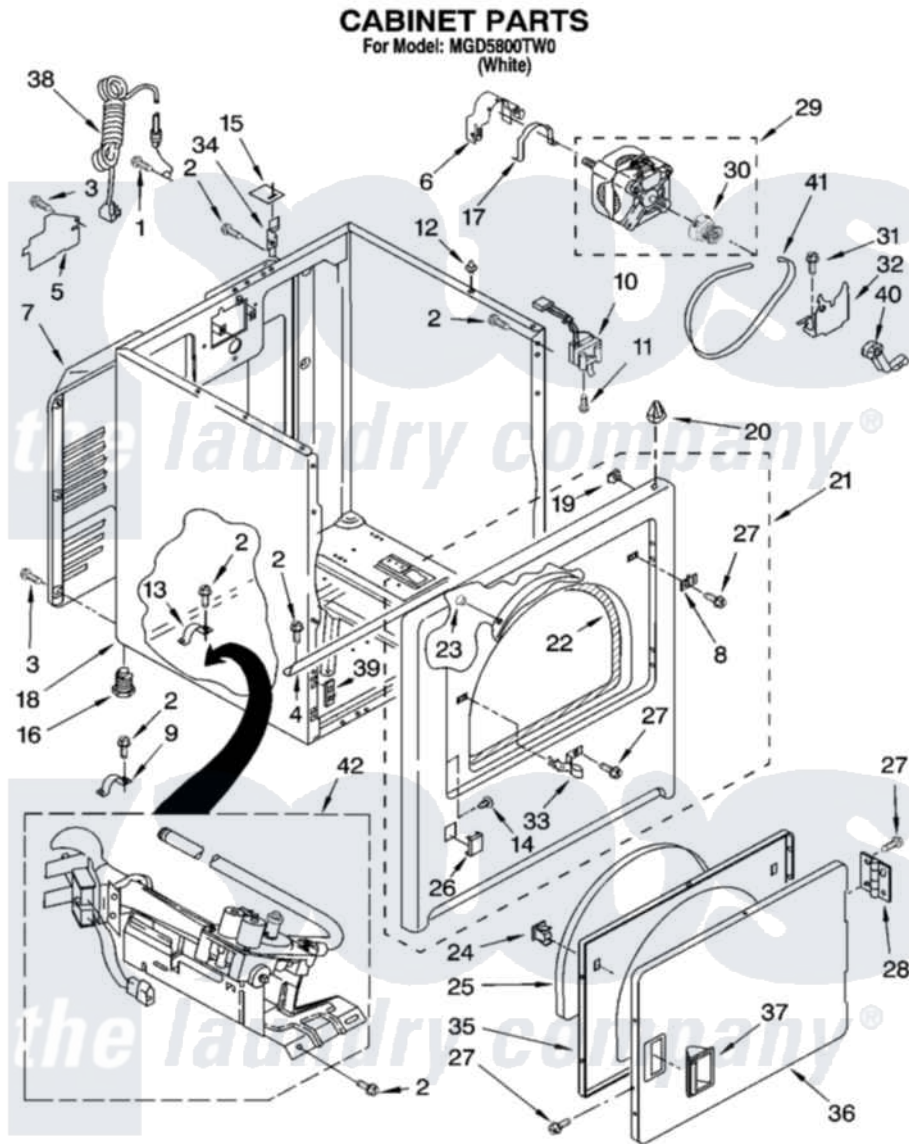

Maytag MGD5800TW0 02 - CABINET PARTS

W10118235

3

Maytag [Residential Maytag MGD5800TW0 Dryer Parts](#) Parts Diagram 02 - CABINET PARTS
Click on the part number to view part

Item	Original Part Number	Replaced By	Status	Part Description
1	697776	4331106		Screw, No.10-32 X 7/16
2	343641	681414		Screw, 10AB X 1/2
3	693995			Screw, Hex Head
4	8541400			Bracket, Cabinet
5	3396795			Cover, Terminal Block
6	3404162			Clamp, Motor
7	3396805	280043		Panel-Rear
8	3403630			Plug, Strike Hole
9	3980175			Clamp, Elbow
10	3406107			Door Switch Assembly
11	697773	3395530		Screw
12	98669			Lock, Front Top
13	341029			Clamp, Pipe Door Spring
14	3404413			Plug, Hinge Hole
15	18849			Pad, Top Hinge
16	3392100	49621		Feet-Leveling

"	279810		Foot-Optional
17	660658		Clamp, Motor Mounting 343481 685441
18	8530603	8533643	Cabinet
19	98234		Clip, U-Bend
20	18776		Lock, Front Top
21	3403447	279854	Panel
22	3406129		Seal And Bearing Assembly
23	685203	279220	Clip
24	3389441		Door Catch Assembly
25	3405246		Seal, Door Push-To-Start
26	3394975		Plug, Front Panel
27	342055	488627	Screw
28	3405514	W10362431	Hinge And Pin Assembly
29	8066206	279827	Motor-Drive
30	8066184		Pulley, Motor
31	3400500		Bolt, 3405245 5/16-18 X 3/4
32	348780		Base, Motor
33	3403431		Strike, Panel
34	8066217		Hinge, Top
35	3402341		Door, Inner
36	3402335		Door, Front
37	8565970		Handle, Door
38	344020	3401402	Cord, Power
39	3394083		Clip, Front Panel
40	691366		Idler And Pulley Assembly
41	W10131364	341241	Belt
42	8318272	W10465748	Burner-Gas