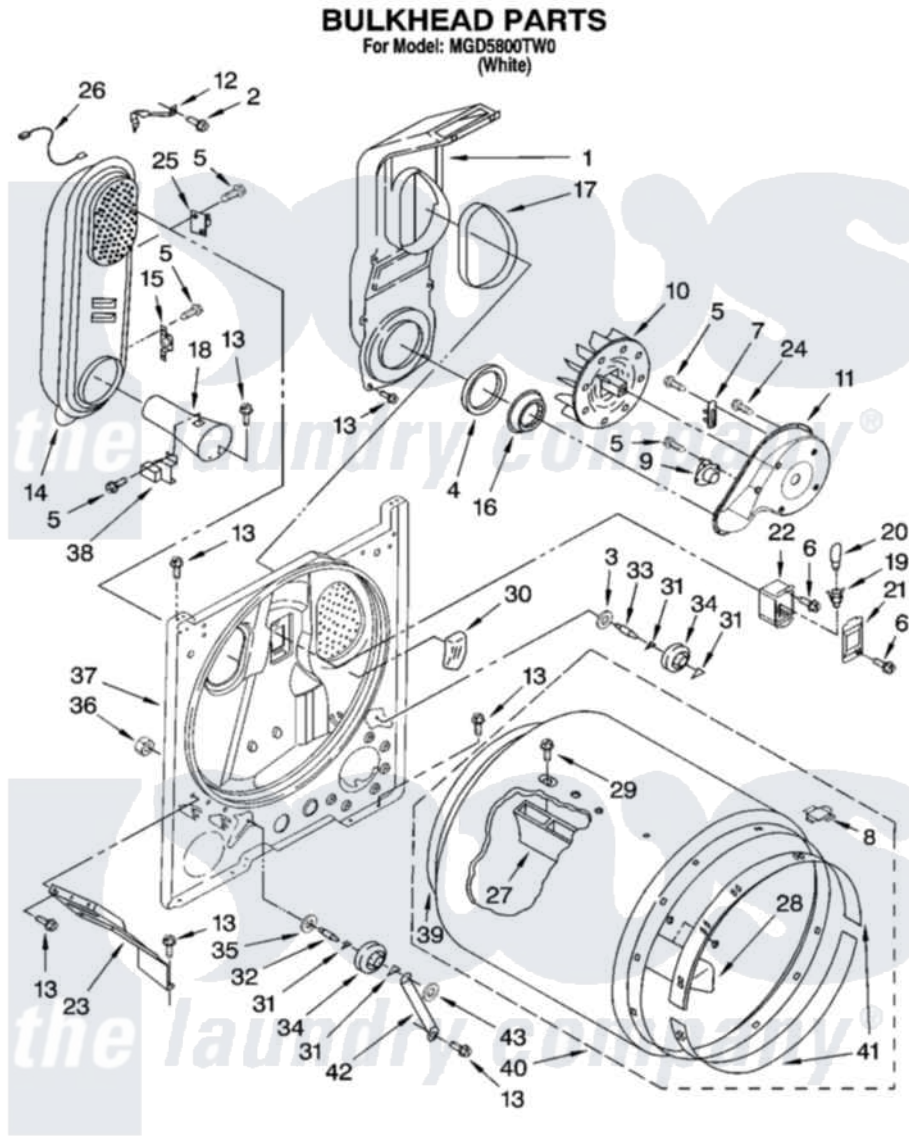

Maytag MGD5800TW0 03 - BULKHEAD PARTS

W10118235

5

Maytag [Residential Maytag MGD5800TW0 Dryer Parts](#) Parts Diagram 03 - BULKHEAD PARTS
Click on the part number to view part

Item	Original Part Number	Replaced By	Status	Part Description
1	348368			Lint Chute Assembly
2	489463			Screw, 8-18 X 1/16
3	3388703			Washer, Support
4	347139			Seal, Lint Chute
5	90767			Screw, 8A X 3/8 HeX Washer Head Tapping
6	487909	488729		Screw
7	3392519			Thermal Limiter
8	8066086			Plug, Drum Hole
9	8318268			Thermostat, Internal-Bias
10	694089			Wheel, Blower
11	8577230			Housing, Blower
12	3398161			CLIP
13	343641	681414		Screw, 10AB X 1/2
14	8530285	279980		Box
15	3403140			Thermostat, High-Limit 205F
16	696302			Shield, Exhaust

17	339956		Seal, Air Duct To Bulkhead
18	8066049		Funnel, Burner Light
19	W10136369		Socket, Drum Light Assembly
20	3406126		Bulb
21	3402841	8532165	Lens, Drum Light
22	3977373		Bracket, Drum Light
23	3406022		Bracket, Bulkhead
24	3390647	488729	Screw
25	3977394	279769	Cutoff-Tml
26	3401707		Jumper, Tco-High Limit
27	692490		Baffle, Drum
28	3403636		Baffle, Drum
29	W10109200		Screw, Baffle Mounting
30	3976479	279366	Electrode
31	690997		Washer, Thrust
32	3399506	W10359270	Shaft, Drum Roller Threads
33	3399507	W10359269	Shaft, Drum Roller Threads
34	3397590	349241T	Support
35	348197		Washer, Support
36	3359452		Nut, Lock
37	3403414		Bulkhead
38	338906		Radiant, Sensor
39	3406130	279857	Seal
40	695587		Drum Assembly
41	692526	279441	BeaRng-Rng
42	3976434		Bracket, Support Shaft
43	90296		Nut, Push On