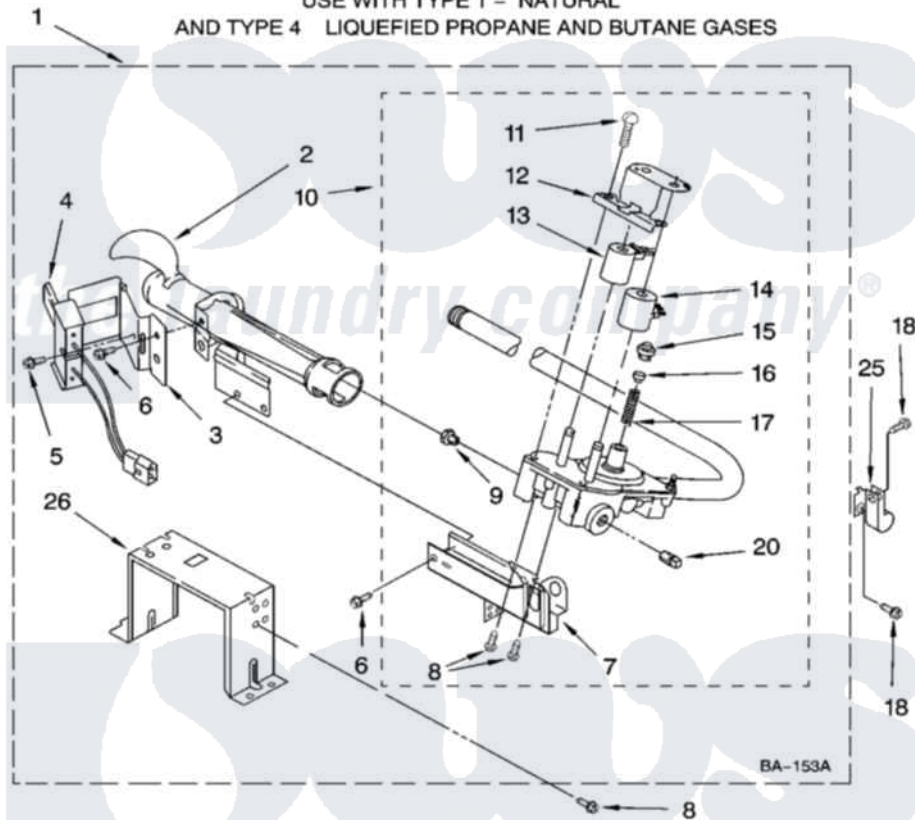

Maytag MGD5801TW0 04 - 8576353 BURNER ASSEMBLY, OPTIONAL PARTS (NOT INCLUDED)

8576353 BURNER ASSEMBLY

For Models: MGD5801TW0
(White/Grey)

USE WITH TYPE 1 - NATURAL
AND TYPE 4 LIQUEFIED PROPANE AND BUTANE GASES

W10169357

7

Maytag Residential Maytag MGD5801TW0 Dryer Parts Parts Diagram 04 - 8576353 BURNER ASSEMBLY, OPTIONAL PARTS (NOT INCLUDED)

Click on the part number to view part

Item	Original Part Number	Replaced By	Status	Part Description
1	8576353	280119		Burner-Gas
2	688617	693140		Burner
3	694298			Bracket, Ignitor
4	686590	279311		Ignitor
5	3393909			Screw, 8-32 X 7/8
6	343641	681414		Screw, 10AB X 1/2
7	3389871		Not Available	Base, Burner
8	3387057			Screw, 10-16 X 1/2 Orifice, Burner
9	15418			Orifice, Burner Type 1
"	15422		Not Available	ORIFICE, BURNER (TYPE 4) (BUTANE)
"	234867	229742		Orifice, Burner
10	W10118347	W10293912		Valve-Gas
11	694421			Screw, Bracket Mounting