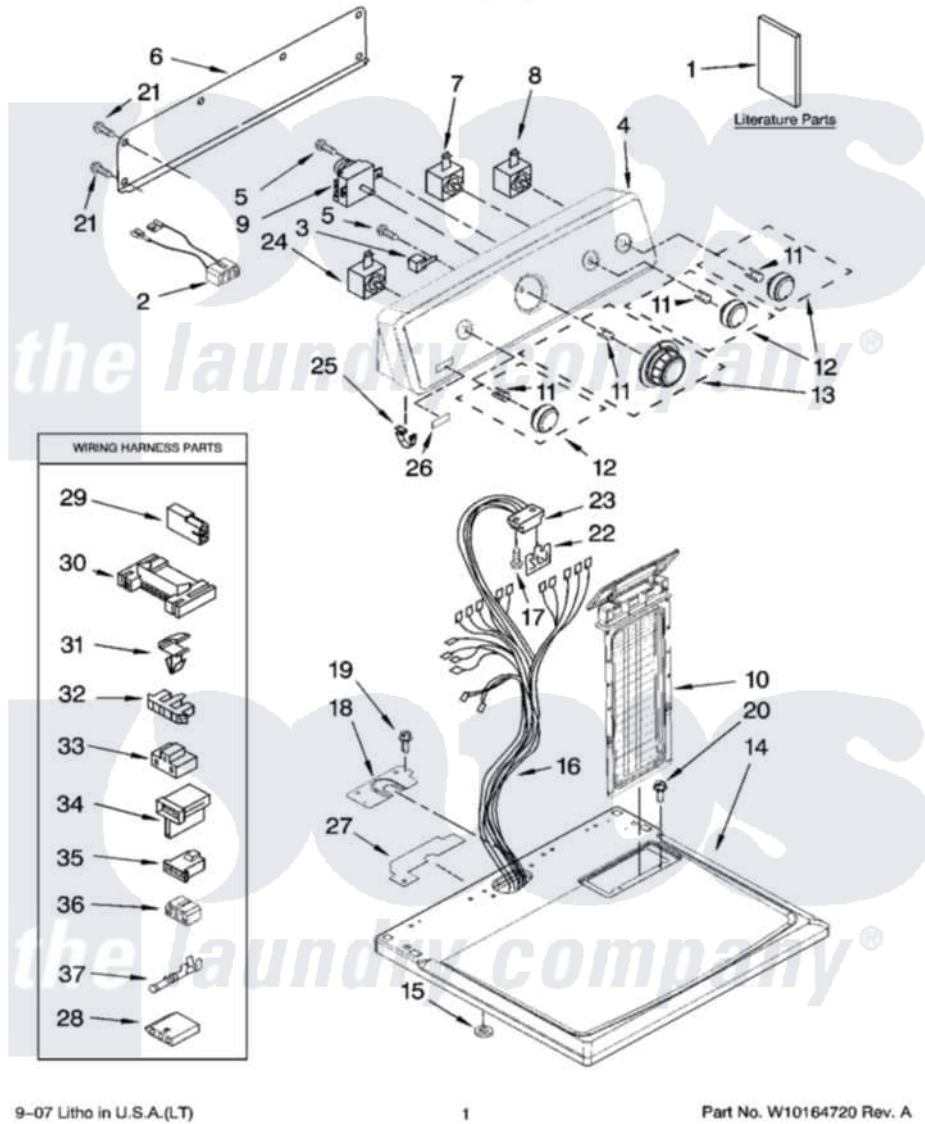

Maytag MGD5805TW1 01 - TOP AND CONSOLE PARTS

TOP AND CONSOLE PARTS

For Model: MGD5805TW1
(White)

29" GAS DRYER

9-07 Litho in U.S.A.(LT)

1

Part No. W10164720 Rev. A

Maytag Residential Maytag MGD5805TW1 Dryer Parts Parts Diagram 01 - TOP AND CONSOLE PARTS

Click on the part number to view part

Item	Original Part Number	Replaced By	Status	Part Description
1	W10089171		Not Available	Sheet, Cycle Feature
"	W10088775		Not Available	Use & Care Guide
"	8578889		Not Available	Wiring Diagram
2	W10113080			Wire, Jumper
3	694419			Mini-Buzzer
4	W10086712	W10142690		Console
5	8533971	90767		Screw, 8A X 3/8 HeX Washer Head Tapping
6	W10112577			Panel, Rear Console
7	3405155			Switch, Temperature
8	W10117655			Switch, Push-To-Start
9	8566184			Timer Assembly
10	8565972			Screen, Lint
11	8536939			Clip, Knob
12	W10110035			Knob
13	W10110036			Knob
14	W10112599			Top

15	237446	487596	Washer
16	W10110996		Harness, Wiring
17	359625	487240	Screw, For Mtg. Service Capacitor
18	W10112578		Harness, Bracket
19	337686	Not Available	SCREW, 8-18 X .500
20	688983	487240	Screw, For Mtg. Service Capacitor
21	693995		Screw, Hex Head
22	8558178		Control, Electronic
23	3391885		Connector, Edge
24	3405156		Switch, Rotary
25	8312709		Clip-Console
26	W10112569	W10203949	Medallion
27	W10112603		Seal, Harness
28	3936144		Do-It-Yourself Repair Manuals
29	717252		Receptacle, Terminal
30	3395683		Receptacle, Multi-Terminal
31	3394427		Clip-Harness
32	3397269		Connector, Timer
33	3401144		Connector
34	3403499		Connector, 2-Postion
35	3403498		Connector, 3-Position
36	3347243		Block, Disconnect
37	94614		Terminal