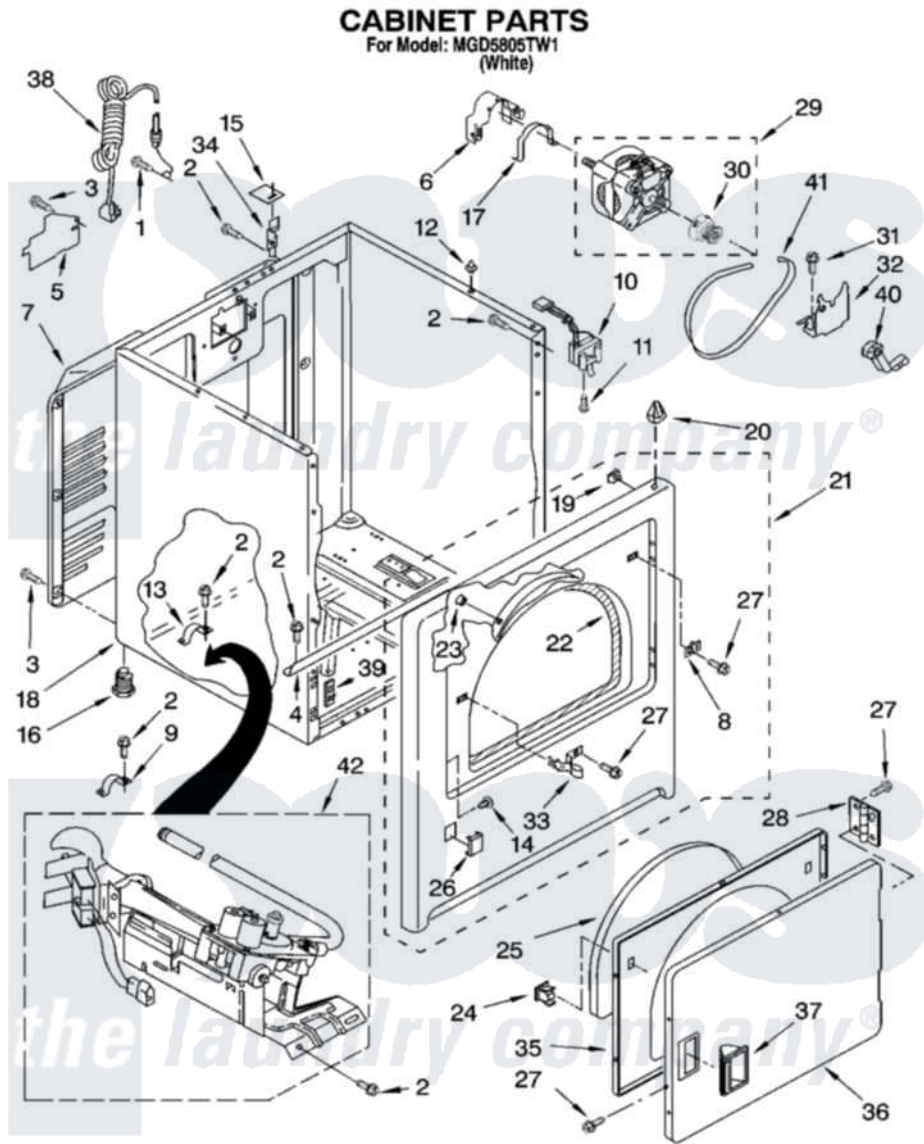

Maytag MGD5805TW1 02 - CABINET PARTS

W10164720

3

Maytag [Residential Maytag MGD5805TW1 Dryer Parts](#) Parts Diagram 02 - CABINET PARTS
Click on the part number to view part

Item	Original Part Number	Replaced By	Status	Part Description
1	697776	4331106		Screw, No.10-32 X 7/16
2	343641	681414		Screw, 10AB X 1/2
3	693995			Screw, Hex Head
4	8541400			Bracket, Cabinet
5	3396795			Cover, Terminal Block
6	3404162			Clamp, Motor
7	3396805	280043		Panel-Rear
8	3403630			Plug, Strike Hole
9	3980175			Clamp, Elbow
10	3406107			Door Switch Assembly
11	697773	3395530		Screw
12	98669			Lock, Front Top
13	341029			Clamp, Pipe Door Spring
14	3404413			Plug, Hinge Hole
15	18849			Pad, Top Hinge
16	3392100	49621		Feet-Leveling

"	279810		Foot-Optional
17	660658		Clamp, Motor Mounting 343481 685441
18	8530603	8533643	Cabinet
19	98234		Clip, U-Bend
20	18776		Lock, Front Top
21	3403447	279854	Panel
22	3406129		Seal And Bearing Assembly
23	685203	279220	Clip
24	3389441		Door Catch Assembly
25	3405246		Seal, Door Push-To-Start
26	3394975		Plug, Front Panel
27	342055	488627	Screw
28	3405514	W10362431	Hinge And Pin Assembly
29	8066206	279827	Motor-Drive
30	8066184		Pulley, Motor
31	3400500		Bolt, 3405245 5/16-18 X 3/4
32	348780		Base, Motor
33	3403431		Strike, Panel
34	8066217		Hinge, Top
35	3402341		Door, Inner
36	3402335		Door, Front
37	8565970		Handle, Door
38	344020	3401402	Cord, Power
39	3394083		Clip, Front Panel
40	691366		Idler And Pulley Assembly
41	W10131364	341241	Belt
42	8318272	W10465748	Burner-Gas