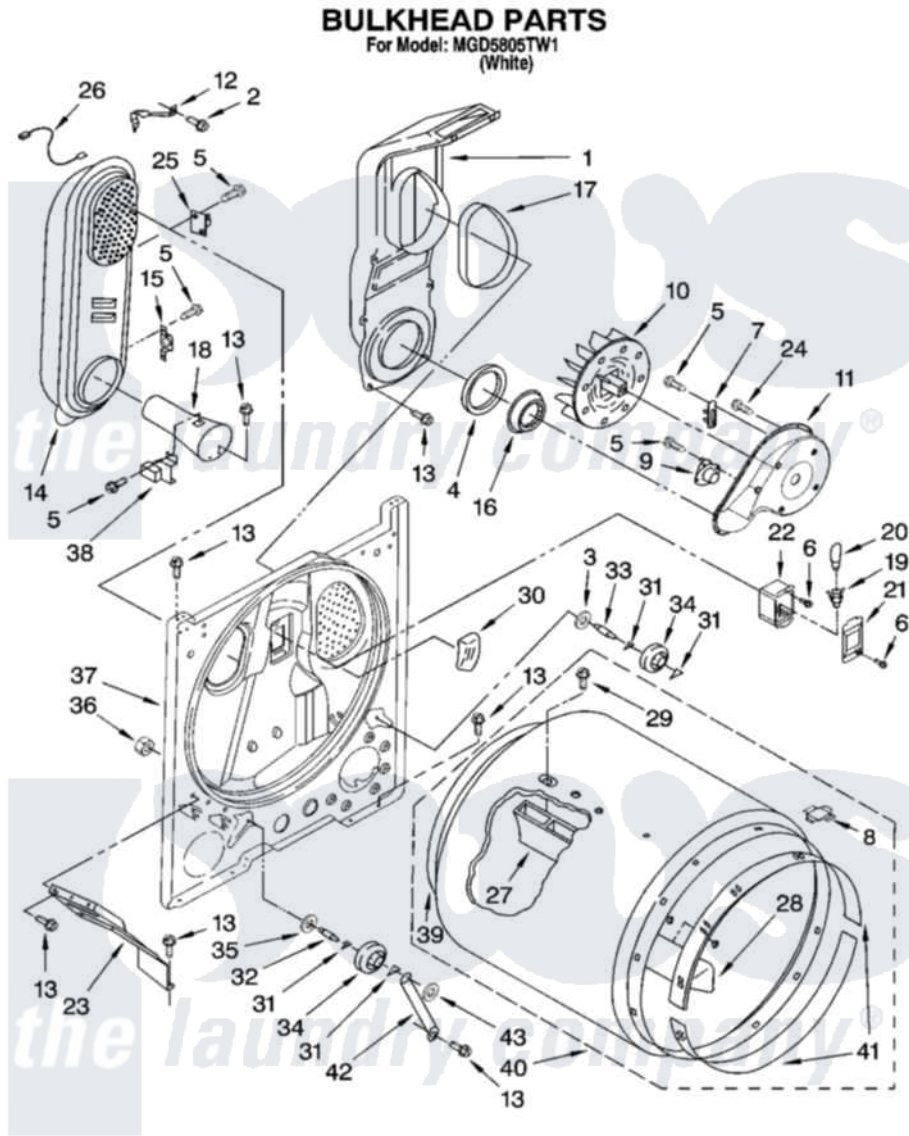

Maytag MGD5805TW1 03 - BULKHEAD PARTS

W10164720

5

Maytag [Residential Maytag MGD5805TW1 Dryer Parts](#) Parts Diagram 03 - BULKHEAD PARTS
Click on the part number to view part

Item	Original Part Number	Replaced By	Status	Part Description
1	348368			Lint Chute Assembly
2	489463			Screw, 8-18 X 1/16
3	3388703			Washer, Support
4	347139			Seal, Lint Chute
5	90767			Screw, 8A X 3/8 HeX Washer Head Tapping
6	487909	488729		Screw
7	3392519			Thermal Limiter
8	8066086			Plug, Drum Hole
9	8318268			Thermostat, Internal-Bias
10	694089			Wheel, Blower
11	8577230			Housing, Blower
12	3398161			CLIP
13	343641	681414		Screw, 10AB X 1/2
14	8530285	279980		Box
15	3403140			Thermostat, High-Limit 205F
16	696302			Shield, Exhaust

17	339956		Seal, Air Duct To Bulkhead
18	8066049		Funnel, Burner Light
19	W10136369		Socket, Drum Light Assembly
20	3406126		Bulb
21	3402841	8532165	Lens, Drum Light
22	3977373		Bracket, Drum Light
23	3406022		Bracket, Bulkhead
24	3390647	488729	Screw
25	3977394	279769	Cutoff-Tml
26	3401707		Jumper, Tco-High Limit
27	692490		Baffle, Drum
28	3403636		Baffle, Drum
29	W10109200		Screw, Baffle Mounting
30	3976479	279366	Electrode
31	690997		Washer, Thrust
32	3399506	W10359270	Shaft, Drum Roller Threads
33	3399507	W10359269	Shaft, Drum Roller Threads
34	3397590	349241T	Support
35	348197		Washer, Support
36	3359452		Nut, Lock
37	3403414		Bulkhead
38	338906		Radiant, Sensor
39	3406130	279857	Seal
40	695587		Drum Assembly
41	692526	279441	BeaRng-Rng
42	3976434		Bracket, Support Shaft
43	90296		Nut, Push On