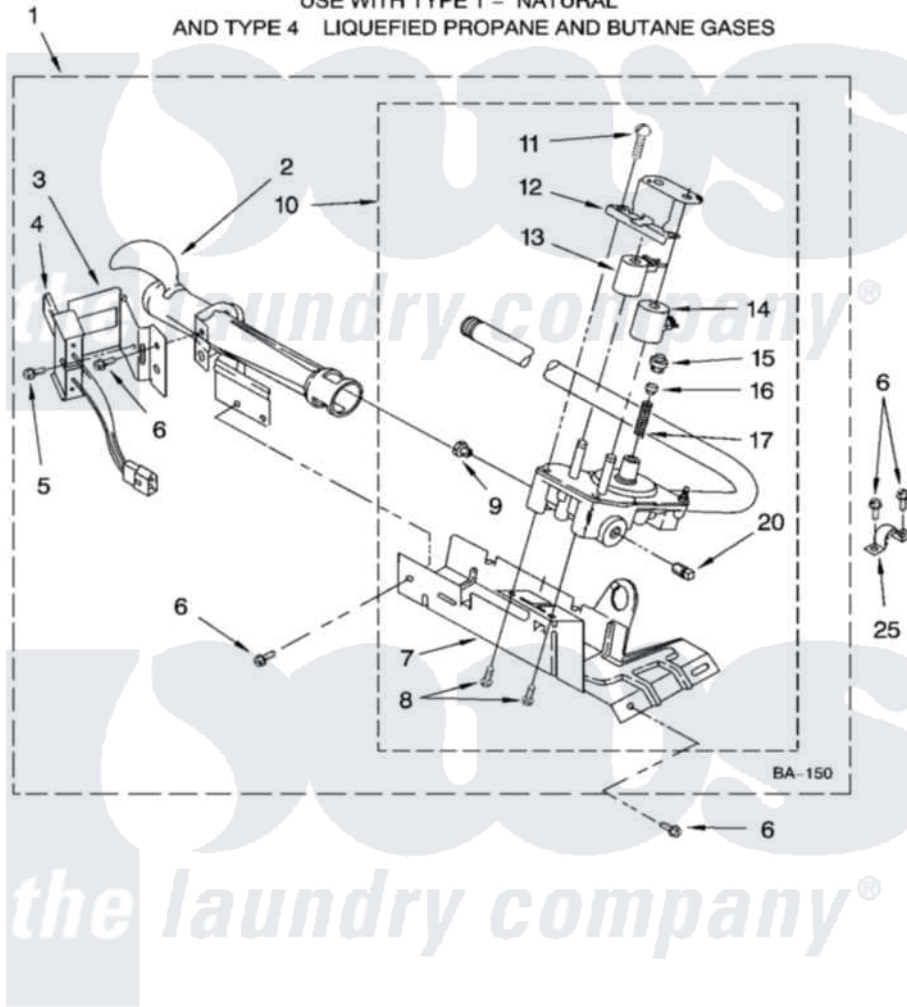

**Maytag MGD5805TW1 04 - 8318272 BURNER ASSEMBLY, OPTIONAL PARTS (NOT INCLUDED)**

**8318272 BURNER ASSEMBLY**

For Model: MGD5805TW1  
(White)

USE WITH TYPE 1 - NATURAL  
AND TYPE 4 LIQUEFIED PROPANE AND BUTANE GASES

W10164720

7

Maytag Residential Maytag MGD5805TW1 Dryer Parts Parts Diagram 04 - 8318272 BURNER ASSEMBLY, OPTIONAL PARTS (NOT INCLUDED)

[Click on the part number to view part](#)

Item	Original Part Number	Replaced By	Status	Part Description
1	8318272	<a href="#">W10465748</a>		Burner-Gas
2	688617	<a href="#">693140</a>		Burner
3	<a href="#">694298</a>			Bracket, Ignitor
4	686590	<a href="#">279311</a>		Ignitor
5	<a href="#">3393909</a>			Screw, 8-32 X 7/8
6	343641	<a href="#">681414</a>		Screw, 10AB X 1/2
7	693986			Base, Burner
8	<a href="#">3387057</a>			Screw, 10-16 X 1/2 Orifice, Burner
9	<a href="#">234826</a>			Orifice, Burner Type 1
"	<a href="#">229742</a>			Orifice, Burner
"	<a href="#">234868</a>			Orifice, Burner
10	8318277	<a href="#">W10337269</a>		Valve-Gas
11	<a href="#">694421</a>			Screw, Bracket Mounting
12	<a href="#">694538</a>			Bracket, Shunt