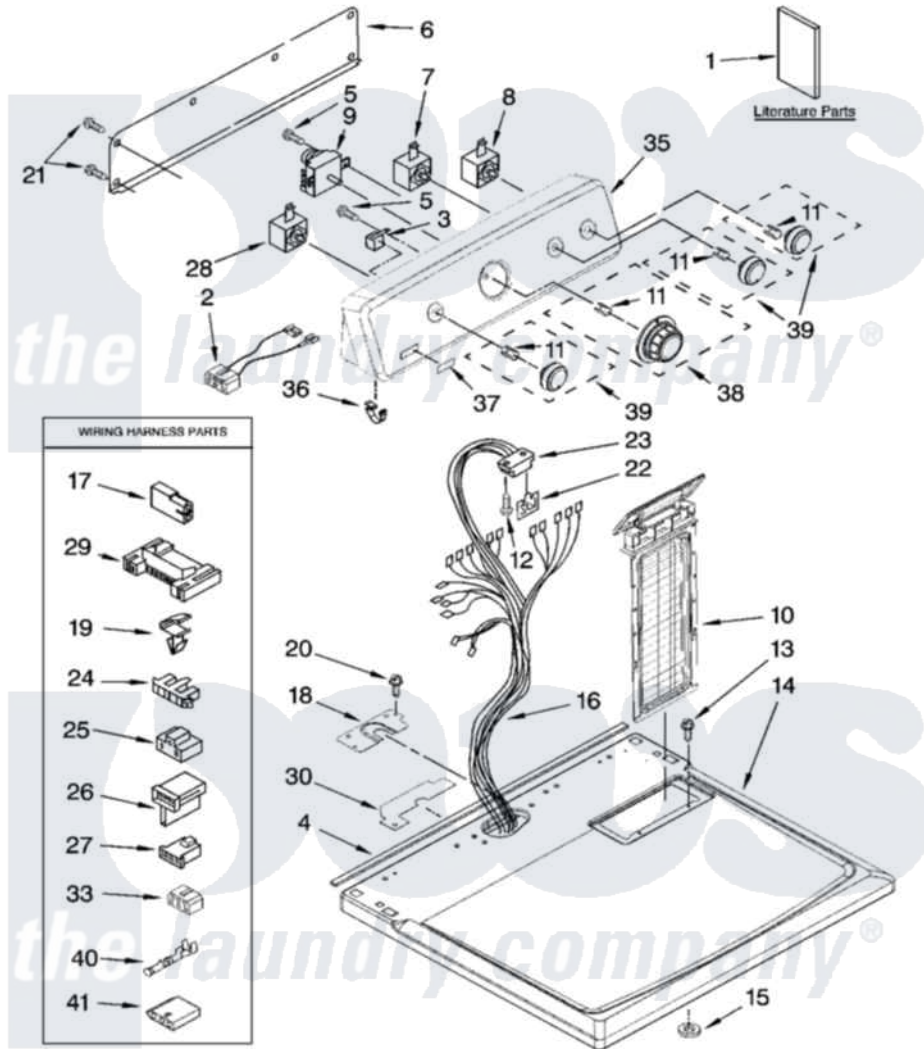

Maytag MGD5821TW0 01 - TOP AND CONSOLE PARTS

TOP AND CONSOLE PARTS

For Model: MGD5821TW0
(White)

29" GAS DRYER

11-07 Litho in U.S.A. (LAN)

FOR ORDERING INFORMATION REFER TO PARTS PRICE LIST

1

Part No. W10118489 Rev. B

[Maytag Residential Maytag MGD5821TW0 Dryer Parts Parts Diagram 01 - TOP AND CONSOLE PARTS](#)

[Click on the part number to view part](#)

Item	Original Part Number	Replaced By	Status	Part Description
1	W10150648		Not Available	Sheet, Cycle Feature
"	W10151609		Not Available	Use & Care Guide (English)
"	8576803		Not Available	Wiring Diagram
2	W10113080			Wire, Jumper
3	694419			Mini-Buzzer
4	W10112267			Foam-Seal Control Bracket
5	8533971	90767		Screw, 8A X 3/8 HeX Washer Head Tapping
6	W10112576			Panel, Rear Console
7	3405155			Switch, Temperature
8	W10117655			Switch, Push-To-Start
9	3406725			Timer Assembly
10	8565972			Screen, Lint
11	8536939			Clip, Knob
12	359625	487240		Screw, For Mtg. Service Capacitor
13	688082	487240		Screw, For Mtg. Service

13	000903	407440	Capacitor
14	W10112599		Top
15	237446	487596	Washer
16	W10113073		Harness, Wiring
17	717252		Receptacle, Terminal
18	8565981		Bracket, Harness
19	3394427		Clip-Harness
20	337686	Not Available	SCREW, 8-18 X .500
21	693995		Screw, Hex Head
22	8558178		Control, Electronic
23	3391885		Connector, Edge
24	3397269		Connector, Timer
25	3401144		Connector
26	3403499		Connector, 2-Position
27	3403498		Connector, 3-Position
28	3405154		Switch Rotary
29	3395683		Receptacle, Multi-Terminal
30	W10118608		Foam-Seal Console Bracket
33	3347243		Block, Disconnect
35	W10086714	Not Available	Console & Control Panel Assembly (Includes: Item 37.)
36	8312709		Clip-Console
37	W10112569	W10203949	Medallion
38	W10110036		Knob
39	W10110035		Knob
40	94614		Terminal
41	3936144		Do-It-Yourself Repair Manuals